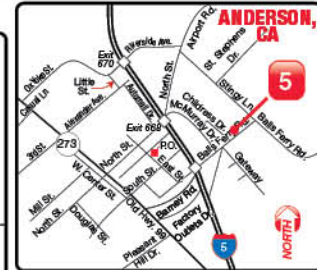

Recreation

- Sundial Bridge
- Turtle Bay Museum
- Shasta Lake
- Shasta Caverns
- Shasta Dam
- Mt. Shasta
- Burney Falls
- Whiskeytown Lake
- Historic Weaverville
- Lassen Volcanic National Park
- 18 Golf Courses
- Win River Casino

961 Dana Dr #150, Redding
www.fiveguys.com

(530) 241-2303

Corbett's
RESTAURANT
Since 1983

Open Daily
7am - 2:30pm

Your New Favorite Brunch Spot
1455 Pine St., Redding

3a

2 Redding Locations

New China
3669 Eureka Way
530-246-9522