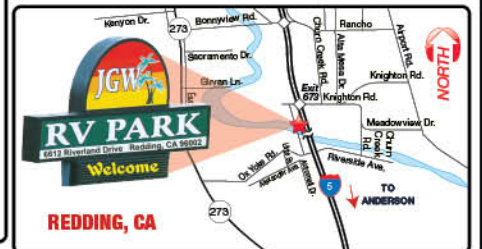

JGW RV Park

6612 Riverland Drive • Redding, CA 96002
 Exit 673 from I-5
 (530) 365-7965 • (800) 469-5910

www.jgwrvpark.com • Email: jgwrvpark@charter.net

Boat Ramp Available For Guests

Printed On Recycled Paper

Recreation

- Sundial Bridge
- Turtle Bay Museum
- Shasta Lake
- Shasta Caverns
- Shasta Dam
- Mt. Shasta
- Burney Falls
- Whiskeytown Lake
- Historic Weaverville
- Lassen Volcanic National Park
- 18 Golf Courses
- Win River Casino

961 Dana Dr #150, Redding
www.fiveguys.com

(530) 241-2303

Corbett's
RESTAURANT
Since 1983

Open Daily
7am - 2:30pm

Your New Favorite Brunch Spot
1455 Pine St., Redding

3a

2 Redding Locations

New China
3669 Eureka Way
530-246-9522