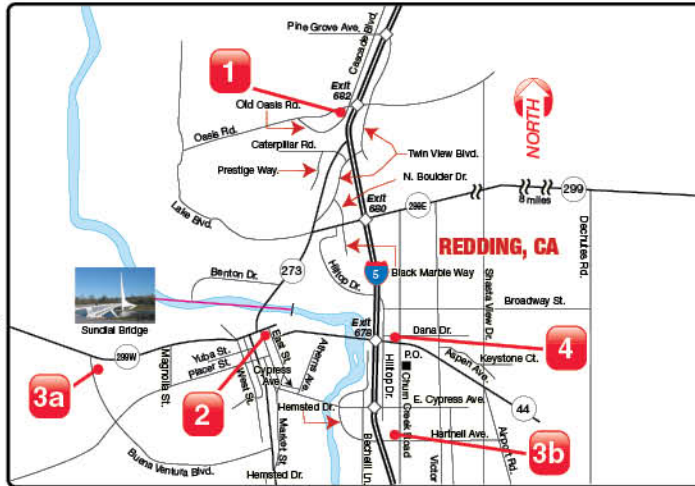

JGW RV Park

6612 Riverland Drive • Redding, CA 96002
 Exit 673 from I-5
 (530) 365-7965 • (800) 469-5910

www.jgwrvpark.com • Email: jgwrvpark@charter.net

Boat Ramp Available For Guests

Printed On Recycled Paper

Recreation

- Sundial Bridge
- Turtle Bay Museum
- Shasta Lake
- Shasta Caverns
- Shasta Dam
- Mt. Shasta
- Burney Falls
- Whiskeytown Lake
- Historic Weaverville
- Lassen Volcanic National Park
- 18 Golf Courses
- Win River Casino

961 Dana Dr #150, Redding
www.fiveguys.com

(530) 241-2303

Corbett's
RESTAURANT
Since 1983

Open Daily
7am - 2:30pm

Your New Favorite Brunch Spot
1455 Pine St., Redding

3a

2 Redding Locations

New China
3669 Eureka Way
530-246-9522

New China 2
2990 Chum Creek Rd
530-222-1166

Mon-Sat
11:00a - 9:00p
Sun
12:00p - 9:00p

3b

Present this coupon for 10% off orders of \$25 or more