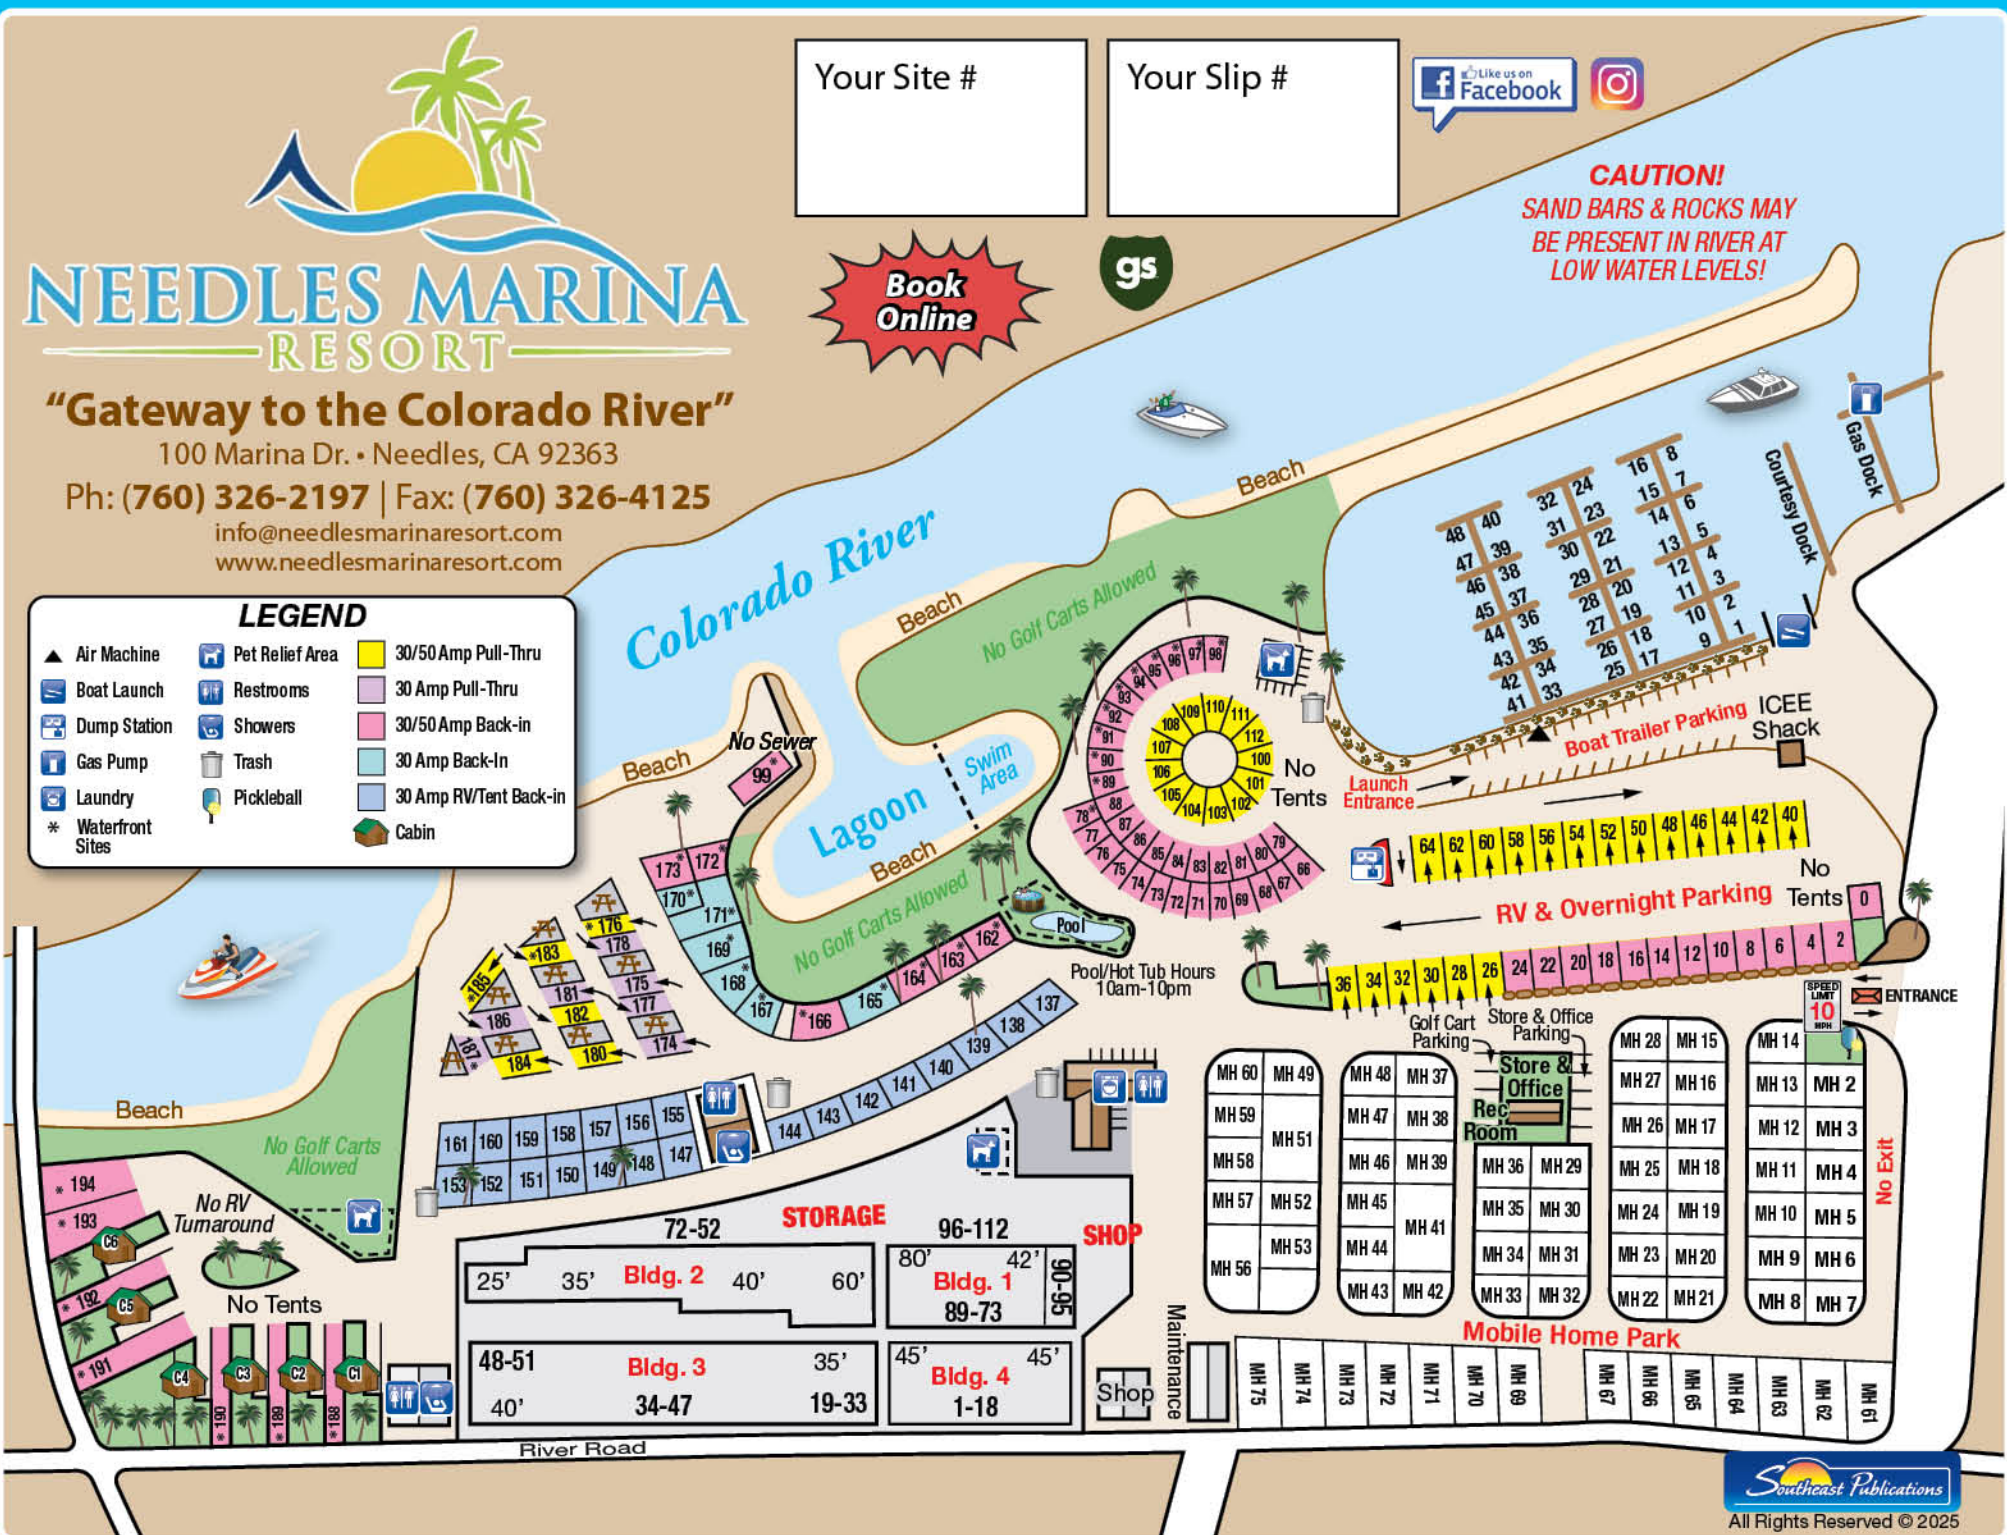

NEEDLES MARINA RESORT

"Gateway to the Colorado River"

100 Marina Dr. • Needles, CA 92363

Ph: (760) 326-2197 | Fax: (760) 326-4125

info@needlesmarinaresort.com
www.needlesmarinaresort.com

Your Site #

Your Slip #

Book Online

CAUTION!
SAND BARS & ROCKS MAY
BE PRESENT IN RIVER AT
LOW WATER LEVELS!

LEGEND

Air Machine	Pet Relief Area	30/50 Amp Pull-Thru
Boat Launch	Restrooms	30 Amp Pull-Thru
Dump Station	Showers	30/50 Amp Back-in
Gas Pump	Trash	30 Amp Back-In
Laundry	Pickleball	30 Amp RV/Tent Back-in
* Waterfront Sites	Cabin