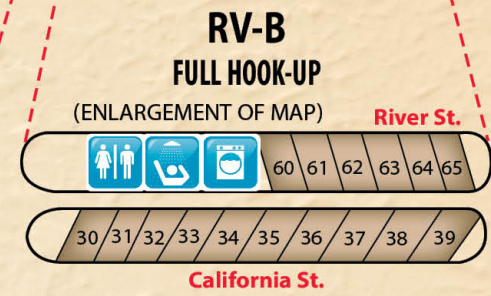

Legend

- Restroom
- Laundry
- Shower
- Boat Ramp
- Fishing
- Swimming
- Picnic Area
- RV Dump Sta.
- Parking
- Ramadas
- Dumpster

Please support our valuable advertisers inside

MILEAGE FROM DAVIS CAMP	
Los Angeles.....	300
San Diego.....	390
Las Vegas.....	105
Phoenix.....	230
Lake Havasu.....	65
Flagstaff.....	180
Needles.....	21
Kingman.....	35