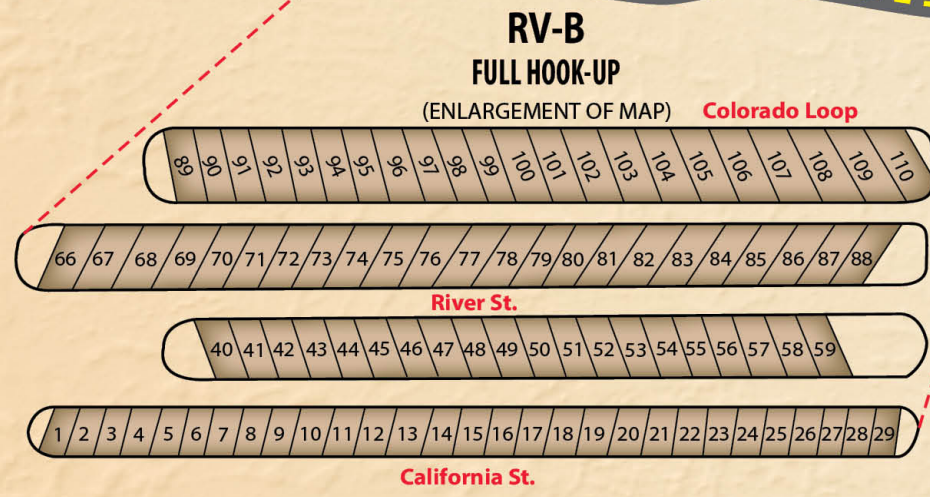

Legend

- Restroom
- Laundry
- Shower
- Boat Ramp
- Fishing
- Swimming
- Picnic Area
- RV Dump Sta.
- Parking
- Ramadas
- Dumpster

Please support our valuable advertisers inside

MILEAGE FROM DAVIS CAMP	
Los Angeles.....	300
San Diego.....	390
Las Vegas.....	105
Phoenix.....	230
Lake Havasu.....	65
Flagstaff.....	180
Needles.....	21
Kingman.....	35