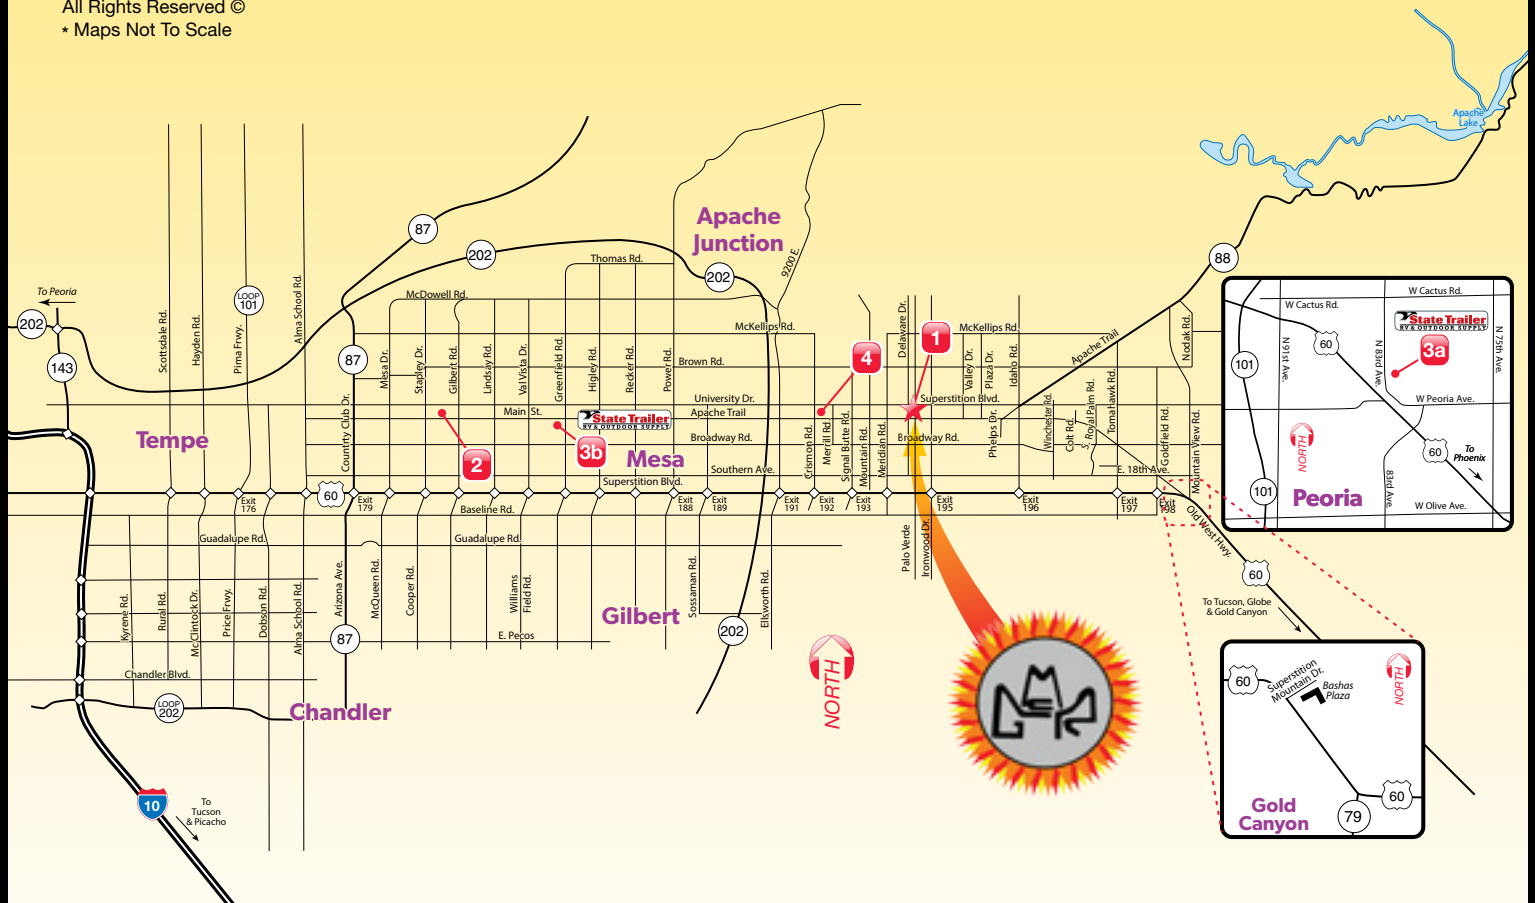

SUNDANCE VILLAGE RV RESORT

APACHE JUNCTION, AZ 85120
480.625.1141

SUNDANCEVILLAGERVRESORT.COM

LEGEND

-  Clubhouse with Kitchen Facilities, Large Meeting Room, Exercise Room, Game Room & Library
-  Coffeeshouse Clubhouse with kitchen facilities
-  Apartment
-  Pickleball Courts
-  Community Patio with Gas Fire Pits
-  Restroom
-  Showers
-  Laundry Room
-  Dog Park
-  Mailboxes
-  TV Lounge
-  Swimming Pool

-  105 N DELAWARE
-  2325 W VIRGINIA ST
-  355 N DELAWARE DR

All Rights Reserved ©
 * Maps Not To Scale

• Patti / Smith • 08/24

Printed in the USA

ASAP MOBILE RV SERVICE LLC

"I COME TO YOU!"

Joe Wilkinson

We bring the lost art of customer satisfaction through on-site convenience and exceptional personal service.

Your 1 STOP Shop

4

Call for Details!

SHOW US THIS AD BEFORE SERVICE & RECEIVE \$25.00 OFF SERVICE CODE: 7026

10020 E. Apache Trail
 Apache Junction, AZ

480.380.3801

www.eastvalleyrv.com

2