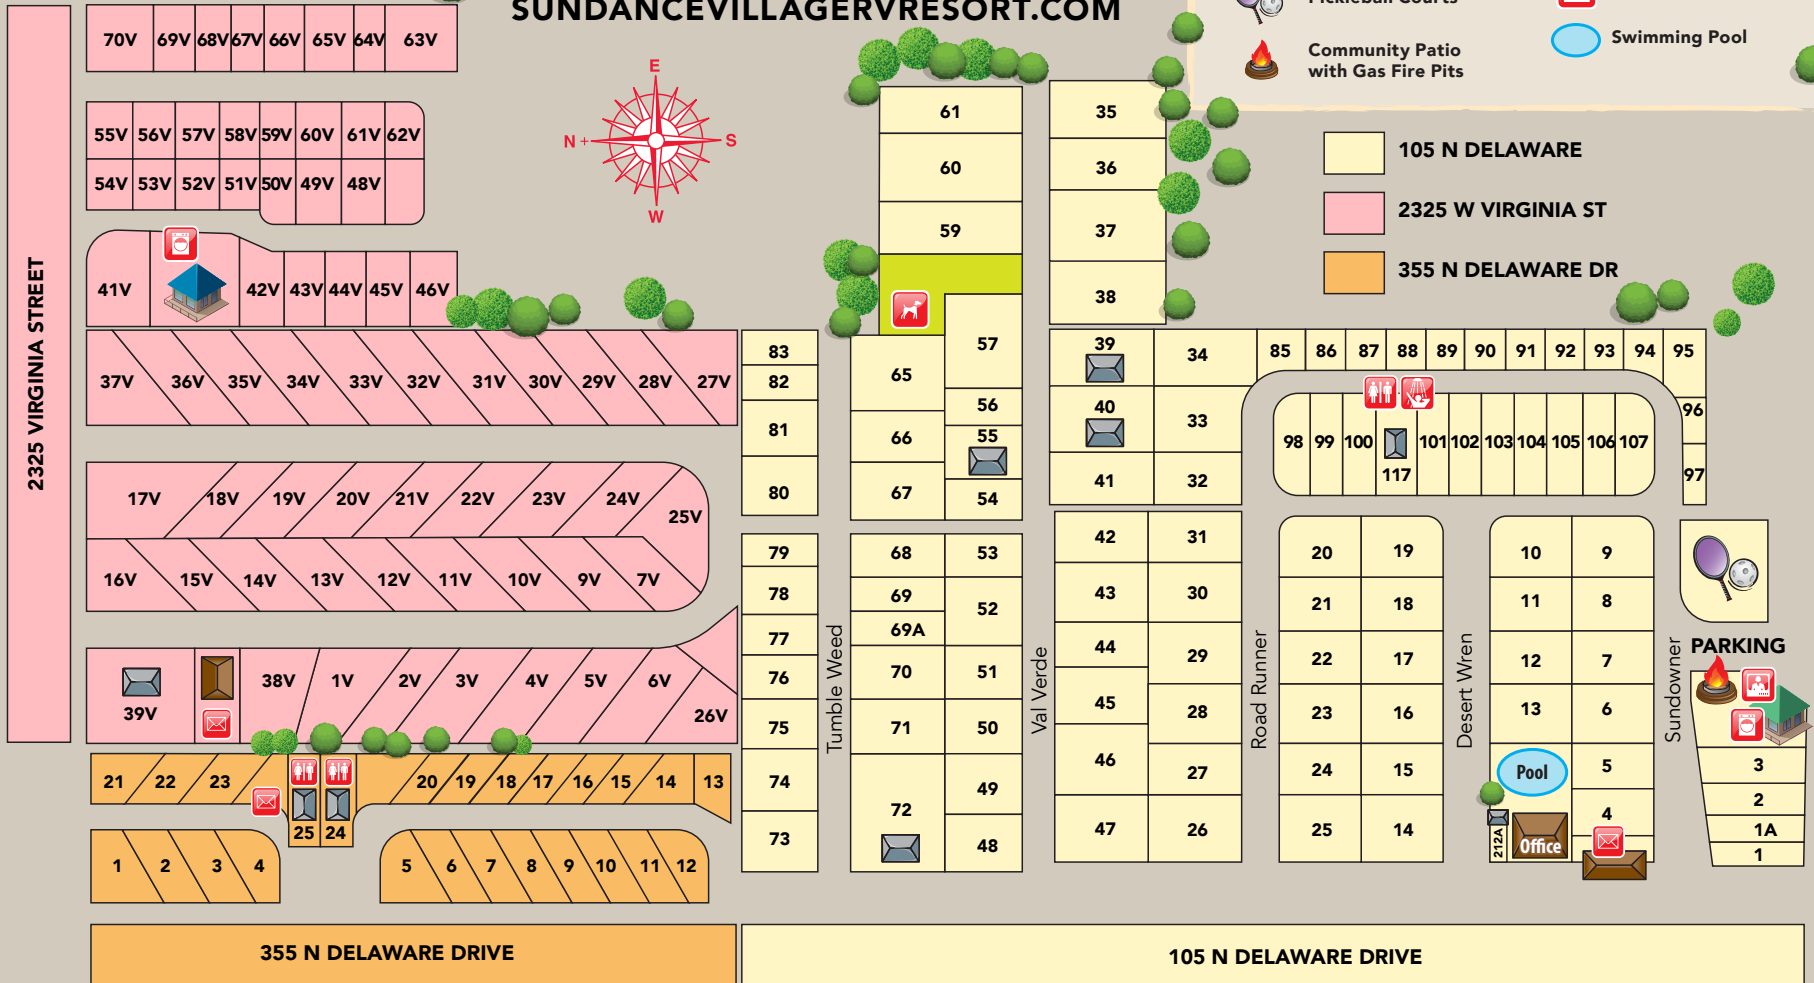

SUNDANCE VILLAGE RV RESORT

APACHE JUNCTION, AZ 85120
480.625.1141

SUNDANCEVILLAGERVRESORT.COM

LEGEND

-  Clubhouse with Kitchen Facilities, Large Meeting Room, Exercise Room, Game Room & Library
-  Coffeeshouse Clubhouse with kitchen facilities
-  Apartment
-  Pickleball Courts
-  Community Patio with Gas Fire Pits
-  Restroom
-  Showers
-  Laundry Room
-  Dog Park
-  Mailboxes
-  TV Lounge
-  Swimming Pool

-  105 N DELAWARE
-  2325 W VIRGINIA ST
-  355 N DELAWARE DR

All Rights Reserved ©
 * Maps Not To Scale

• Patti / Smith • 08/24

Printed in the USA

ASAP MOBILE RV SERVICE LLC

"I COME TO YOU!"

Joe Wilkinson

We bring the lost art of customer satisfaction through on-site convenience and exceptional personal service.

Your 1 STOP Shop

4

Call for Details!

SHOW US THIS AD BEFORE SERVICE & RECEIVE \$25.00 OFF SERVICE CODE: 7026

10020 E. Apache Trail
 Apache Junction, AZ

480.380.3801

www.eastvalleyrv.com

2