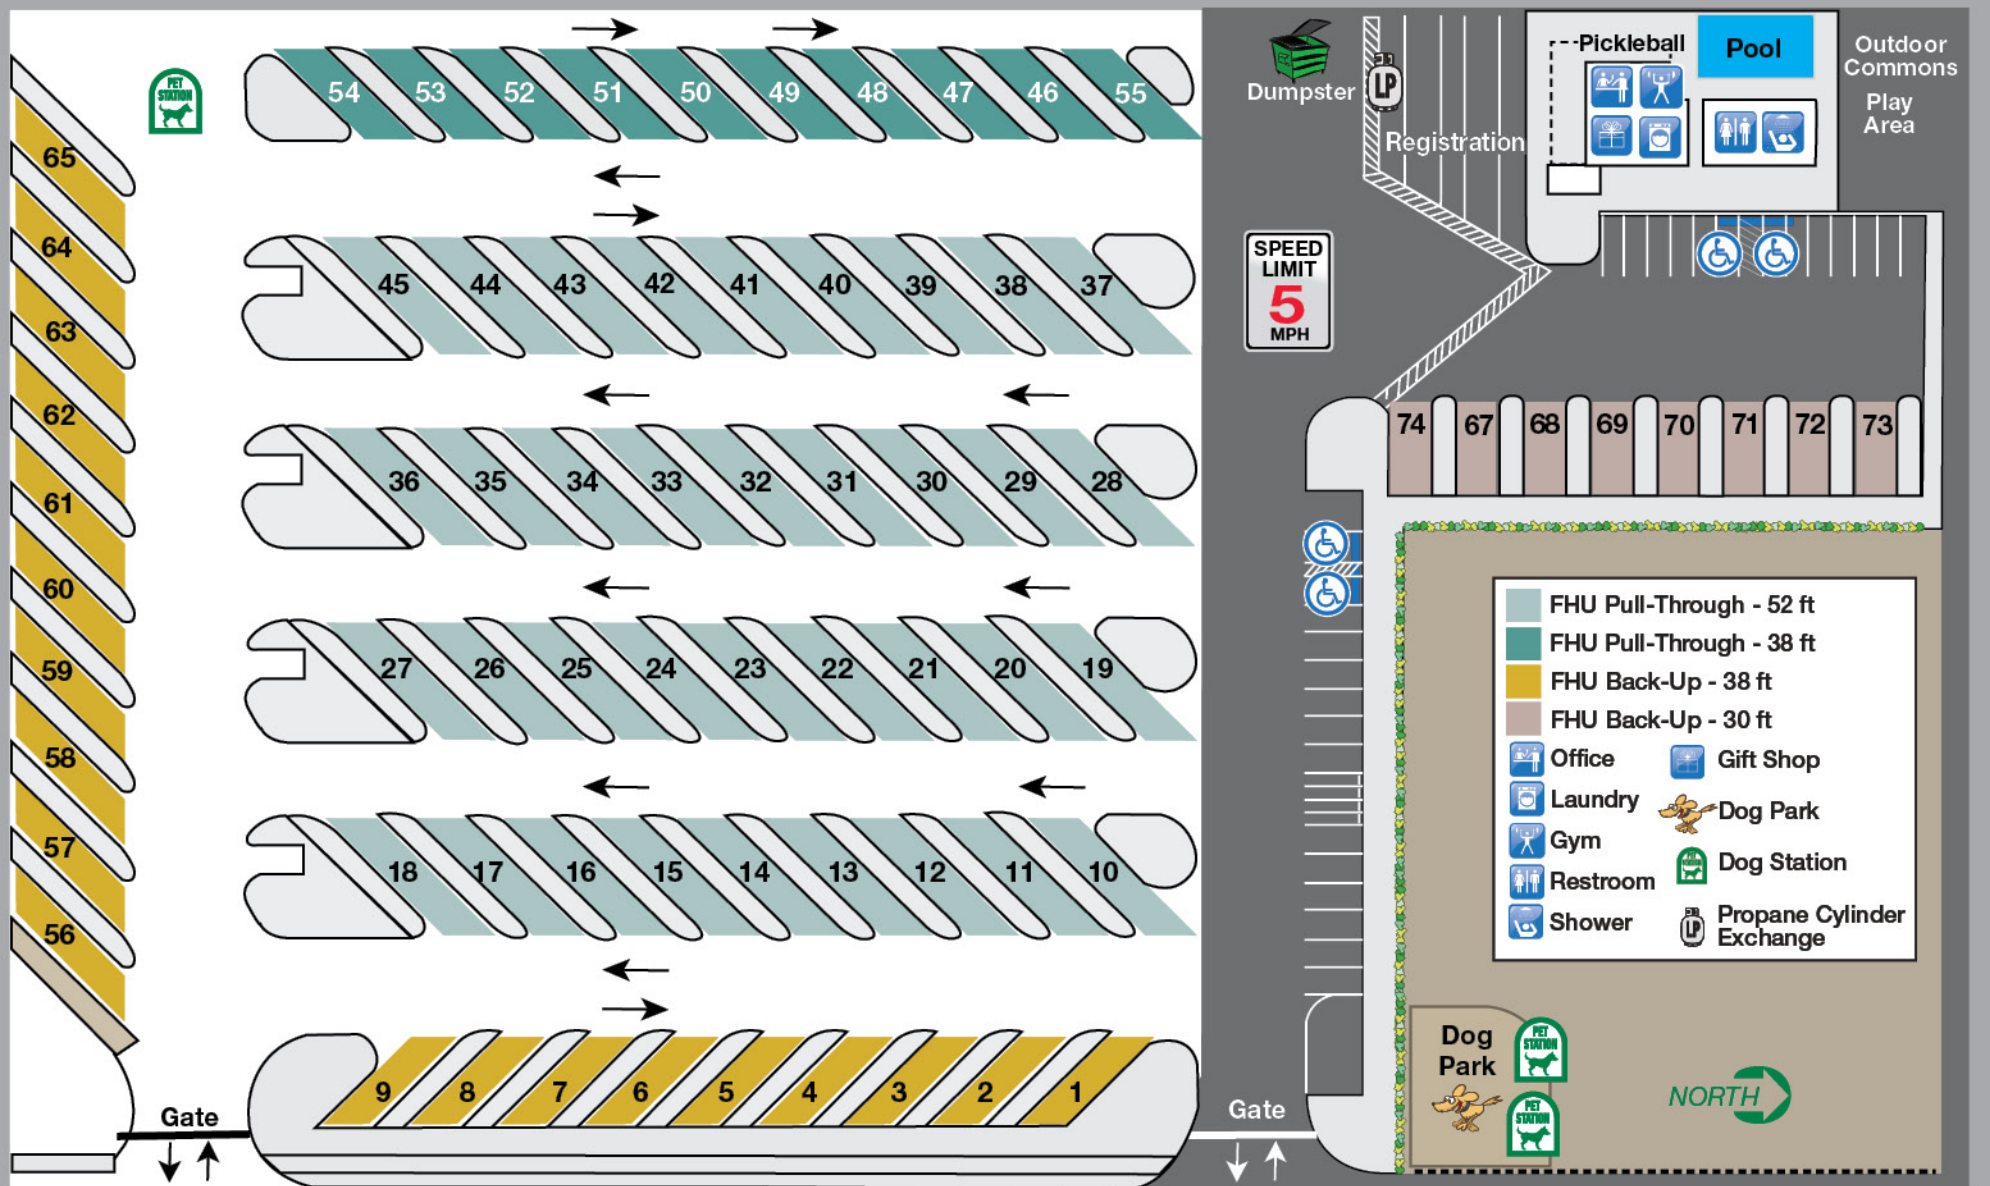

Site # _____
Wi-Fi Code: _____
TV Wi-Fi
Internet Code: _____