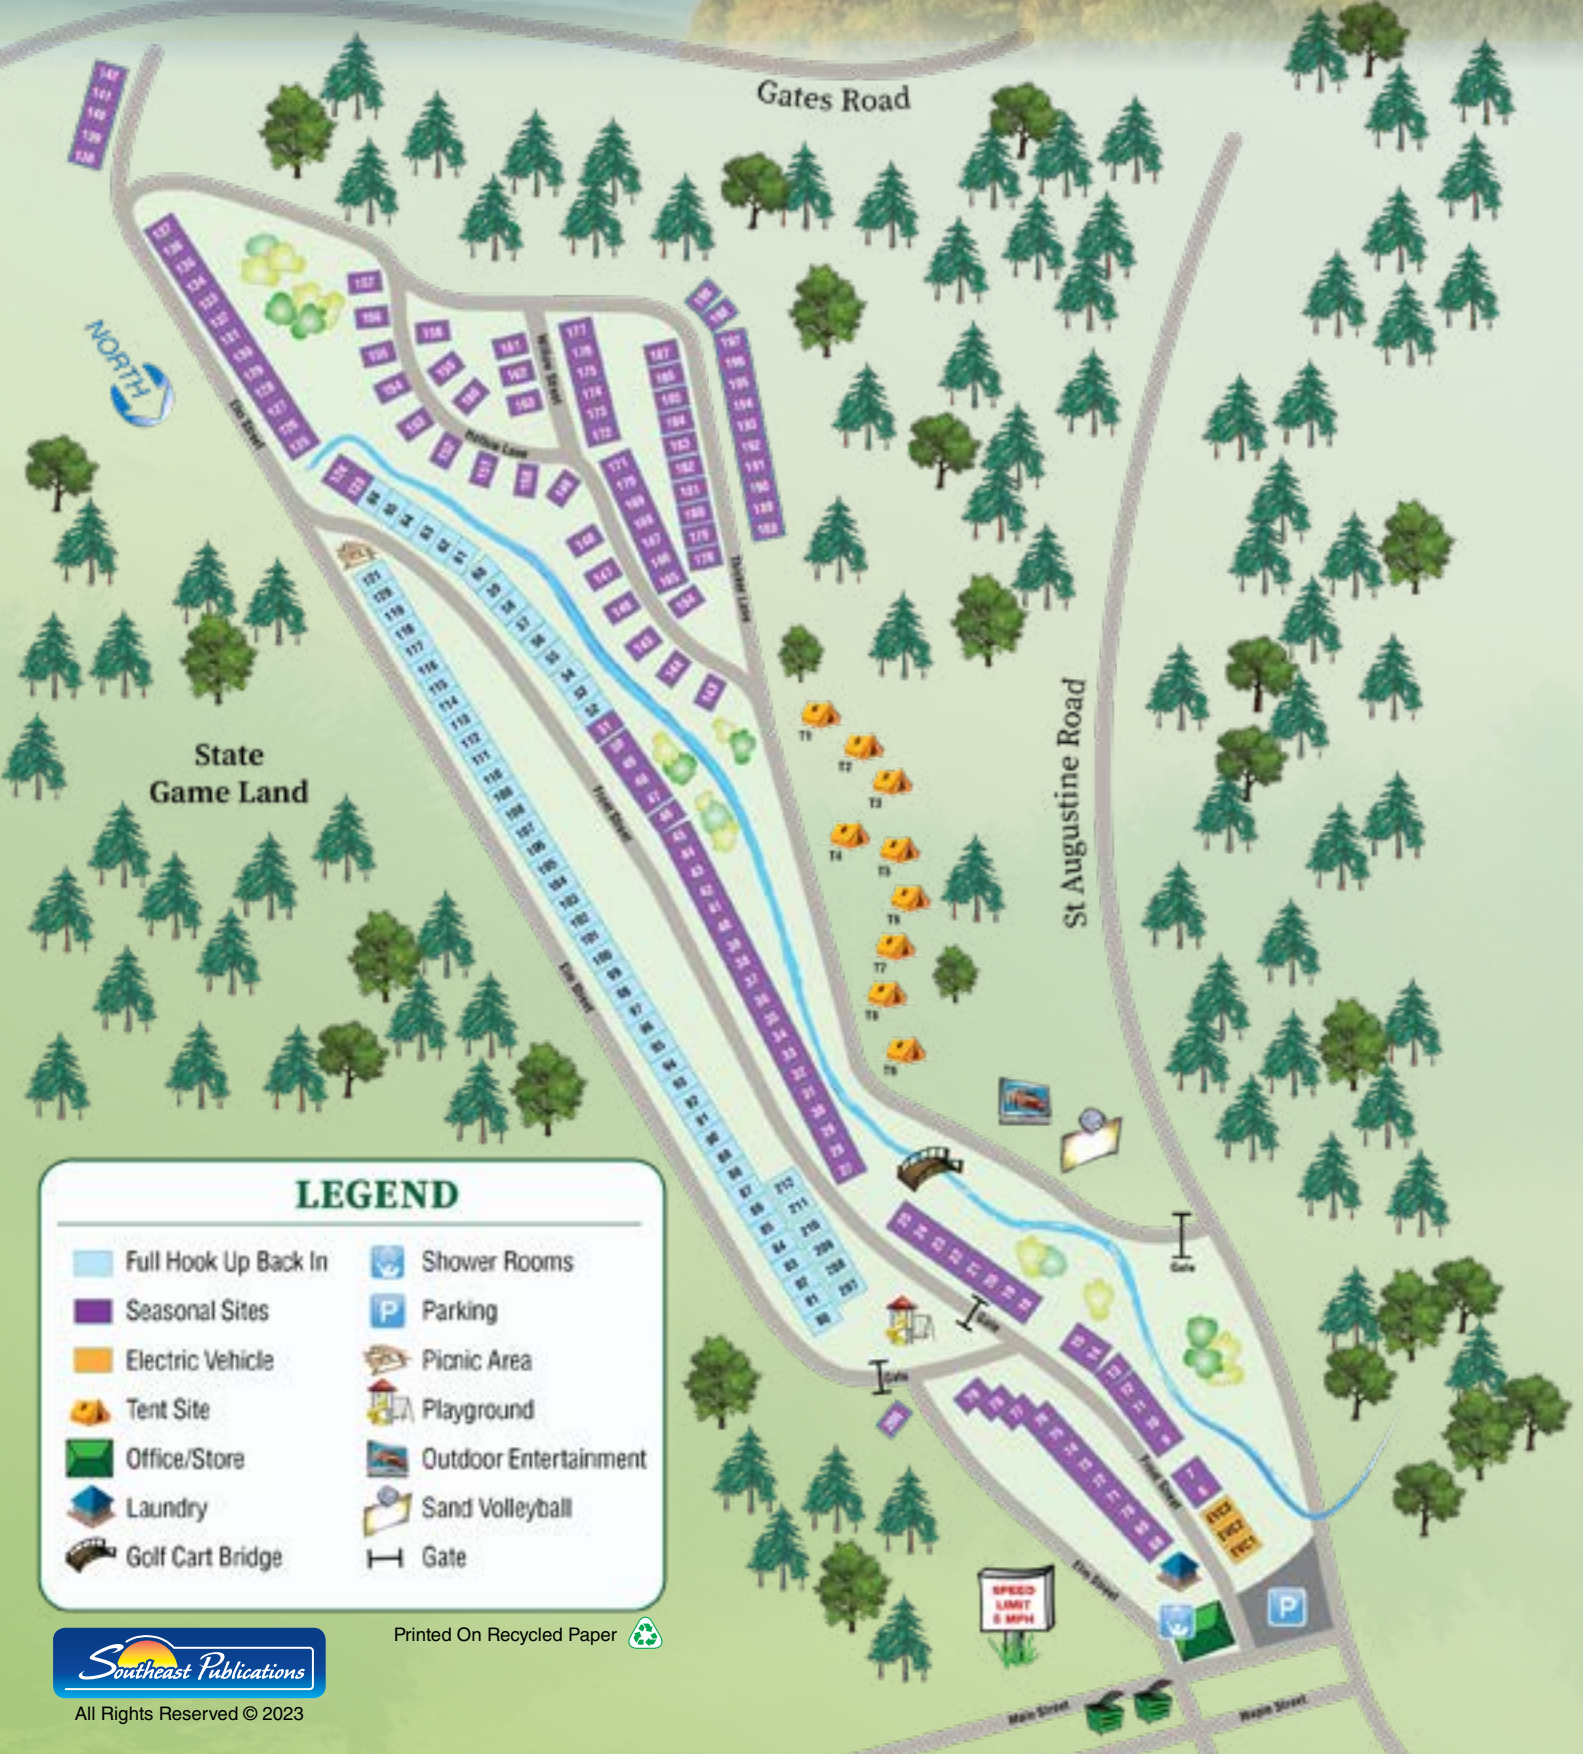

GLENDALE VALLEY CAMPGROUND

108 Front St. Fallentimber, Pa 16639
814-660-0951

info@glendalevalleycampground.com

GLENDALEVALLEYCAMPGROUND.COM

LEGEND

- | | |
|----------------------|-----------------------|
| Full Hook Up Back In | Shower Rooms |
| Seasonal Sites | Parking |
| Electric Vehicle | Picnic Area |
| Tent Site | Playground |
| Office/Store | Outdoor Entertainment |
| Laundry | Sand Volleyball |
| Golf Cart Bridge | Gate |

Printed On Recycled Paper

All Rights Reserved © 2023

Reminders for Everyone's Safety & Enjoyment

- Check Out: 11am
- Check In: 3pm
- Speed Limit is 5 MPH
- Pets are welcome:
 - Keep on a leash
 - Pick up after immediately
- Quiet Hours:
 - Sunday - Thursday: 10pm - 8am
 - Friday - Saturday: 11pm - 8am
- Campfires in enclosed rings ONLY
- In emergencies call 911 then call park at 814-553-4818

Nittany
minimart 3

ICE • FIREWOOD • CAMPING SUPPLIES

Join us TODAY!

The RV Bunch™

Find us on facebook.

thervBunch.com

212 MAGEE AVE. PATTON, PA 814.523.8632

DELIVER EVERY DAY

PICK UP

ORDER ONLINE
LOUWHOSPIZZA.COM
DELIVER TO CAMPGROUND
DELIVERY FEE APPLIES 2

REVIEW

RVING USA ★★★★★
The Parks You Visit on

RVINGUSA.COM