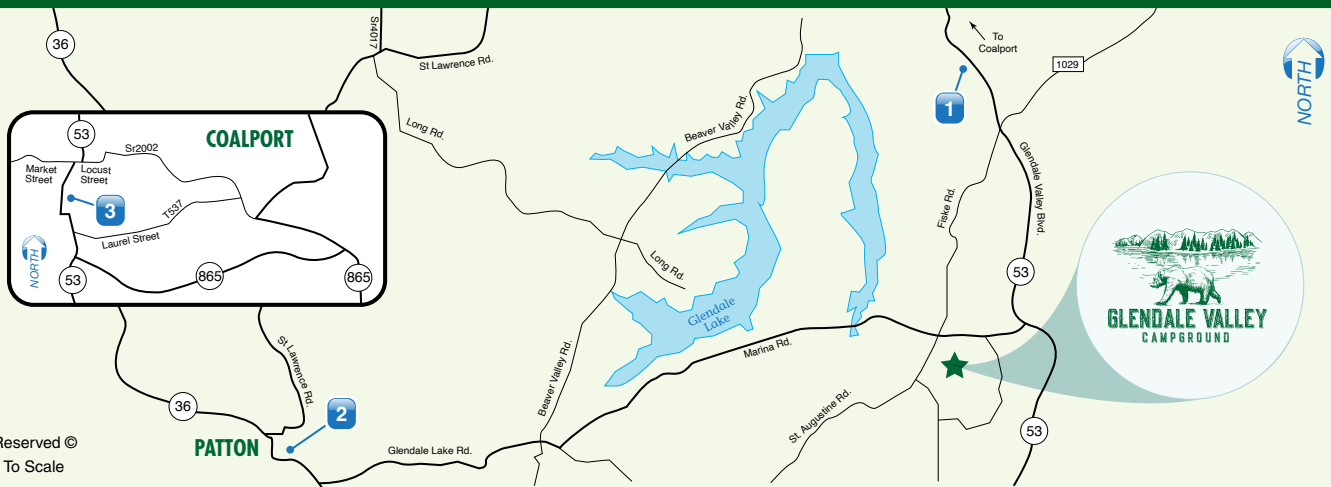

Reminders for Everyone's Safety & Enjoyment

- Check Out: 11am
- Check In: 3pm
- Speed Limit is 5 MPH
- Pets are welcome:
  - -Keep on a leash
  - -Pick up after immediately
- Quiet Hours:
  - Sunday - Thursday: 10pm - 8am
  - Friday - Saturday: 11pm - 8am
- Campfires in enclosed rings ONLY
- In emergencies call 911 then call park at 814-553-4818

All Rights Reserved ©
• Maps Not To Scale

• Patti/Smith • 11/23

Printed in the USA

McGill 1
Lumber Co. Inc.

814.687.4800
We've got what you need for your next building project!
mcgilllumber@yahoo.com

Lumber & Wood Products | Roofing | Nails | Siding
Mortar/Cement | Composite Flooring | Plumbing
Electrical | Drywall | Wood Pellets | Trusses
Custom Built Carports & Garages

2280 Glendale Valley Blvd. Flinton, PA 16640

EARN WHILE YOU EXPLORE WITH US

Join Today!

- 2-Week Free RV Stays
- High Commission
- Go Where You Want
- Additional Passive Income Opportunities

1-800-832-3282 Erin@SEPUB.com

Nittany
minimart 3

ICE • FIREWOOD • CAMPING SUPPLIES

Join us TODAY!

The RV Bunch™

Find us on facebook.

thervBunch.com

212 MAGEE AVE. PATTON, PA 814.523.8632

DELIVER EVERY DAY

PICK UP

ORDER ONLINE
LOUWHOSPIZZA.COM
DELIVER TO CAMPGROUND
DELIVERY FEE APPLIES 2

REVIEW

RVING USA ★★★★★
The Parks You Visit on

RVINGUSA.COM