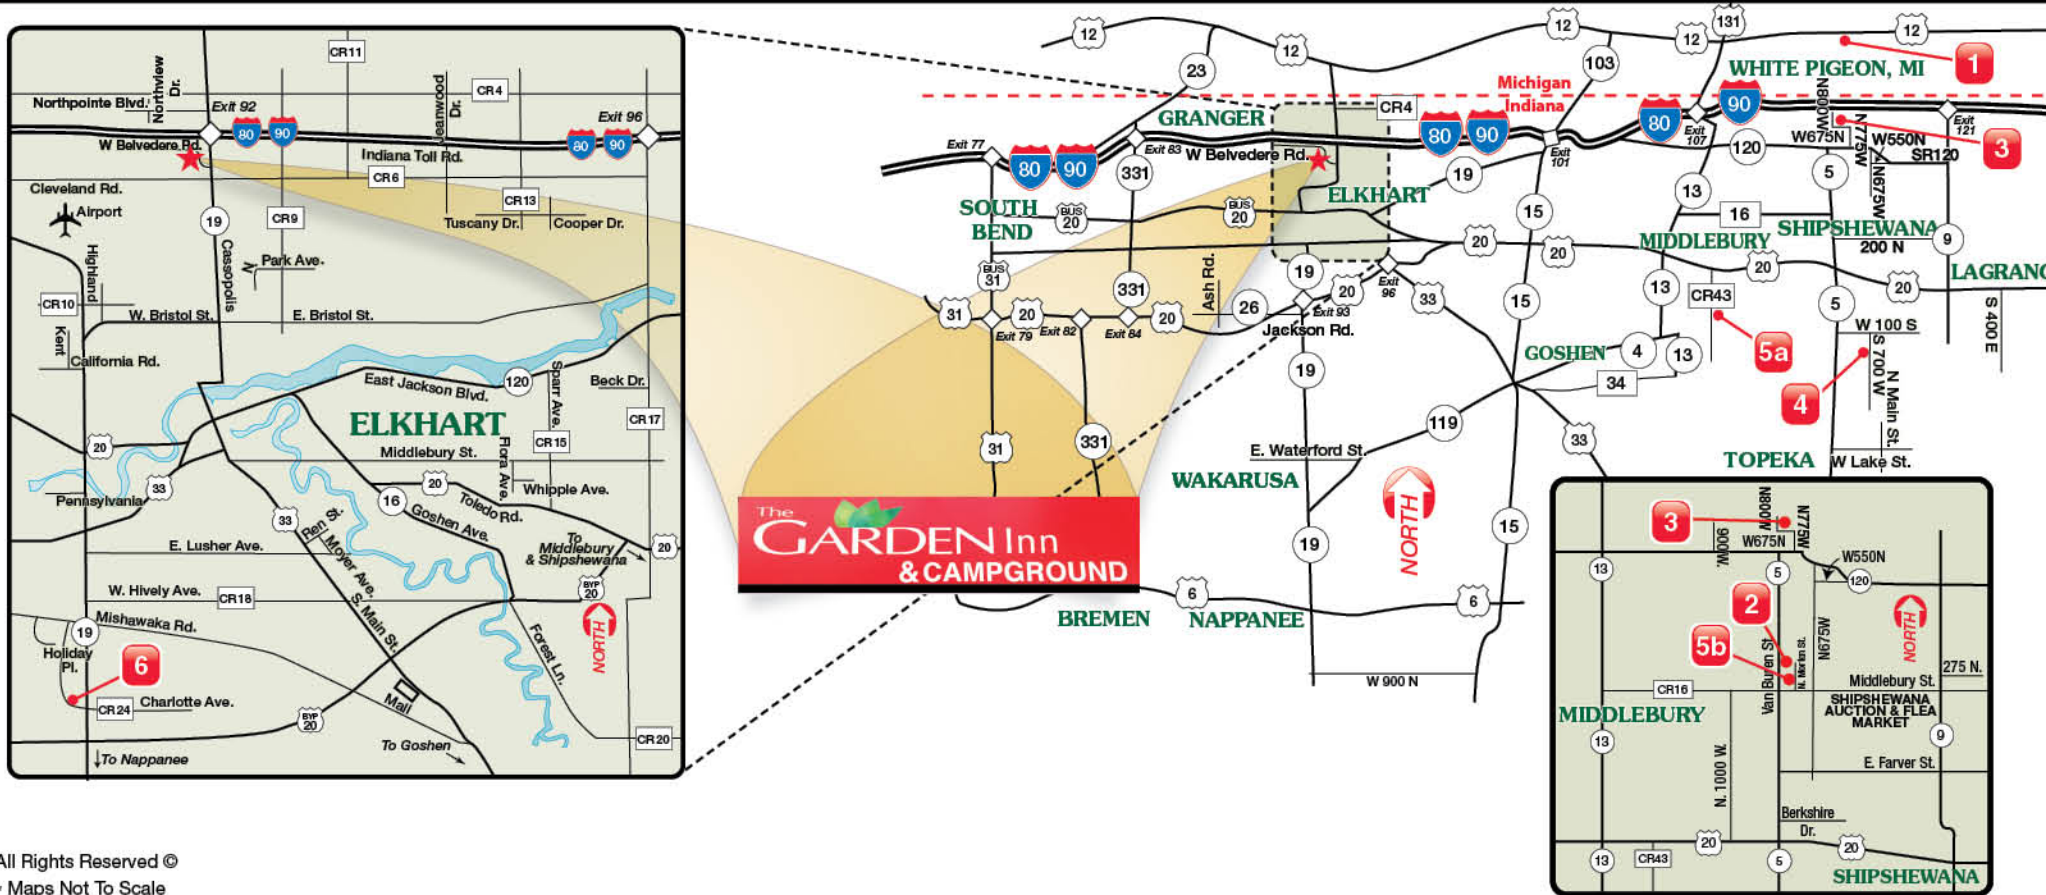

All Rights Reserved ©
* Maps Not To Scale

Southwest Publications • Doug / Gross • 12/25

Printed in the USA

Join us TODAY!

The RV Bunch

Find us on facebook.