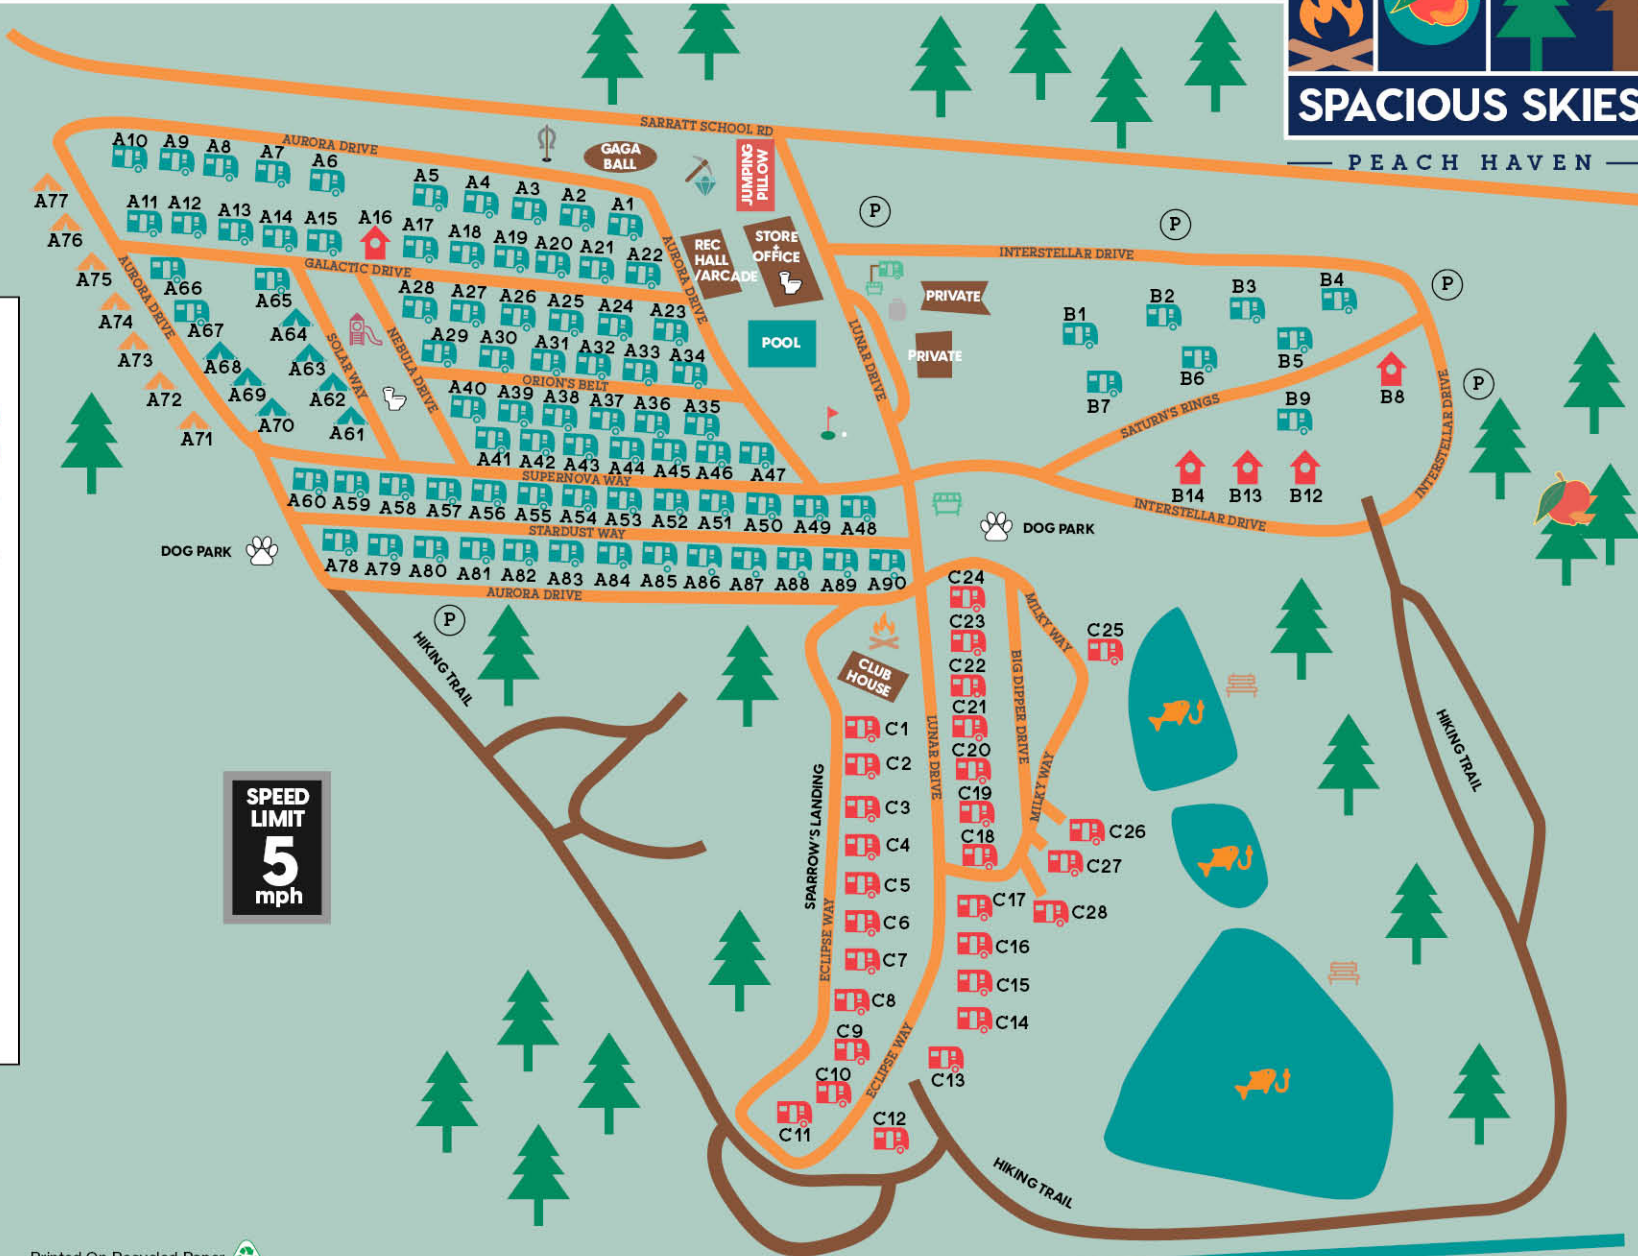

FOLLOW US

📷 spaciousskiespeachhaven

📌 sspeachhaven

🌐 spaciousskiescampgrounds.com/peach-haven

160 Sarratt School Rd. | Gaffney, SC 29341

EMERGENCY PHONE NUMBER: 864-489-2022

✉ info@campatpeachhaven.com

— PEACH HAVEN —

WIFI: _____ PASSWORD: _____ SITE#: _____

LEGEND

- RV 20, 30, 50
- Full Hookup
- Premium RV site
- Tent, Primitive
- Tent, 30/20 amp, water & electric
- Cabin
- Dumpster
- Bathhouse
- Parking
- Mini Golf
- Dump Station
- Playground
- Community Pit
- Benches
- Catch and Release Fishing Only
- Propane refill
- Horseshoes
- Gem Mining

SPEED LIMIT
5
mph

All Rights Reserved © 2025

Printed On Recycled Paper

Spacious Skies Campgrounds Rules and Regulations

Welcome to **Spacious Skies Peach Haven!** We are so happy to have you here and look forward to hosting you. To help make all our campers as happy as possible, we ask that you please observe the following rules:

EARN WHILE YOU EXPLORE WITH US

Join Today!

- 2-Week Free RV Stays
- Go Where You Want
- Commission and Additional Passive Income Opportunities

1-800-832-3292 Erin@SEPUB.com

Gaffney Visitors Center & Art Gallery
210 West Frederick Street
Gaffney, SC 29341
(864)487-6244
events@getintogaffney.com