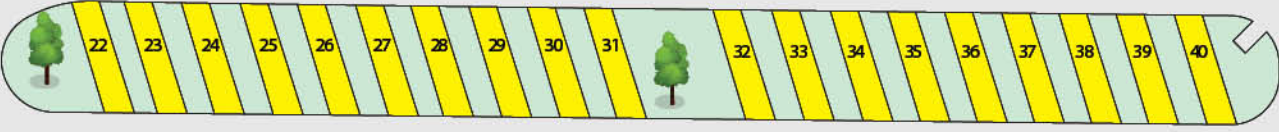

Whitesboro -RV RESORT-

940-727-1691

WWW.WHITESBORORVRESORT.COM

59 CLUB LAKE RD WHITESBORO, TX 76273

Dog Park

Fire Pit & Picnic Tables

Office Clubhouse

Ice & Water Vending

Covered RV & Boat Storage

U.S. Highway 89

LEGEND

- Office/Clubhouse
- Bathhouse
- Laundry
- Dog Park
- Dumpster
- Ice & Water Vending
- Playground
- Pull-Thru
- Back-In
- Fire Pit

- Onsite Office & Super Friendly Staff!
- Onsite Clubhouse
- Free Wi-Fi Throughout
- FHU, 30/50 Amp
- Bathhouse
- Dog Park
- Fire Pit, BBQ & Picnic Tables
- Ice & Water Vending
- Laundry Center
- Mail Accepted At Office For Guests
- Playground
- Pond/Lake Water Views
- Trash Receptacles
- C-Store Coming Soon
- Ask About Our Group & Membership Discount Programs!

All Rights Reserved © 2025