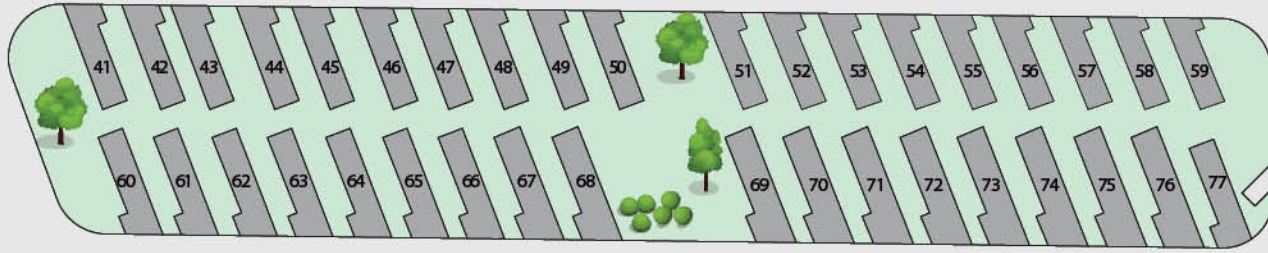

Covered RV & Boat Storage

U.S. Highway 89

LEGEND

- Office/Clubhouse
- Bathhouse
- Laundry
- Dog Park
- Dumpster
- Ice & Water Vending
- Playground
- Pull-Thru
- Back-In
- Fire Pit

- Onsite Office & Super Friendly Staff!
- Onsite Clubhouse
- Free Wi-Fi Throughout
- FHU, 30/50 Amp
- Bathhouse
- Dog Park
- Fire Pit, BBQ & Picnic Tables
- Ice & Water Vending
- Laundry Center
- Mail Accepted At Office For Guests
- Playground
- Pond/Lake Water Views
- Trash Receptacles
- C-Store Coming Soon
- Ask About Our Group & Membership Discount Programs!