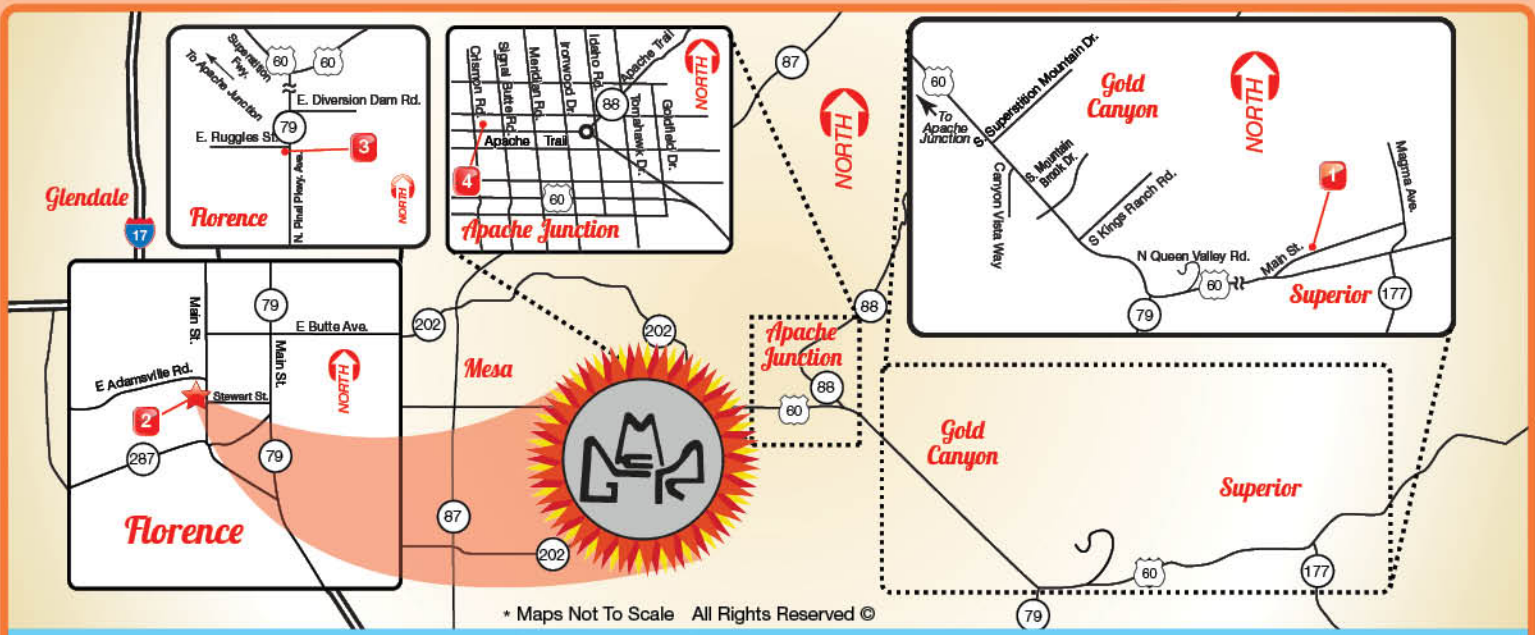

• Jennean / Smith • 8/23

 Printed in the USA

1 SAVE MONEY MARKET

- Full Line Groceries
- Meat Box Specials
- Produce Dept
- Beer • Wine • Liquor

savemoneymeats.com
520-689-2265
800-689-4464
 420 W Main St • Downtown Superior, AZ

3

MOUNT ATHOS RESTAURANT & CAFE
Florence, AZ.

Best Gyros in Arizona

Indoor/ Outdoor Dining
Mon - Sat 11-8

mountathoscafe.com **520-868-0735**

Like & Follow Our Food Truck On @Maskitchen

Look for the Seal

MOBILE RVING
Preferred Business