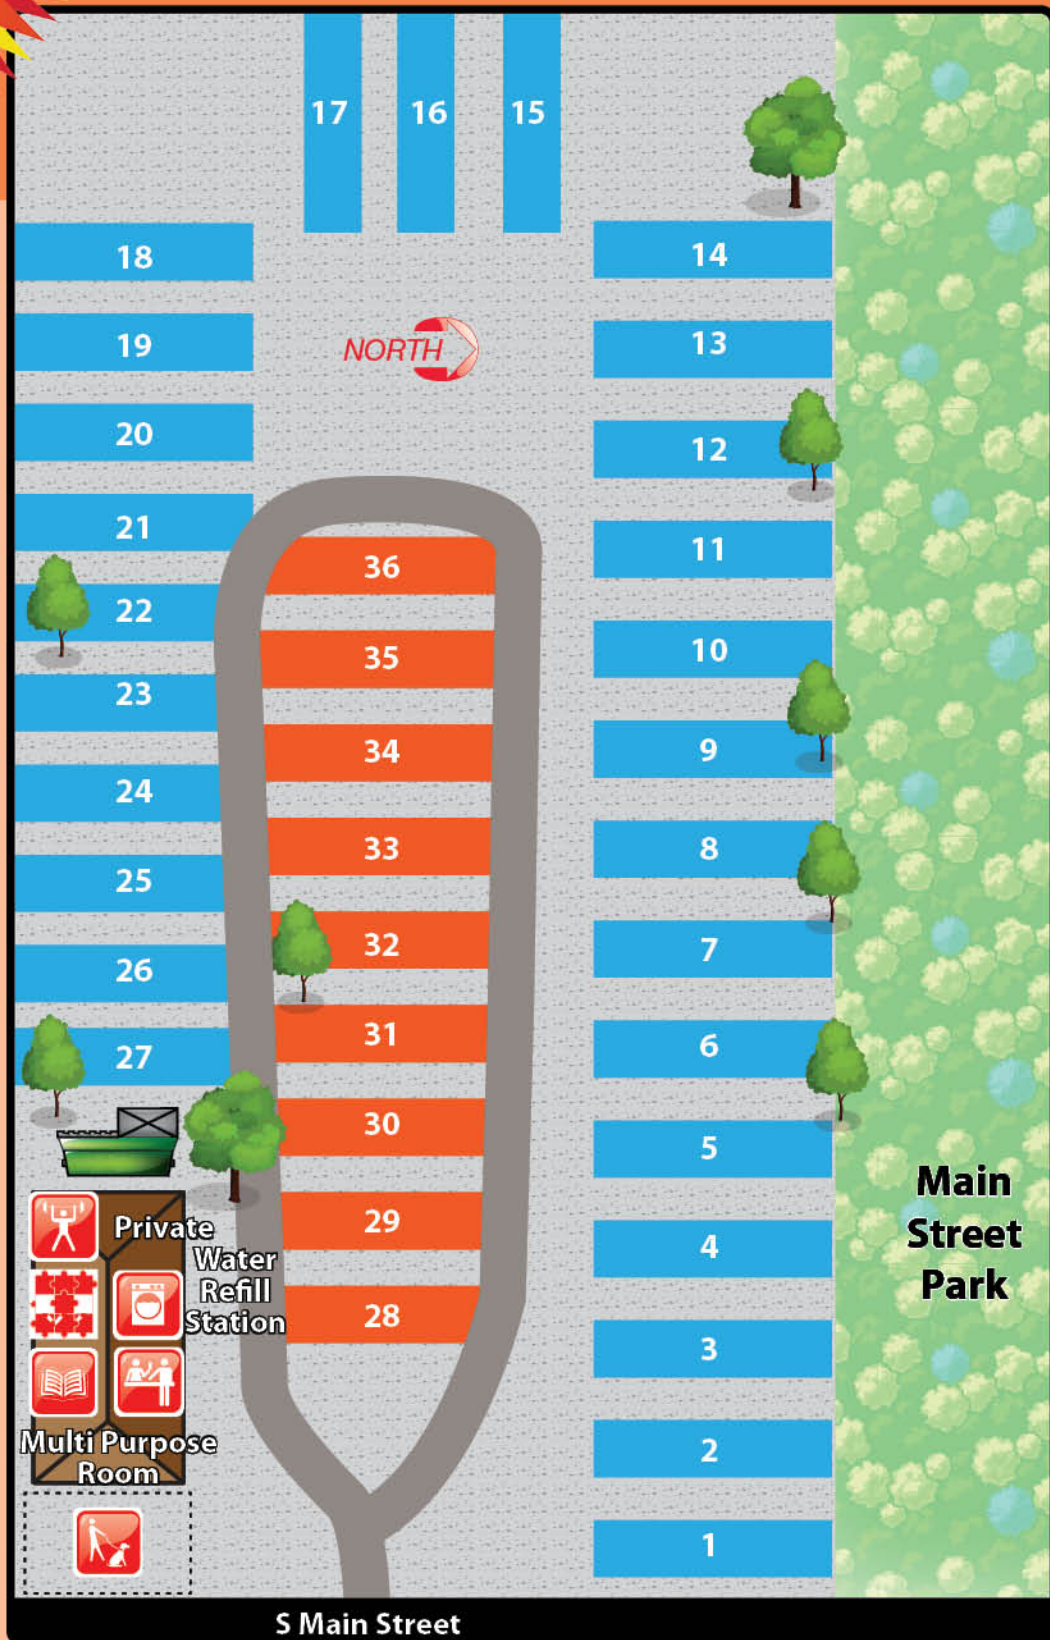

Office Open:
Monday thru Friday
Closed Saturday & Sunday

LEGEND

-  Pull-Thru
-  Back-In
-  Office
-  Exercise Room
-  Laundry
-  Puzzles
-  Library
-  Dog Run

All Rights Reserved © 2023

Printed On Recycled Paper 

• Jennean / Smith • 8/23

 Printed in the USA

1 SAVE MONEY MARKET

- Full Line Groceries
- Meat Box Specials
- Produce Dept
- Beer • Wine • Liquor

savemoneymeats.com
520-689-2265
800-689-4464
 420 W Main St • Downtown Superior, AZ