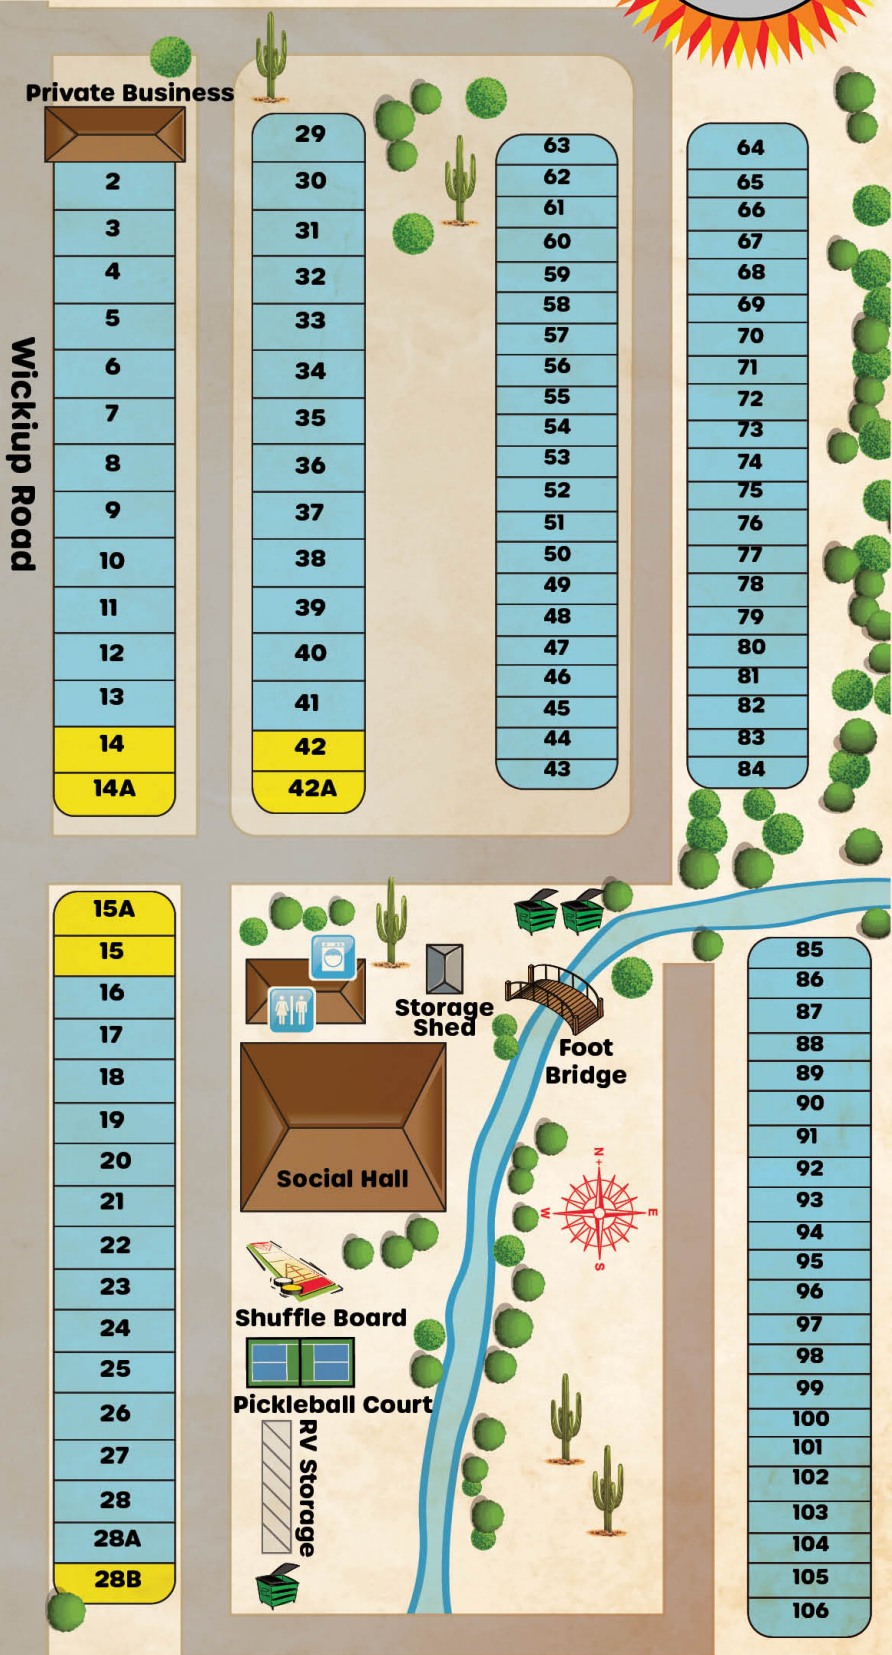

SUNDANCE WEST 2

480.982.5856

WWW.SUNDANCEWESTRV.COM

2015 SOUTH WICKIUP ROAD
APACHE JUNCTION, AZ

Resort Rules

Please respect your neighbors right to privacy by using the streets rather than walking through the sites. No wood burning including in portable fire pits, propane fire pits are permissible.

Locations marked: 1, 2, 3, 4, 5a, 5b, 6.

Map includes: Apache Junction, Tempe, Mesa, Gilbert, Chandler, Gold Canyon, Peoria.

Inset maps show: Gold Canyon (4), Peoria (5b).

Logo: **SUNDANCE WEST RV RESORT**