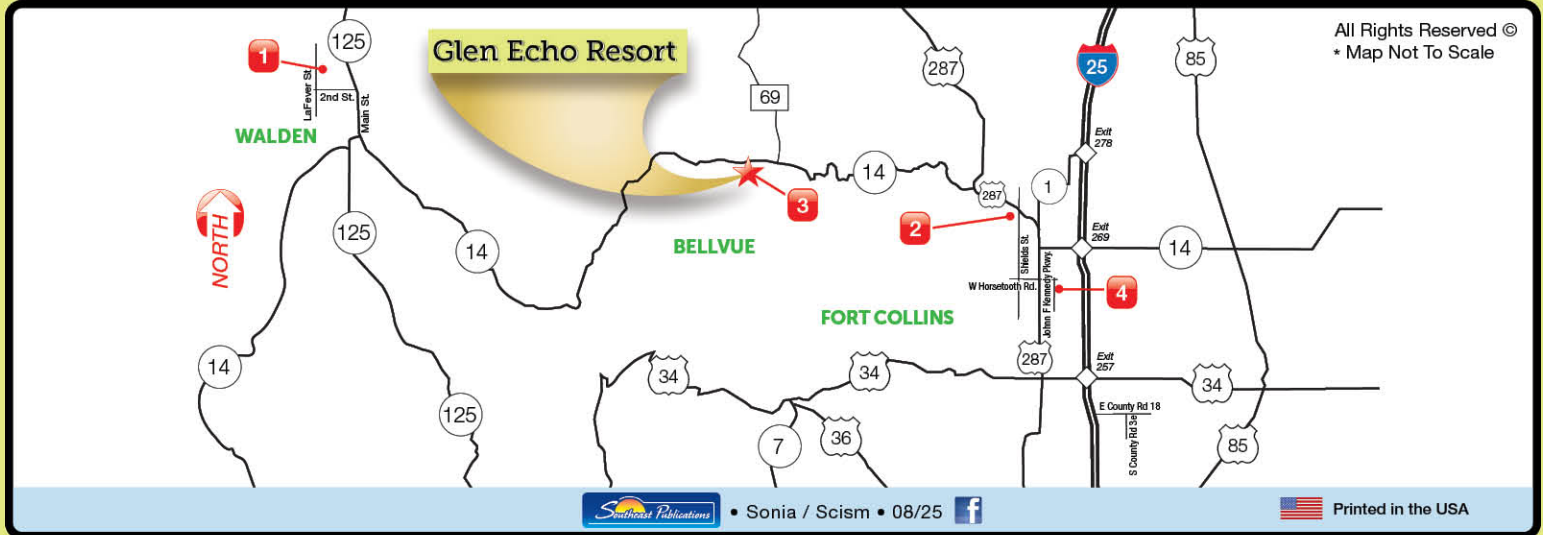

Smokers: We are in a fire prone area. Please do not throw your butts on the ground. Please use some type of container to contain them and throw them out. There is no smoking permitted inside any of the buildings.

There will be a $500 fee for any rental that has been smoked in.

No Drugs: Drugs are not allowed in our facility. We expect our tenants to follow the law.

No Refunds: Unfortunately, no refunds will be given if you choose to or are asked to leave early.

Appropriate conduct: is required by all and children must be supervised at all times. Loud, rowdy or other inappropriate behavior will result in your eviction from the park without a refund. Anyone found tampering, climbing or playing on any of the Glen Echo buildings, equipment, or trees will be subject to $500 fine and asked to vacate the premises.

ABSOLUTELY NO firearms, fireworks, or weapons of any kind are permitted for use on property

Please contact us if you have any questions or see suspicious activity in the park.

Thank you for staying at Glen Echo Resort. We appreciate your business!

If you love Glen Echo, please tell a friend. If you are unhappy with Glen Echo, please tell us so that we can try to resolve the issue.

Printed On Recycled Paper

Hours: 1
Friday-Tuesday
6am-2pm
970-291-8025
Walden, Colorado

Motorcoach Specialists 3
All RV Repairs
mastercertifiedrvrepair.com
970-909-4372
MASTER CERTIFIED

Serendipity Healing Massage
3938 John F Kennedy Pkwy,
Fort Collins, CO 80525

Book Here
4
Call (970) 817-4310

MOUNTAIN WHITEWATER & Paddler's Pub

LOCAL BANDS LOCAL BEERS 2
970-419-0917 • www.RaftMW.com
#TRANKING

The RV Bunch
Join US TODAY!
thervbunch.com

Find us on facebook.