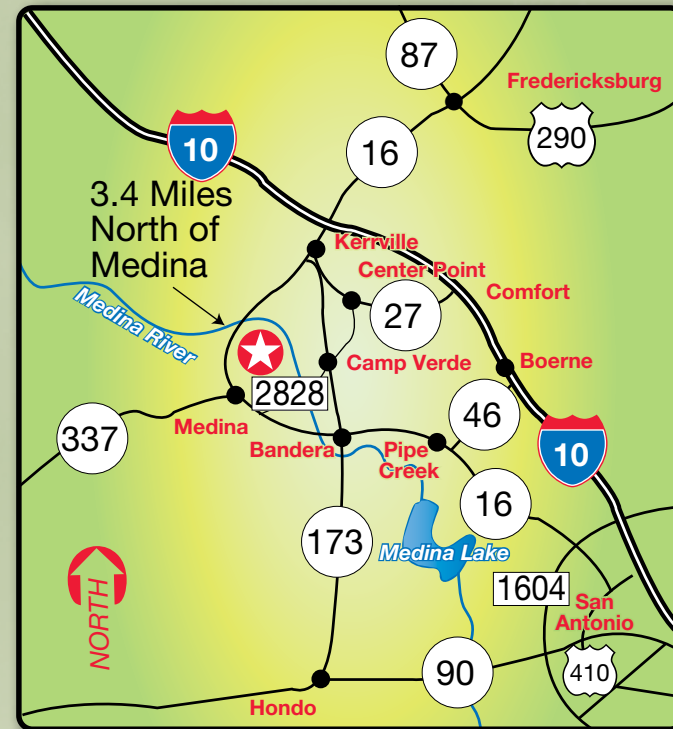

DirecTV:

ELE.57
AZ.1780

Amenities

- Free Wi-Fi
- Full Hook-ups
- 20-30-50 Amps
- Pools
- Event Center
- Game Room
- Cabins
- Showers
- Laundry
- Horseshoes
- Large Kitchen

Points of Interest:

- Bandera, TX - 17.2 mi**
Lost Maples State Natural Area
Frontier Times Museum
Medina River
Shopping
Natural History
"Cowboy Capital of the World"
- All of Medina, TX - 3.4 mi**
The Apple Capital of Texas
- Fredericksburg, TX - 44.4 mi**
Enchanted Rock
L.B.J. Ranch Bus Tours
Shopping
Admiral Nimitz Museum

- Kerrville, TX - 20.3 mi**
Cowboy Artists of America Museum
- San Antonio, TX - 71.4 mi**
Alamo
Riverwalk
Six Flags®
SeaWorld®
Buckhorn Museums
San Antonio Missions
- Boerne, TX - 41.8 mi**

Bandera: 313 11th Street Bandera, Tx. 78003 830-328-5022 **1a**

Map showing routes and landmarks with markers 1a, 1b, 2, 3, 4, 5, 6.

Southwest Publications • Patti / White • 12/23

PROUD TO BE AN AMERICAN

Support Our Troops

A&A Tire Service

Get on your way with A&A!
24-HOUR TIRE ROAD SERVICE **3**