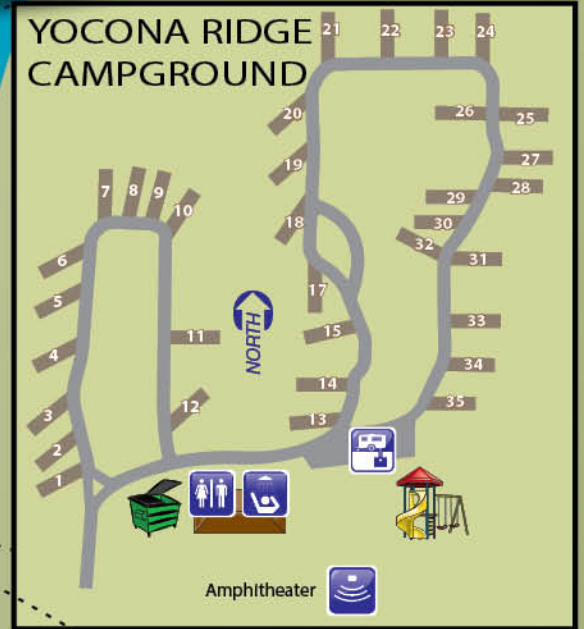

# GEORGE PAYNE COSSAR STATE PARK

165 County Road 170 Oakland, MS 38948  
(662) 623-7356

**LEGEND**

	Restroom		Dump Station
	Cabin		Picnic Area
	Shower		Playground
	Boat Ramp		Dumpster

## FACILITIES

**CAMPING** -86 sites with electric, water, and sewer hook-ups & 2 dump stations, 2 bathhouses & laundry facilities located in the Yacona Ridge Campground. All sites are available for advance reservation, but walk-ups are welcome as long as they call ahead to make sure we have open sites available when they arrive.

**RECREATION** -An 18-hole miniature golf course is located near the Visitor's Center.

A fee is charged for miniature golf. An 18-hole disc golf course starts and ends near

the Visitor's Center, and no fee is charged for it. However, disc rental and or sales are available. Enid Lake offers 28,000 acres of fresh water for fishing and water sports. Waterskiing is permitted on the lake, and boat ramps are available for persons with their own boat. A 2.5-mile nature trail begins at the boat ramp overlooking Enid Lake and winds through the forest. Hunting is not permitted in the park.

**VISITOR'S CENTER/MEETING ROOMS** -The Visitor's Center houses the park office and a large meeting/banquet room (available for rent) overlooking Enid Lake.

**WORSHIP SERVICE** -Memorial Day thru Labor Day: non-denominational Sunday worship service is held in the outdoor amphitheater.