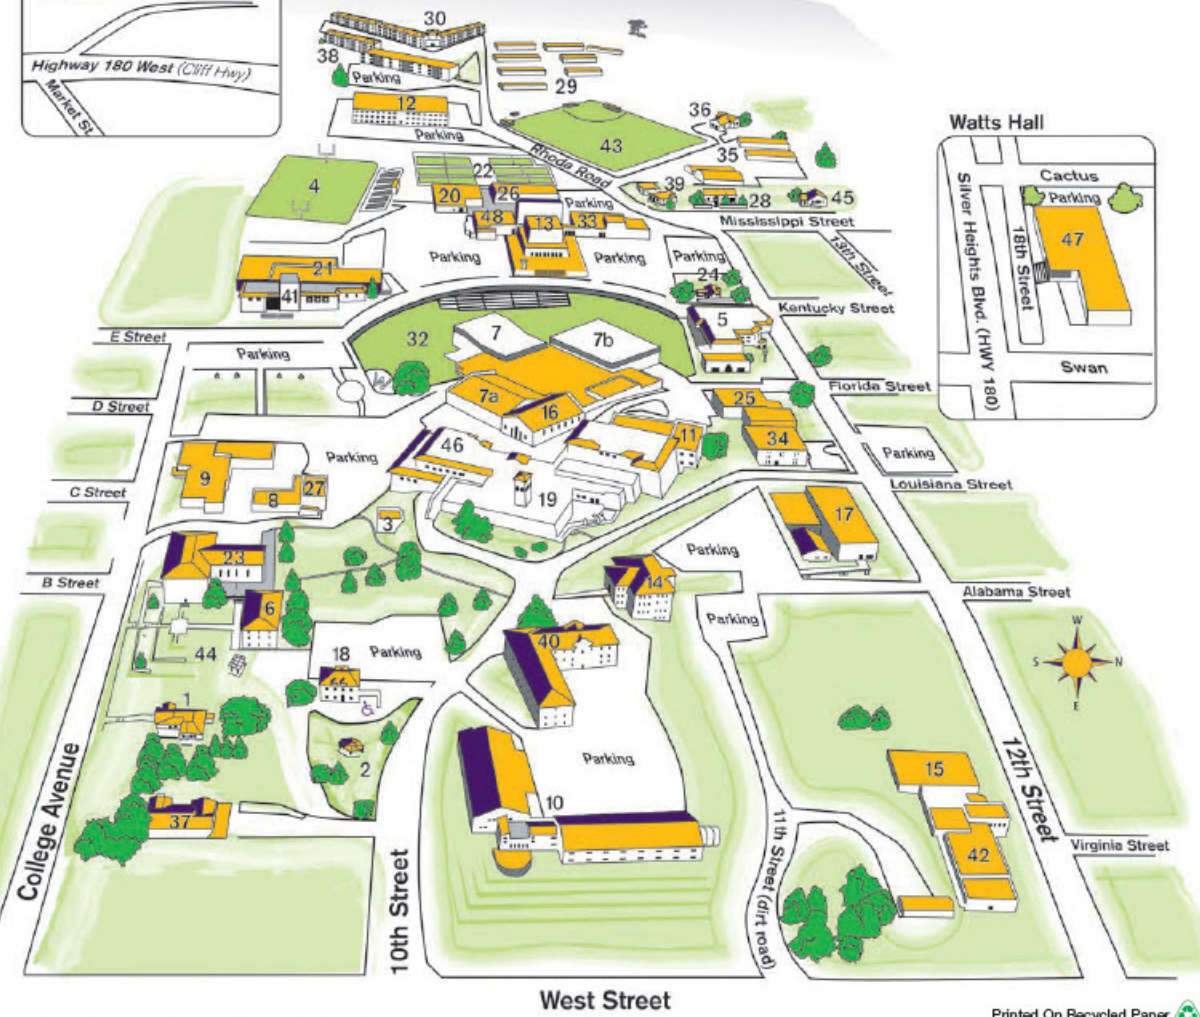

WHERE  
ADVENTURE & EDUCATION  
INTERTWINE

**Western New Mexico University  
Campus Map Legend**

- |  |  |  |
|--|--|--|
| 1. 502 W. Annex                                    | 15. Glaser Hall <b>GLASHL</b>                    | 32. Old James Stadium                        |
| 2. Alumni Garden                                   | 16. Graham Gymnasium <b>GRAGYM</b>               | 33. Parotti Bldg. <b>PAROTT</b>              |
| 3. Barnard Hall                                    | 17. Harlan Hall <b>HARLHL</b>                    | 34. Phelps Dodge Bldg. <b>PHELPS</b>         |
| 4. Ben Altamirano Field                            | 18. Hunter Hall <b>HUNTHL</b>                    | 35. Physical Plant                           |
| 5. Besse-Forward Global Resource Ctr <b>GRCENT</b> | 19. J. Cloyd Miller Library <b>MLIBRY</b>        | 36. Physical Plant House                     |
| 6. Bowden Hall                                     | 20. James B. Fox Athletic Complex <b>FOXCOMP</b> | 37. President's Residence                    |
| 7. Brancheau P.E. Complex <b>PECOMP</b>            | 21. Juan Chacon Bldg. <b>JUANCB</b>              | 38. Regents Row                              |
| a. Field House                                     | 22. Kilpatrick Tennis Courts                     | 39. Rhoda House                              |
| b. Intramural Gym                                  | 23. Light Hall <b>LIGTHL</b>                     | 40. Ritch Hall                               |
| 8. Campus Police                                   | 24. Math Annex                                   | 41. School of Nursing Bldg. <b>NURSL</b>     |
| 9. Castorena Hall — Administration Bldg.           | 25. Martinez-Fall Bldg. <b>MARTINB</b>           | 42. Sechler-Rhoades Hall <b>SECHHL</b>       |
| 10. Centennial Hall                                | 26. McCray Art Bldg. <b>MCCRAY</b>               | 43. Softball Field                           |
| 11. Chino Bldg <b>CHINOB</b>                       | 27. M.E.Ch.A. Bldg.                              | 44. The Gardens at WNMU                      |
| 12. Eckles Hall                                    | 28. Mississippi House                            | 45. The Center for Gender Equity             |
| 13. Fine Arts Center Theatre <b>FACTCR</b>         | 29. Muir Heights                                 | 46. Thomas B. McDonald Student Memorial Ctr. |
| 14. Fleming Hall — University Museum <b>FLEMHL</b> | 30. Mustang Village                              | 47. Watts Hall (Off Campus) <b>WATTHL</b>    |
|  | 31. New James Stadium (Off Campus) <b>JAMSTA</b> | 48. Webb Drama Bldg. <b>WDRAMA</b>           |