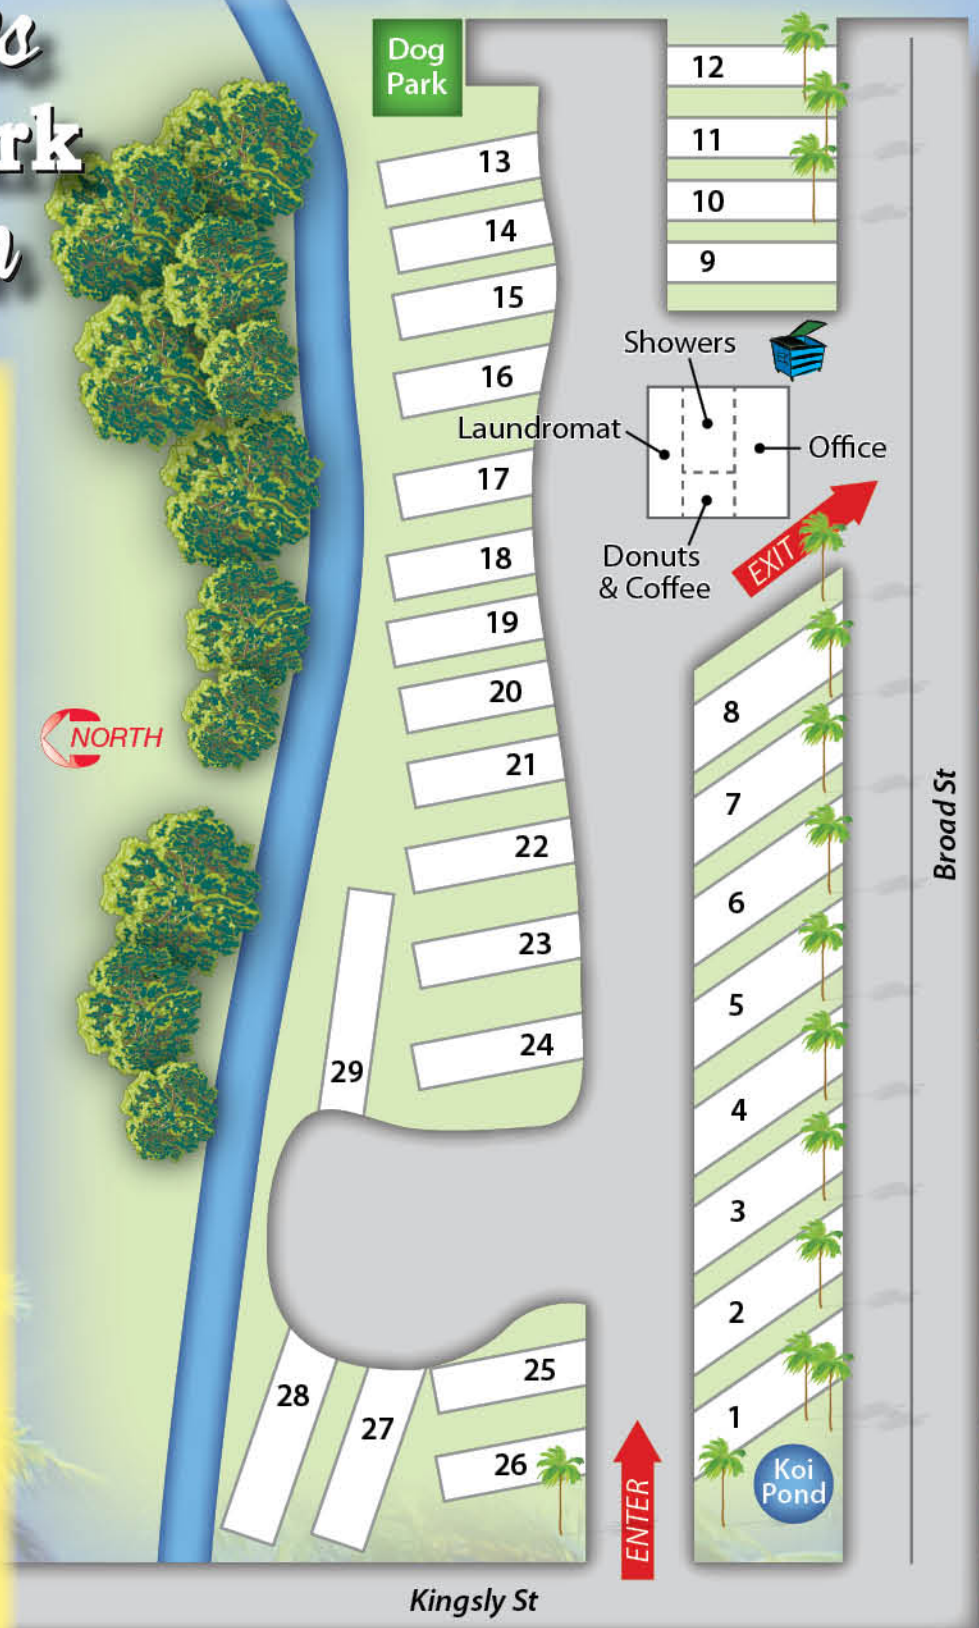

CHURCHES

BOULEVARD CHURCH OF CHRIST
2801 Enterprise Blvd. • 337-439-9761

FIRST BAPTIST CHURCH MOSS BLUFF
276 Old Highway 171 • 337-855-9067

ST. THEODORE CATHOLIC CHURCH
785 Sam Houston Jones Parkway, Moss Bluff
337-855-6662

MOSS BLUFF UNITED METHODIST CHURCH
735 Sam Houston Jones Parkway • 337-855-6241

EASTWOOD UNITED PENTECOSTAL CHURCH
2501 Opelousas Street • 337-439-3425

TV CHANNELS

- 2.....KJAC-HD NBC Beaumont, TX
- 3.....KATC-ABC Lafayette, LA
- 4.....Local Access
- 5.....Local Government
- 6.....KFDM-CBS Beaumont, TX
- 7.....KVHP-DT HD CW Lake Charles, LA
- 8.....Suddenlink Homesource
- 9.....KPLC-HD-NBC Lake Charles, LA
- 10.....KLFY-HD-CBS Lafayette, LA
- 11.....KVHP-HD-FOX Lake Charles, LA
- 12.....KBMT-HD-ABC Beaumont, TX
- 13.....KLTL-HD-PBS Lake Charles, LA
- 14.....Leased Access
- 15.....EVINE Live
- 16.....Jewelry Television
- 20.....KFAM-LP (IND) Lake Charles, LA
- 22.....Trinity Broadcasting Network
- 23.....EWTN
- 24.....EWTN Español
- 25.....The Weather Channel HD
- 26.....C-SPAN HD
- 27.....C-SPAN 2
- 28.....QVC HD
- 29.....Home Shopping Network HD
- 130.....KPLC-DT Bounce TV
- 131.....KPLC-DT GRIT TV
- 133.....KLTL-DT-LPB2
- 134.....KLTL-DT-LPB3

LAUNDRY/SHOWER CODE:

WI-FI AVAILABLE
Password: ourguest