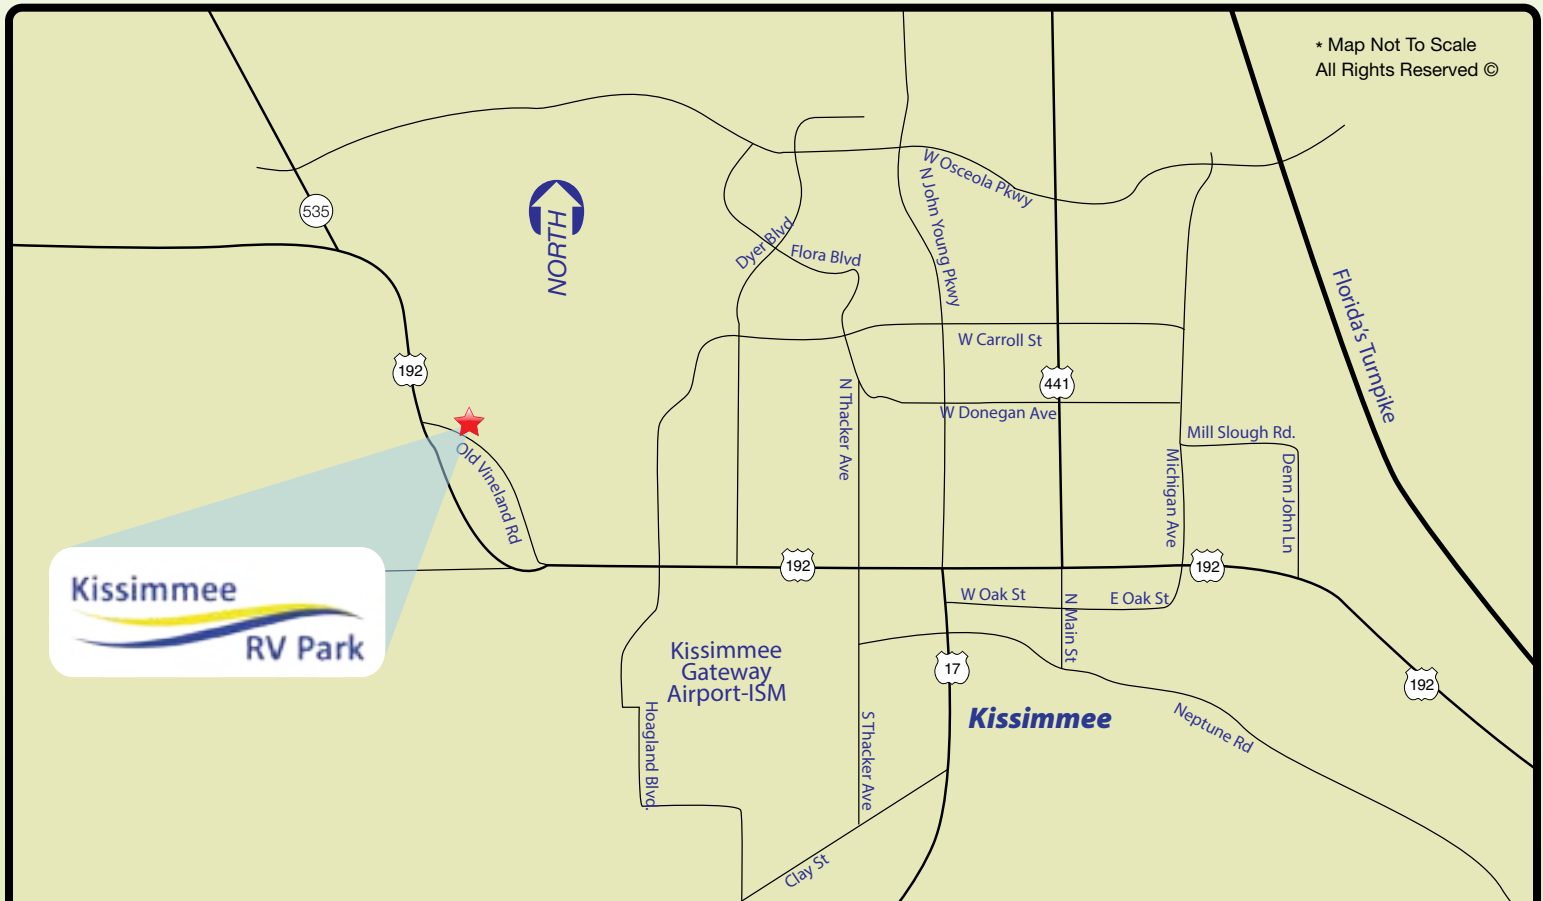

### Attractions

- MAGIC KINGDOM - 6.5 MILES
- EPCOT - 7.6 MILES
- SEA WORLD - 8.8 MILES
- ORLANDO INTL. AIRPORT - 12.2 MILES
- UNIVERSAL STUDIOS - 13.4 MILES
- ISLANDS OF ADVENTURE - 13.4 MILES

RV Parks

**Jennings KOA Holiday**

2039 Hamilton Avenue  
Jennings, FL 32053  
(386) 938-3321  
www.jenningskoa.com

**New Orleans RV Resort & Marina**

6001 France Road  
New Orleans, LA 70126  
(504) 286-8157  
www.neworleansrvresort.com

**Skyline RV Resort**

10933 Townline Rd.  
Darien, NJ 14040  
(585) 591-2021  
www.skylinervresort.com

**Cross Creek Camping Resort**

3190 S Old State Rd.  
Delaware, OH 43015  
(740) 549-2267  
www.crosscreekrvp.com

\* Map Not To Scale  
All Rights Reserved ©