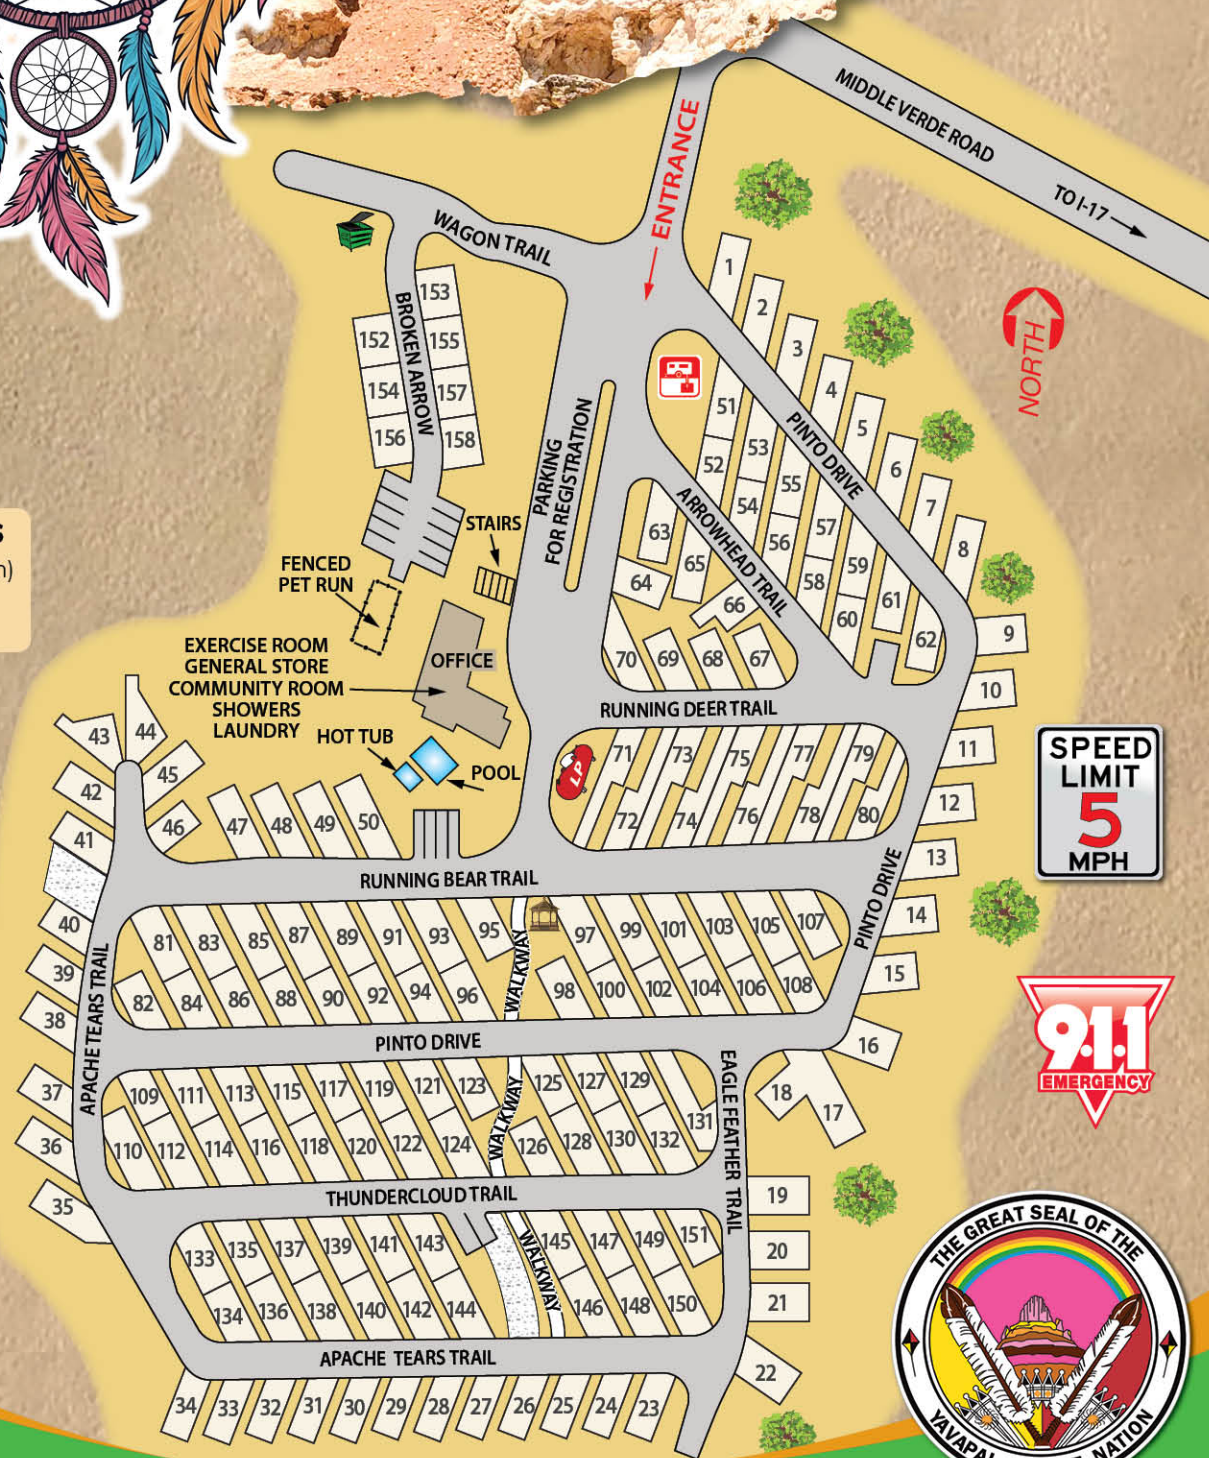

All Rights Reserved © 2025

Printed On Recycled Paper

Remember you are always welcome to extend your stay.