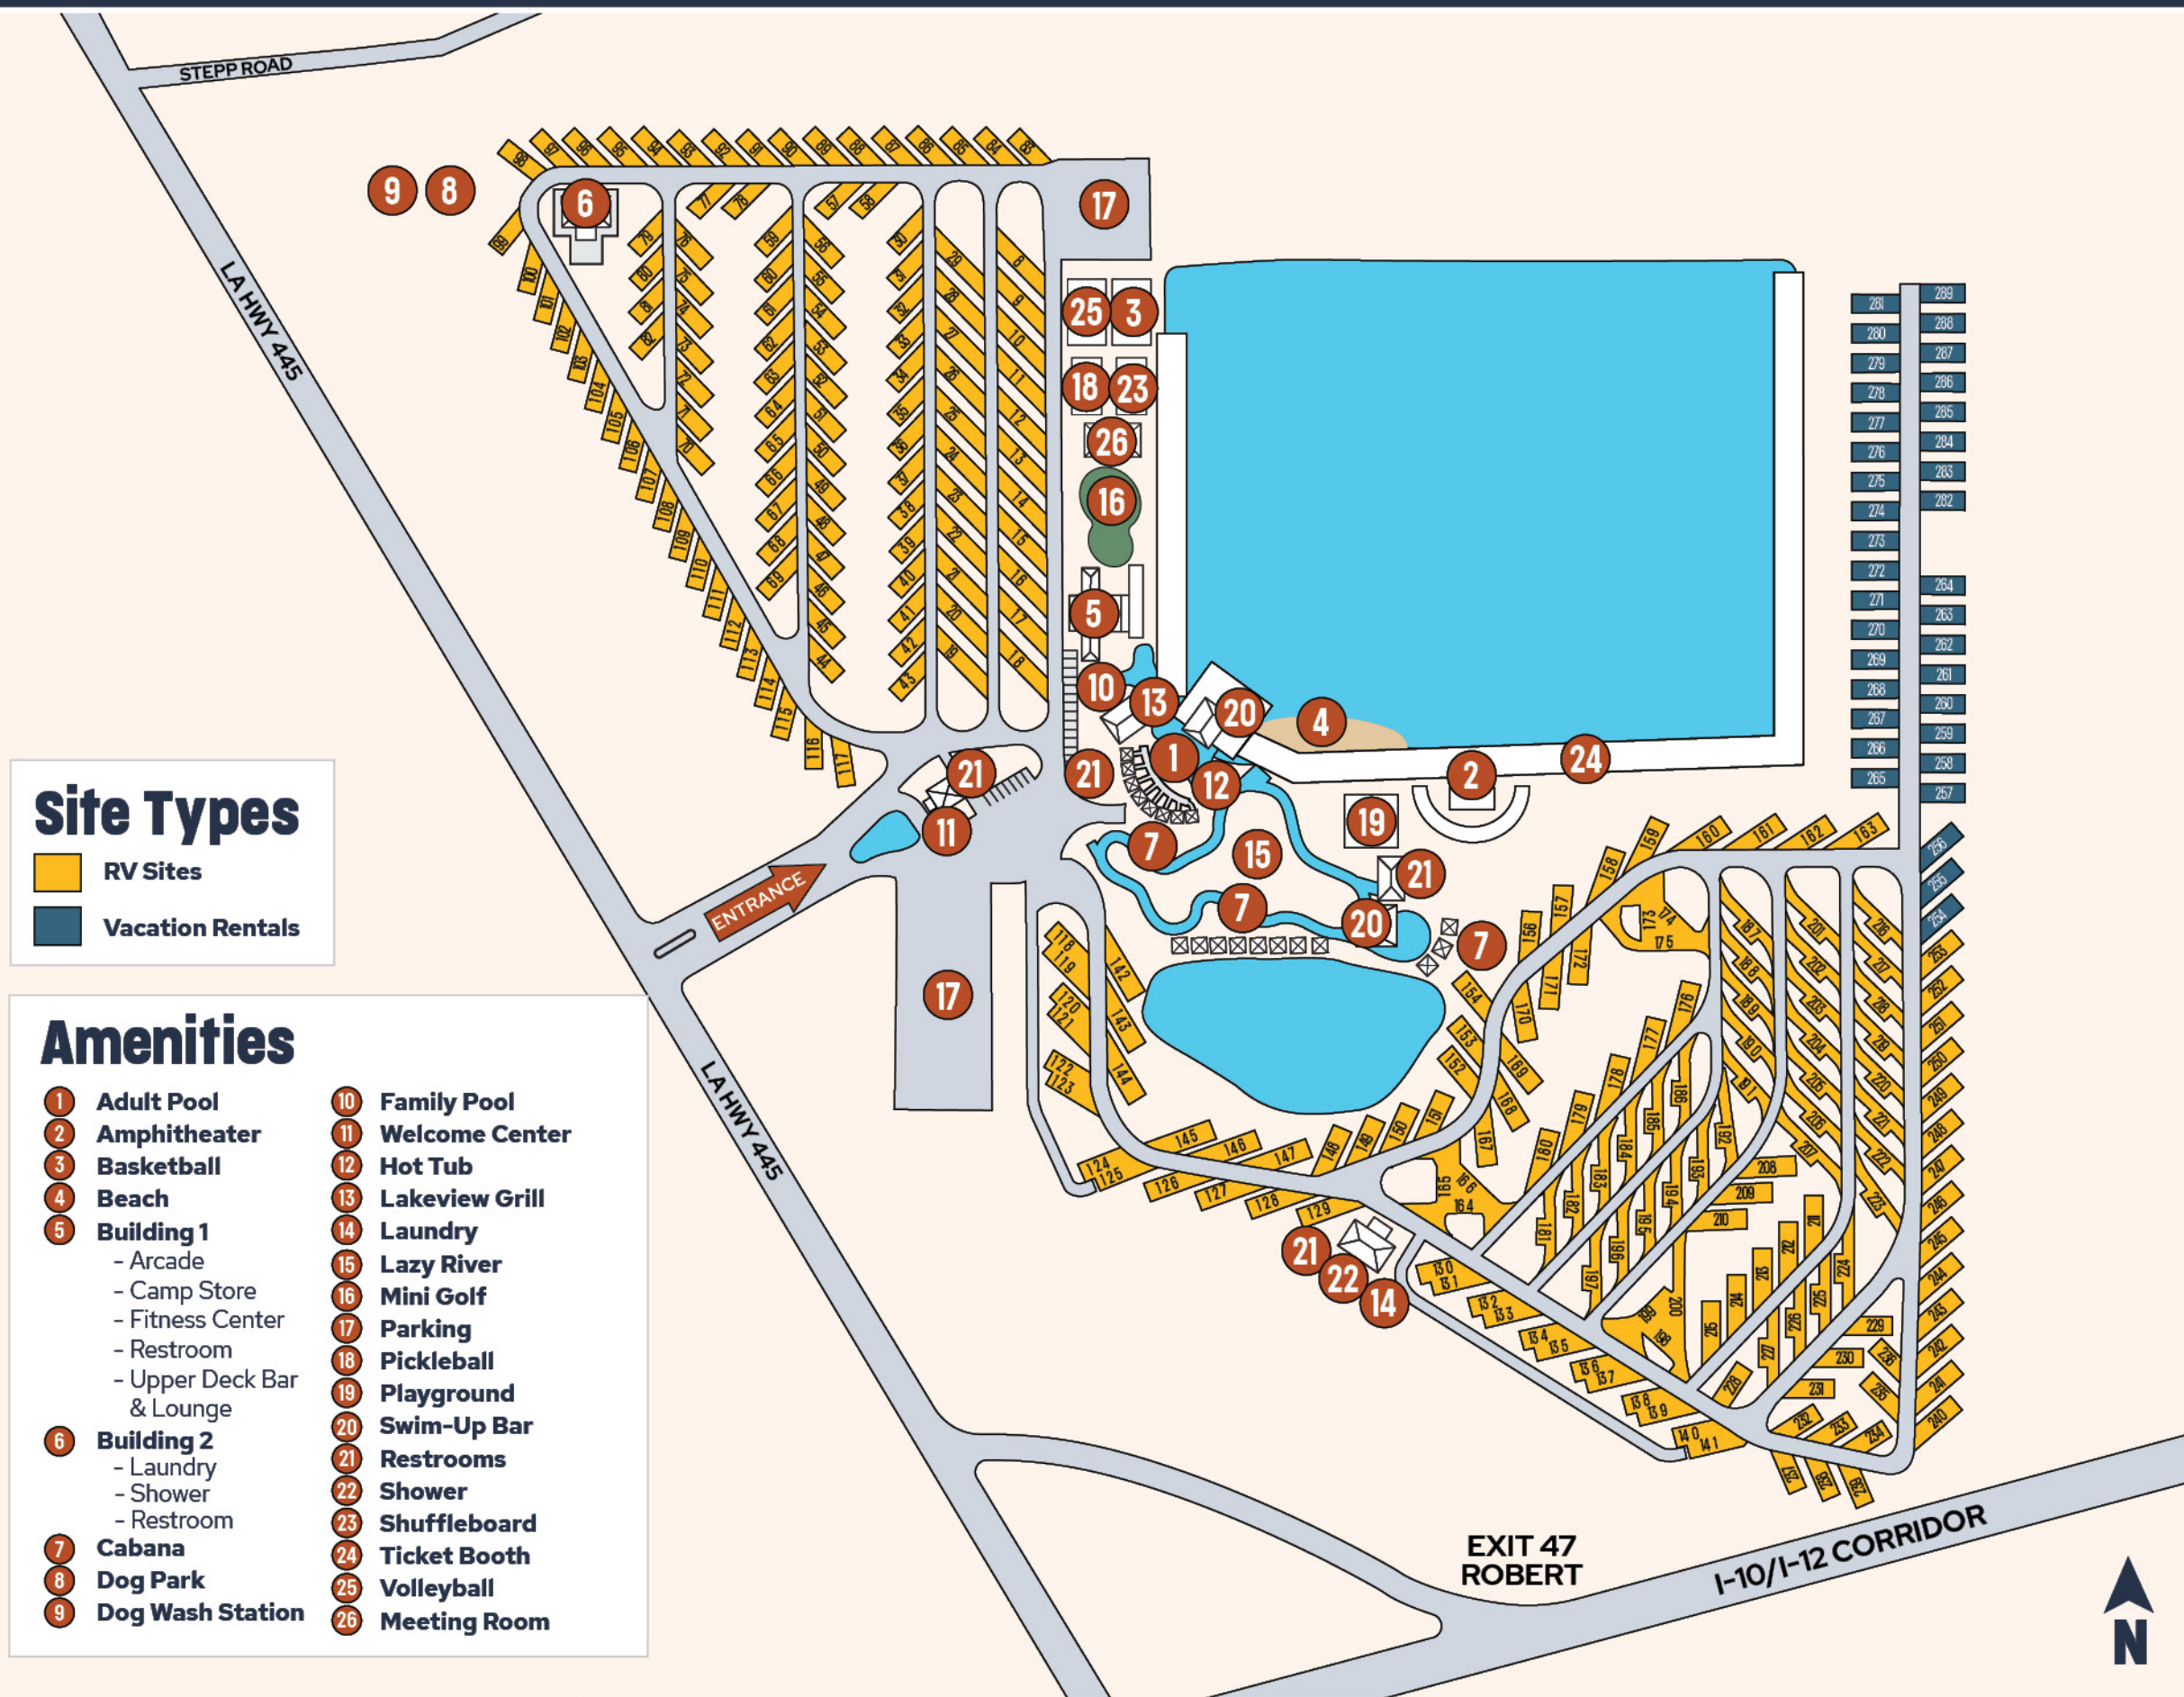

**SUN OUTDOORS**  
NEW ORLEANS NORTH SHORE

43234 LA-445  
Ponchatoula, LA 70454  
SONewOrleansNorthShore.com

Check out our activities  
and events schedule

Scan QR code for  
rules and regulations

**ROBERT SUPERMARKET**  
22610 Hwy.190 Robert, LA 70455

985-902-8345

Fresh Sushi Daily

STORE HOURS:  
SUN-THUR 6AM-8PM  
FRI-SAT 6AM-9PM

Propane Exchange

GROCERIES • PRODUCE • MEAT • DELI • BAKERY • PIZZA • BEER, WINE, LIQUOR

**RVING USA** Mobile App

Find Places & Services Every RVer Needs

Download on the App Store  
GET IT ON Google Play

Scan QR Code to Take Local Advertisers and Area Map with You!

**SUN OUTDOORS**  
NEW ORLEANS NORTH SHORE

Covered RV and Boat Parking - Uncovered parking available

12056 Old Hwy 40  
Independence, LA 70443  
985-222-1181

www.storeatmax.com

ONE BLOCK off I-55  
EXIT HWY 40 East  
FOLLOW THE SIGNS

**MaxStorage**  
STORE AT MAX... THEN RELAX