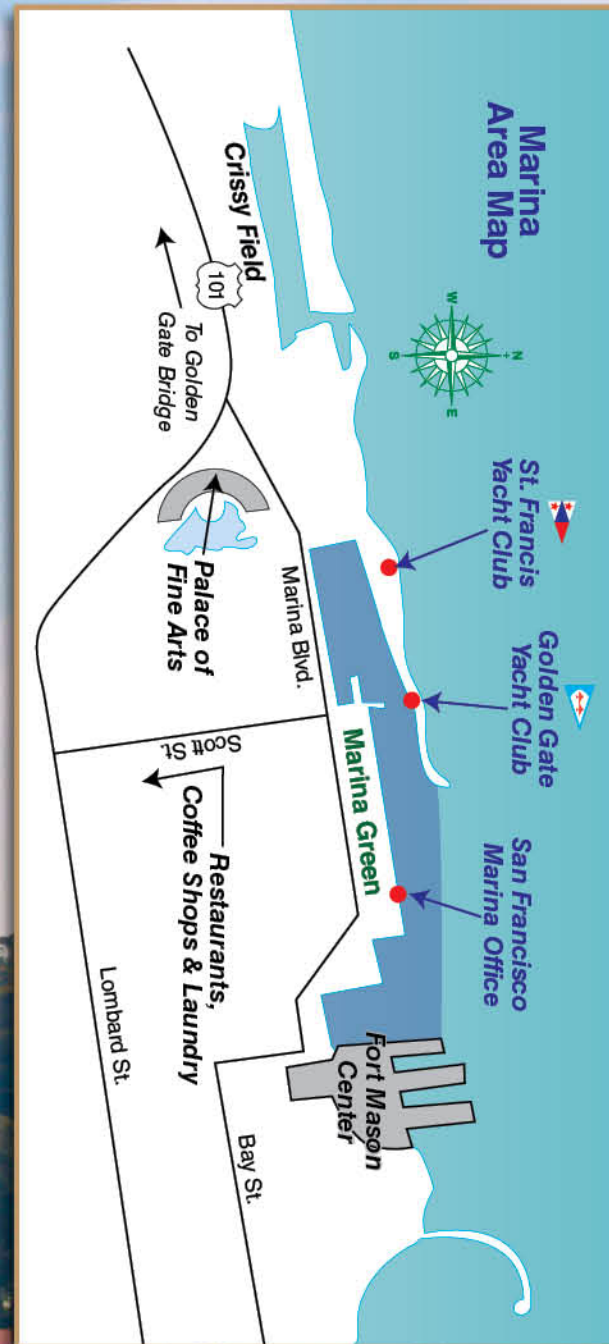

San Francisco Marina

Small Craft Harbor

Latitude:
37.8064770
Longitude:
-122.4423510

FACILITIES

- Fuel dock for diesel and gasoline services.
- Two pump out stations are available 24 hours a day, seven days a week, to all boaters.
- Kayak storage and launching.
- Uncontaminated used engine oil and oil filter recycling is available.
- Public and permitted parking available.

For all reservation information please call:

415-831-6322

ATTRACTIONS

- Located right in San Francisco! With access to mass transit and bike paths.
- Marina Green Park, which is home to many events including Escape from Alcatraz, Fleet Week, Sail GP & more.
- Marina Green also has several "par course" workout stations along its perimeter.
- Adjacent to the Fort Mason Center for Arts & Culture and the Palace of Fine Arts.

Scan this code and go to our website for rules, regulations and more info.

1 Marina Green Dr. • San Francisco, CA 94123
www.sfrecpark.org/marina

San Francisco Marina Small Craft Harbor
415-831-6322
sfrecpark.org/1228/Marina-Yacht-Harbor