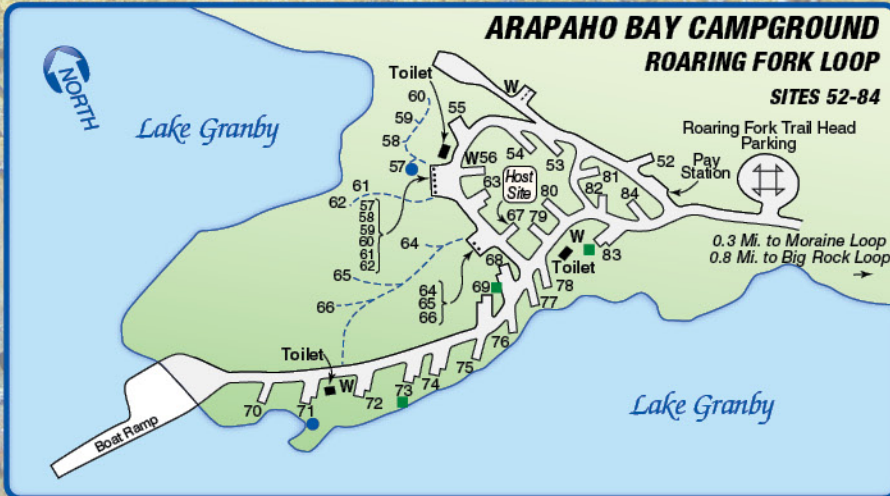

Legend

- First Come, First Serve
- Double
- Triple/3 Singles
- W Water

Campgrounds Not Shown In Detail On This Brochure Are Non-Reservable
Cutthroat Bay Group and Willow Creek Group are Reservable

ARAPAHO BAY CAMPGROUND ROARING FORK LOOP

ARAPAHO BAY CAMPGROUND MORaine LOOP

ARAPAHO BAY CAMPGROUND BIG ROCK LOOP