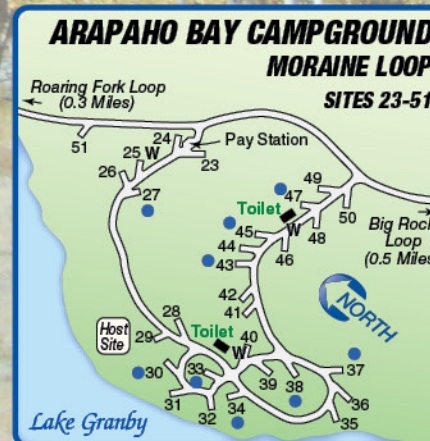

ARAPAHO NATIONAL FOREST

Sulphur Ranger District Campgrounds

Denver Creek • Cutthroat Bay • Willow Creek • Sunset Point • Horseshoe • Sugarloaf • South Fork

Featuring These Reservable Campgrounds In Detail

Legend

- First Come, First Serve
- Double
- Triple/3 Singles
- W Water

Campgrounds Not Shown In Detail On This Brochure Are Non-Reservable
Cutthroat Bay Group and Willow Creek Group are Reservable

ARAPAHO BAY CAMPGROUND ROARING FORK LOOP

ARAPAHO BAY CAMPGROUND MORaine LOOP

ARAPAHO BAY CAMPGROUND BIG ROCK LOOP