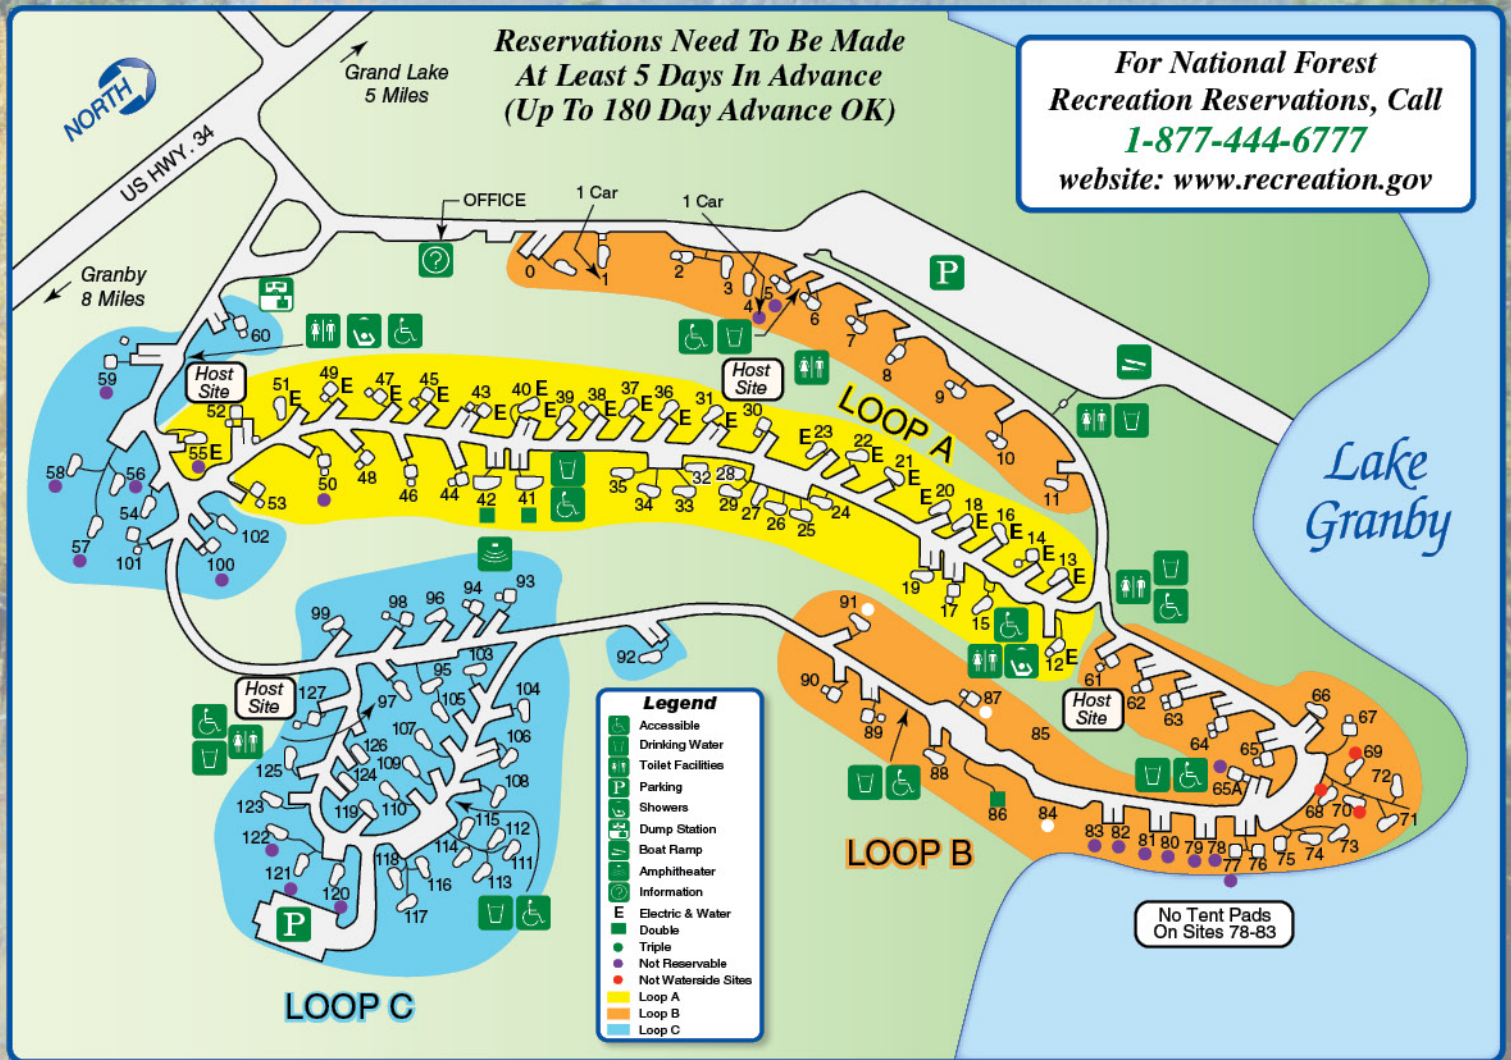

ARAPAHO NATIONAL FOREST

Sulphur Ranger District Campgrounds

Denver Creek • Cutthroat Bay • Willow Creek • Sunset Point • Horseshoe • Sugarloaf • South Fork

Featuring These Reservable Campgrounds In Detail

STILLWATER • GREEN RIDGE • ARAPAHO BAY

These Campgrounds Are In Grand County, Colorado

STILLWATER CAMPGROUND

Sheriff Non-Emergency
(970) 725-3311

For Area Map & Camper Services,
See Inside of This Brochure

Operated By

Outdoor
Recreation
Hospitality

530-529-0578

Southcast Publications

All Rights Reserved © 2025