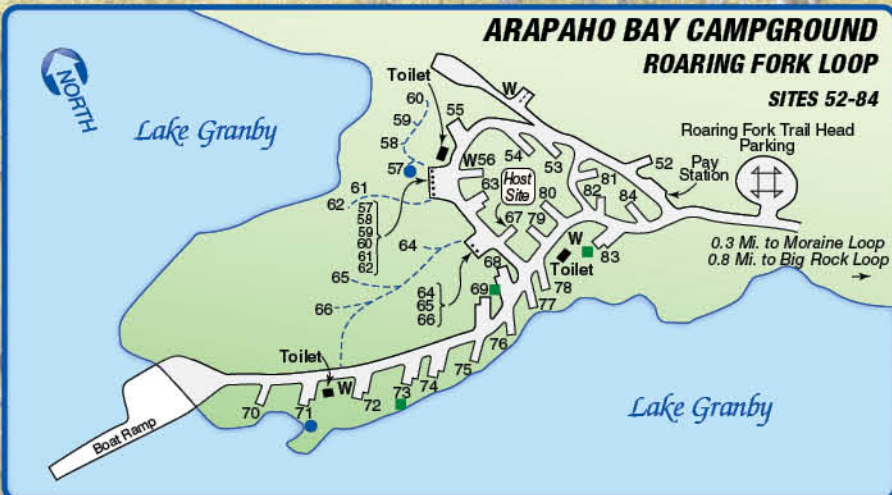

Legend

- First Come, First Serve
- Double
- Triple/3 Singles
- W Water

ARAPAHO NATIONAL FOREST CAMPGROUNDS Operated By Vista Recreation

Campgrounds Not Shown In Detail On This Brochure Are Non-Reservable
Cutthroat Bay Group and Willow Creek Group are Reservable

ARAPAHO BAY CAMPGROUND ROARING FORK LOOP

ARAPAHO BAY CAMPGROUND MORaine LOOP

ARAPAHO BAY CAMPGROUND BIG ROCK LOOP

ON THE TRAIL RENTALS

SIDE BY SIDE RENTALS

All New Machines

ENJOY OVER 130 MILES OF TRAILS AND BEAUTIFUL SCENERY ON THE TRAIL RENTALS

Printed in the USA

BIGHORN BAGELS

Get Your East Coast Bagels on the East Side of Grand County

(970) 798-8007 (970) 557-3229

1141 Grand Ave. Grand Lake, CO 1 W. Agate Ave. #3 Granby, CO

ORDER ONLINE @ bighornbagels.com