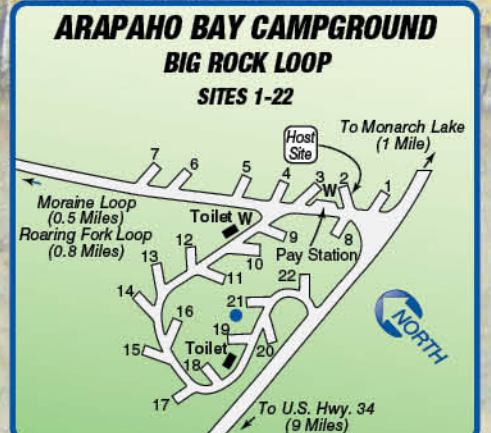

Legend

- First Come, First Serve
- Double
- Triple/3 Singles
- W Water

ARAPAHO NATIONAL FOREST CAMPGROUNDS Operated By Vista Recreation

Campgrounds Not Shown In Detail On This Brochure Are Non-Reservable
Cutthroat Bay Group and Willow Creek Group are Reservable

ARAPAHO BAY CAMPGROUND ROARING FORK LOOP

ARAPAHO BAY CAMPGROUND MORaine LOOP

ARAPAHO BAY CAMPGROUND BIG ROCK LOOP

ON THE TRAIL RENTALS

SIDE BY SIDE RENTALS

All New Machines

ENJOY OVER 130 MILES OF TRAILS AND BEAUTIFUL SCENERY ON THE TRAIL RENTALS