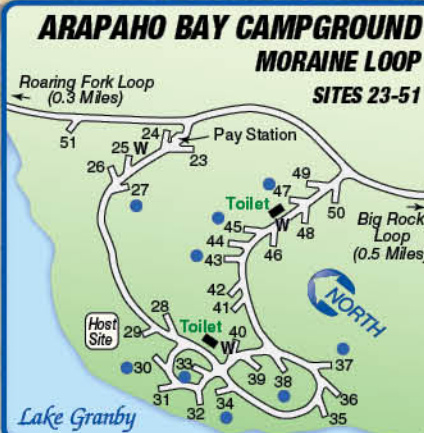

Legend

- First Come, First Serve
- Double
- Triple/3 Singles
- W Water

ARAPAHO NATIONAL FOREST CAMPGROUNDS Operated By Vista Recreation

Campgrounds Not Shown In Detail On This Brochure Are Non-Reservable
Cutthroat Bay Group and Willow Creek Group are Reservable

ARAPAHO BAY CAMPGROUND ROARING FORK LOOP

ARAPAHO BAY CAMPGROUND MORaine LOOP

ARAPAHO BAY CAMPGROUND BIG ROCK LOOP

ON THE TRAIL RENTALS

SIDE BY SIDE RENTALS

All New Machines

ENJOY OVER 130 MILES OF TRAILS AND BEAUTIFUL SCENERY ON THE TRAIL RENTALS