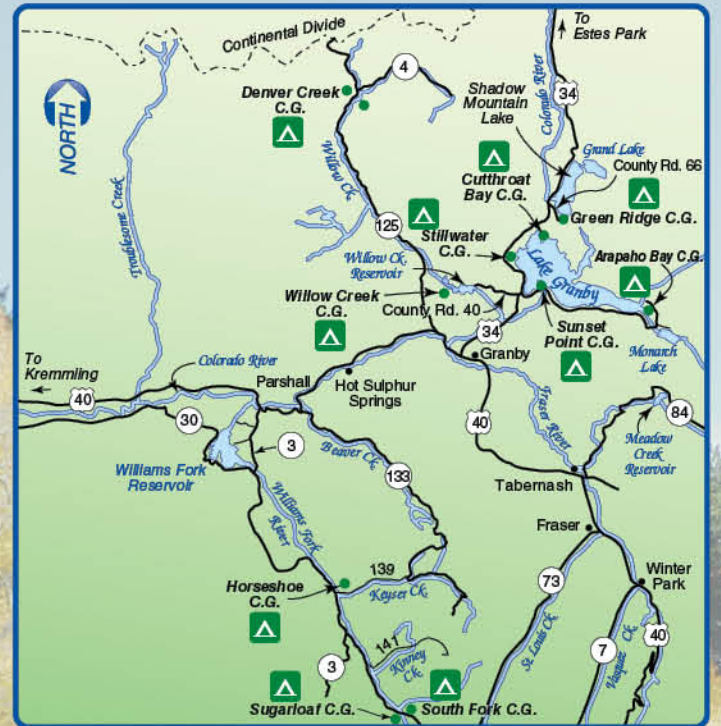

ARAPAHO NATIONAL FOREST

Sulphur Ranger District Campgrounds

Denver Creek • Cutthroat Bay • Willow Creek • Sunset Point • Horseshoe • Sugarloaf • South Fork

Featuring These Reservable Campgrounds In Detail

Legend

- First Come, First Serve
- Double
- Triple/3 Singles
- W Water

ARAPAHO NATIONAL FOREST CAMPGROUNDS Operated By Vista Recreation

Campgrounds Not Shown In Detail On This Brochure Are Non-Reservable
Cutthroat Bay Group and Willow Creek Group are Reservable

ARAPAHO BAY CAMPGROUND ROARING FORK LOOP

ARAPAHO BAY CAMPGROUND MORaine LOOP

ARAPAHO BAY CAMPGROUND BIG ROCK LOOP

ON THE TRAIL RENTALS

SIDE BY SIDE RENTALS

All New Machines

ENJOY OVER 130 MILES OF TRAILS AND BEAUTIFUL SCENERY ON THE TRAIL RENTALS