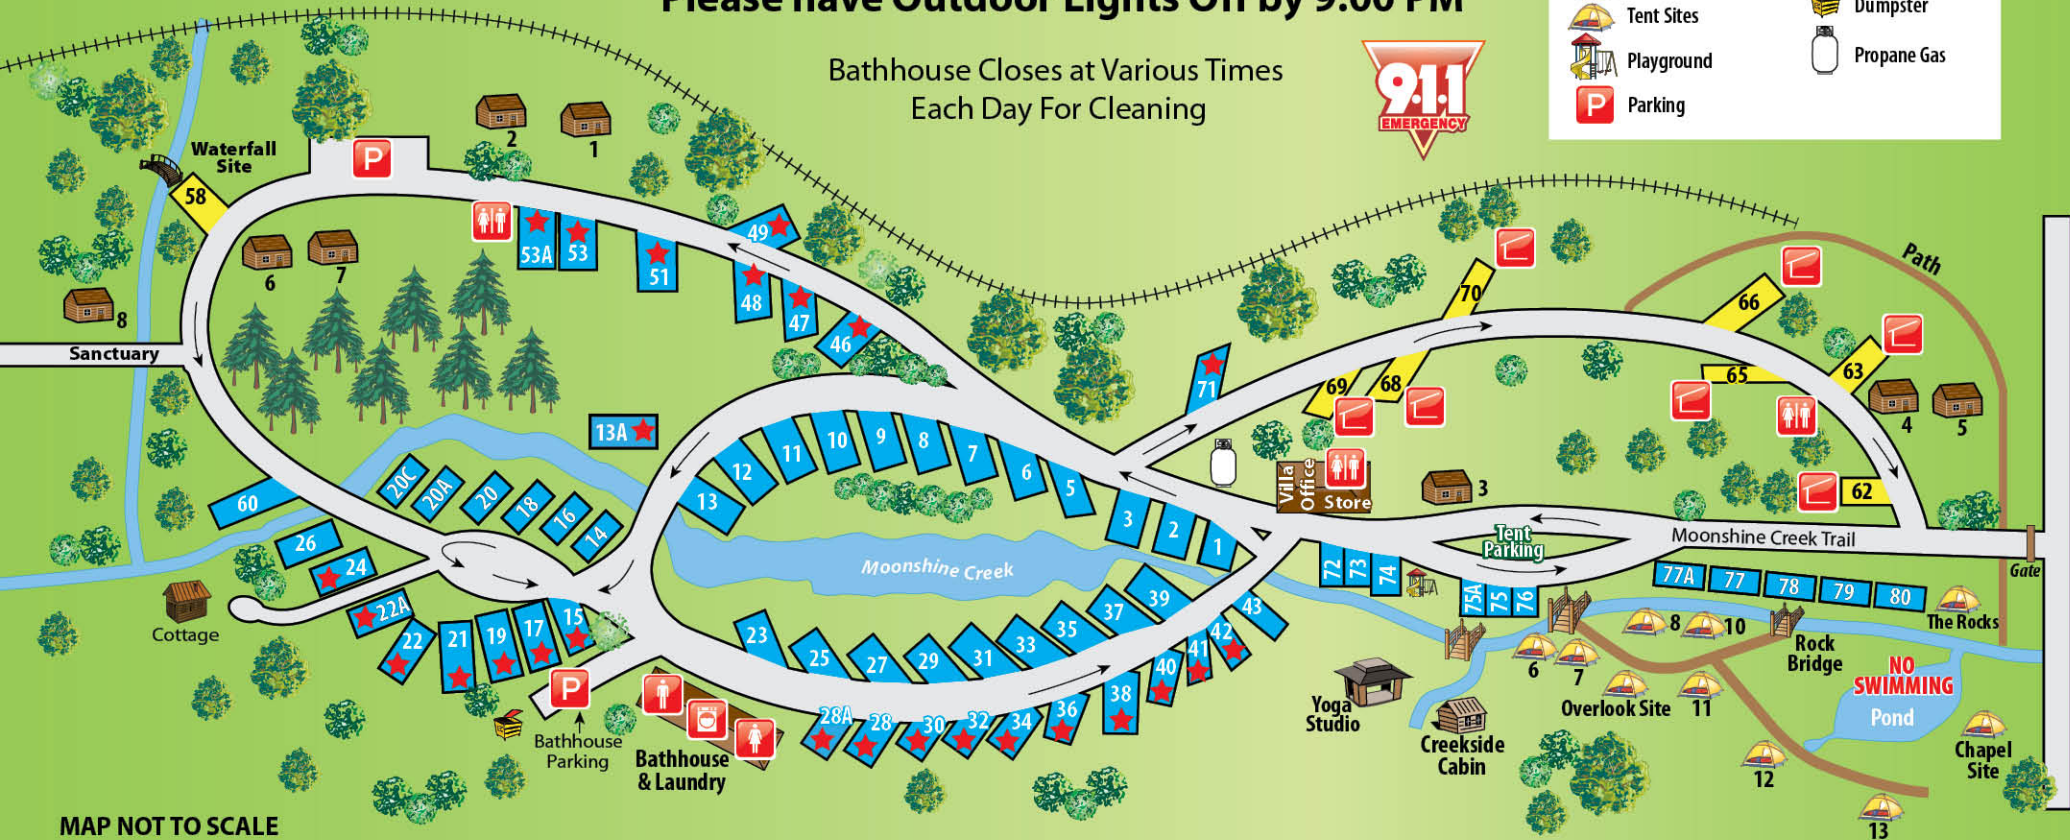

### Do's and Don'ts

- We are a Dark Park Lights out by 9pm
- NO hammocks on any site
- DO NOT bring firewood into campground
- Only enter creek at designated spots
- NO stakes on RV sites
- DO NOT climb banks, stay on paths
- Pets must be leashed and picked up after
- Quiet Time 10:00 PM to 8:00 AM, dogs too
- Sanctuary: NO Pets, NO Children, 1 Vehicle

# Moonshine Creek Campground

P.O. Box 10 • 2486 Dark Ridge Rd.  
Sylva, NC 28779

**828-586-6666**

www.moonshinecreek.com

Your Site Number is:

Check-In Time is  
2:00 PM

Check-Out Time is  
11:00 AM

**5 MPH Speed Limit**

**We are a Dark Park**  
**Please have Outdoor Lights Off by 9:00 PM**

Bathhouse Closes at Various Times  
Each Day For Cleaning

MAP NOT TO SCALE