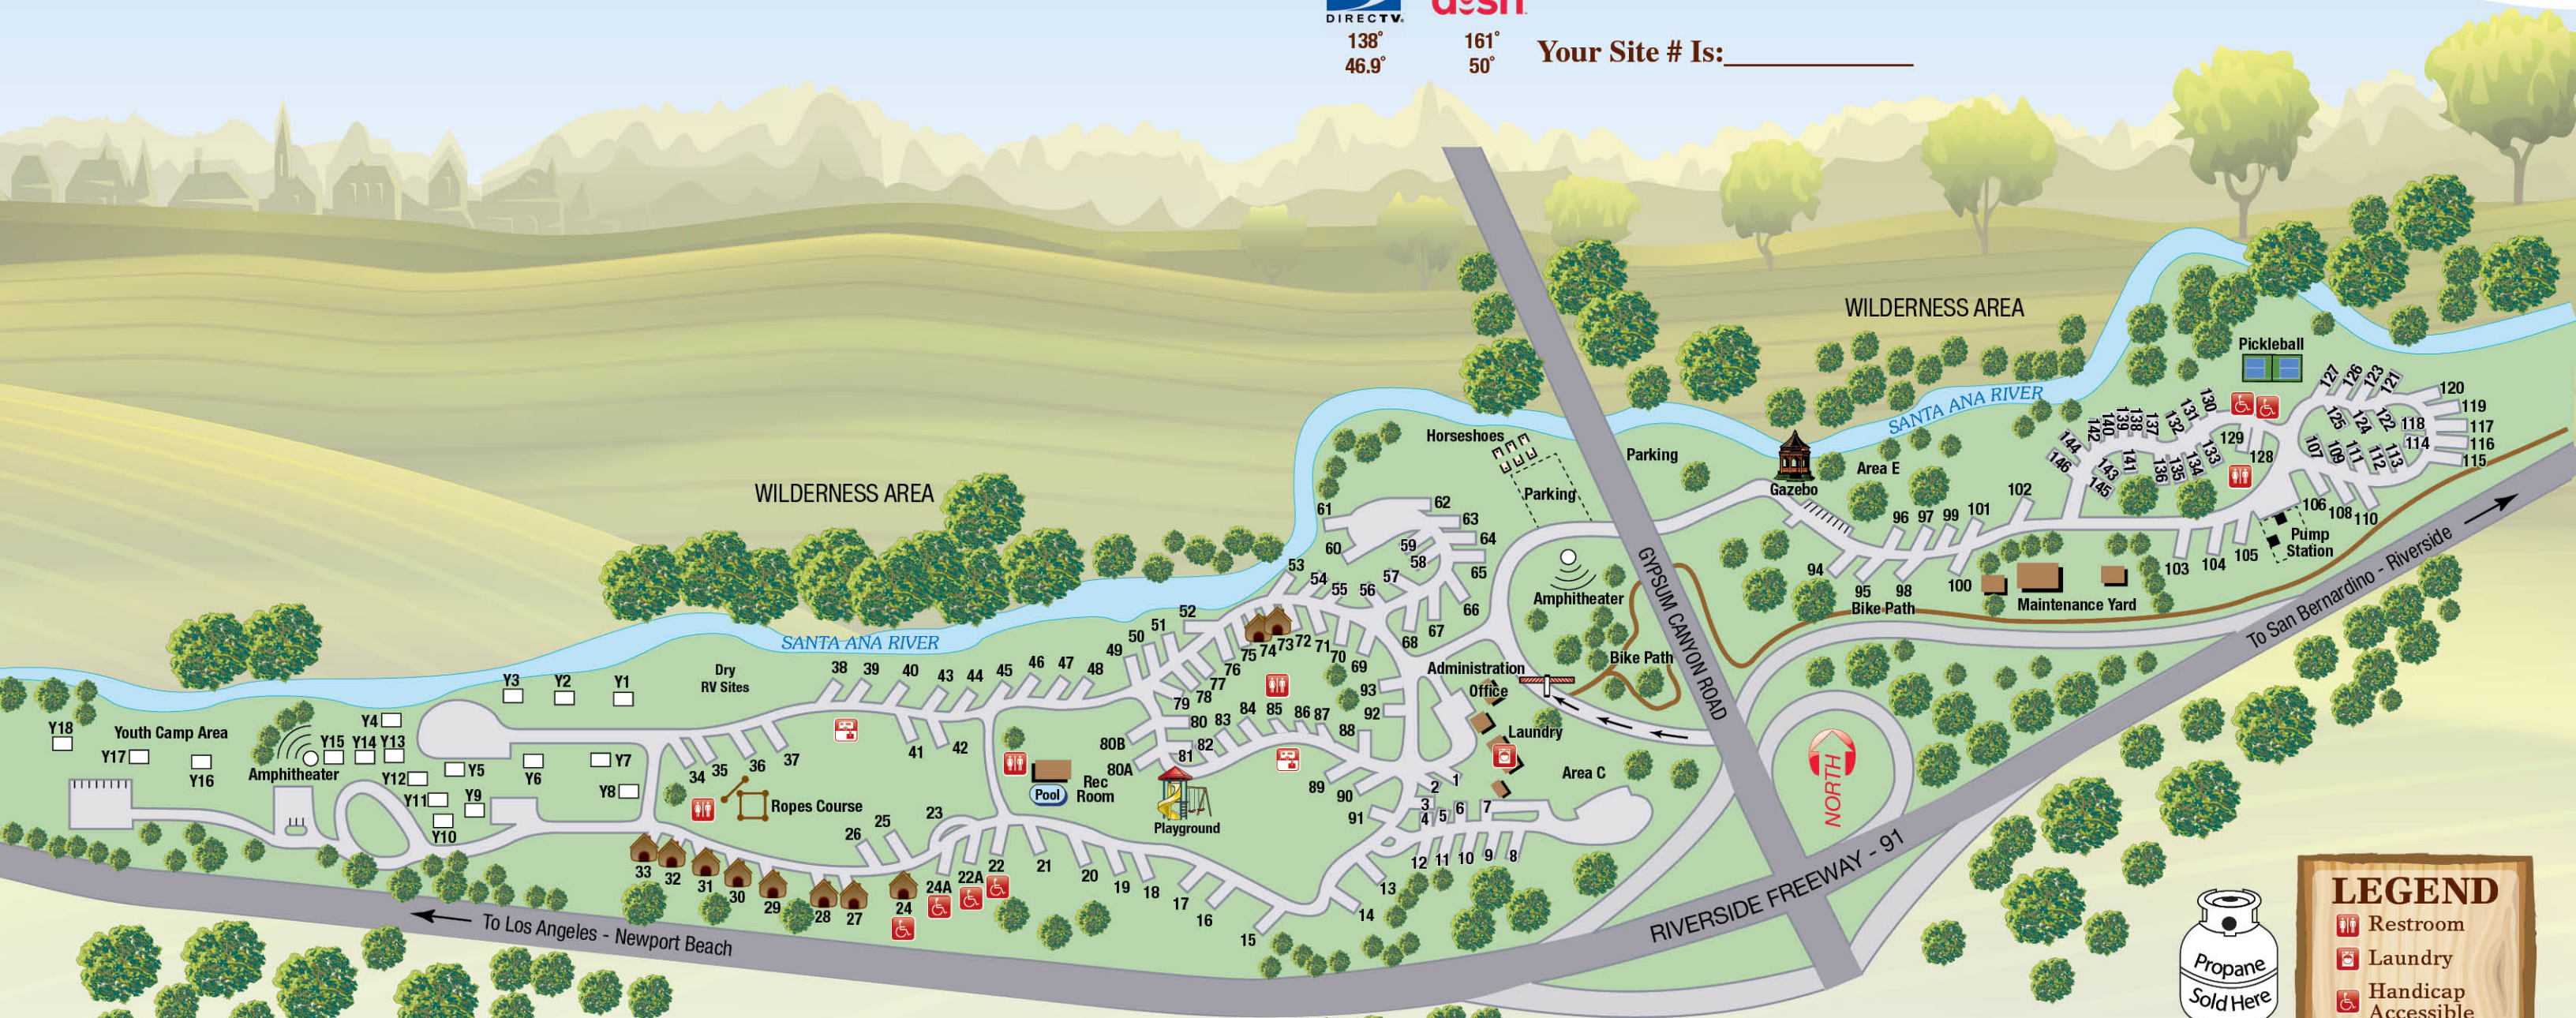

MILEAGE CHART

Disneyland	15
Knott's Berry Farm.....	18
Universal Studios.....	48
Farmers Market.....	50
Huntington Beach.....	31
Queen Mary	39
Raging Waters	30
Nixon Library.....	8
The Huntington Library & Gardens	43

2.....CBS	7.....ABC
4.....NBC	9.....KCAL
5.....WB	11.....FOX

138°
46.9°

161°
50°

Your Site # Is: _____

CAUTION!
WILDLIFE X-ING

LEGEND

	Restroom
	Laundry
	Handicap Accessible
	Dump Station
	Cabin

All Rights Reserved © 2025