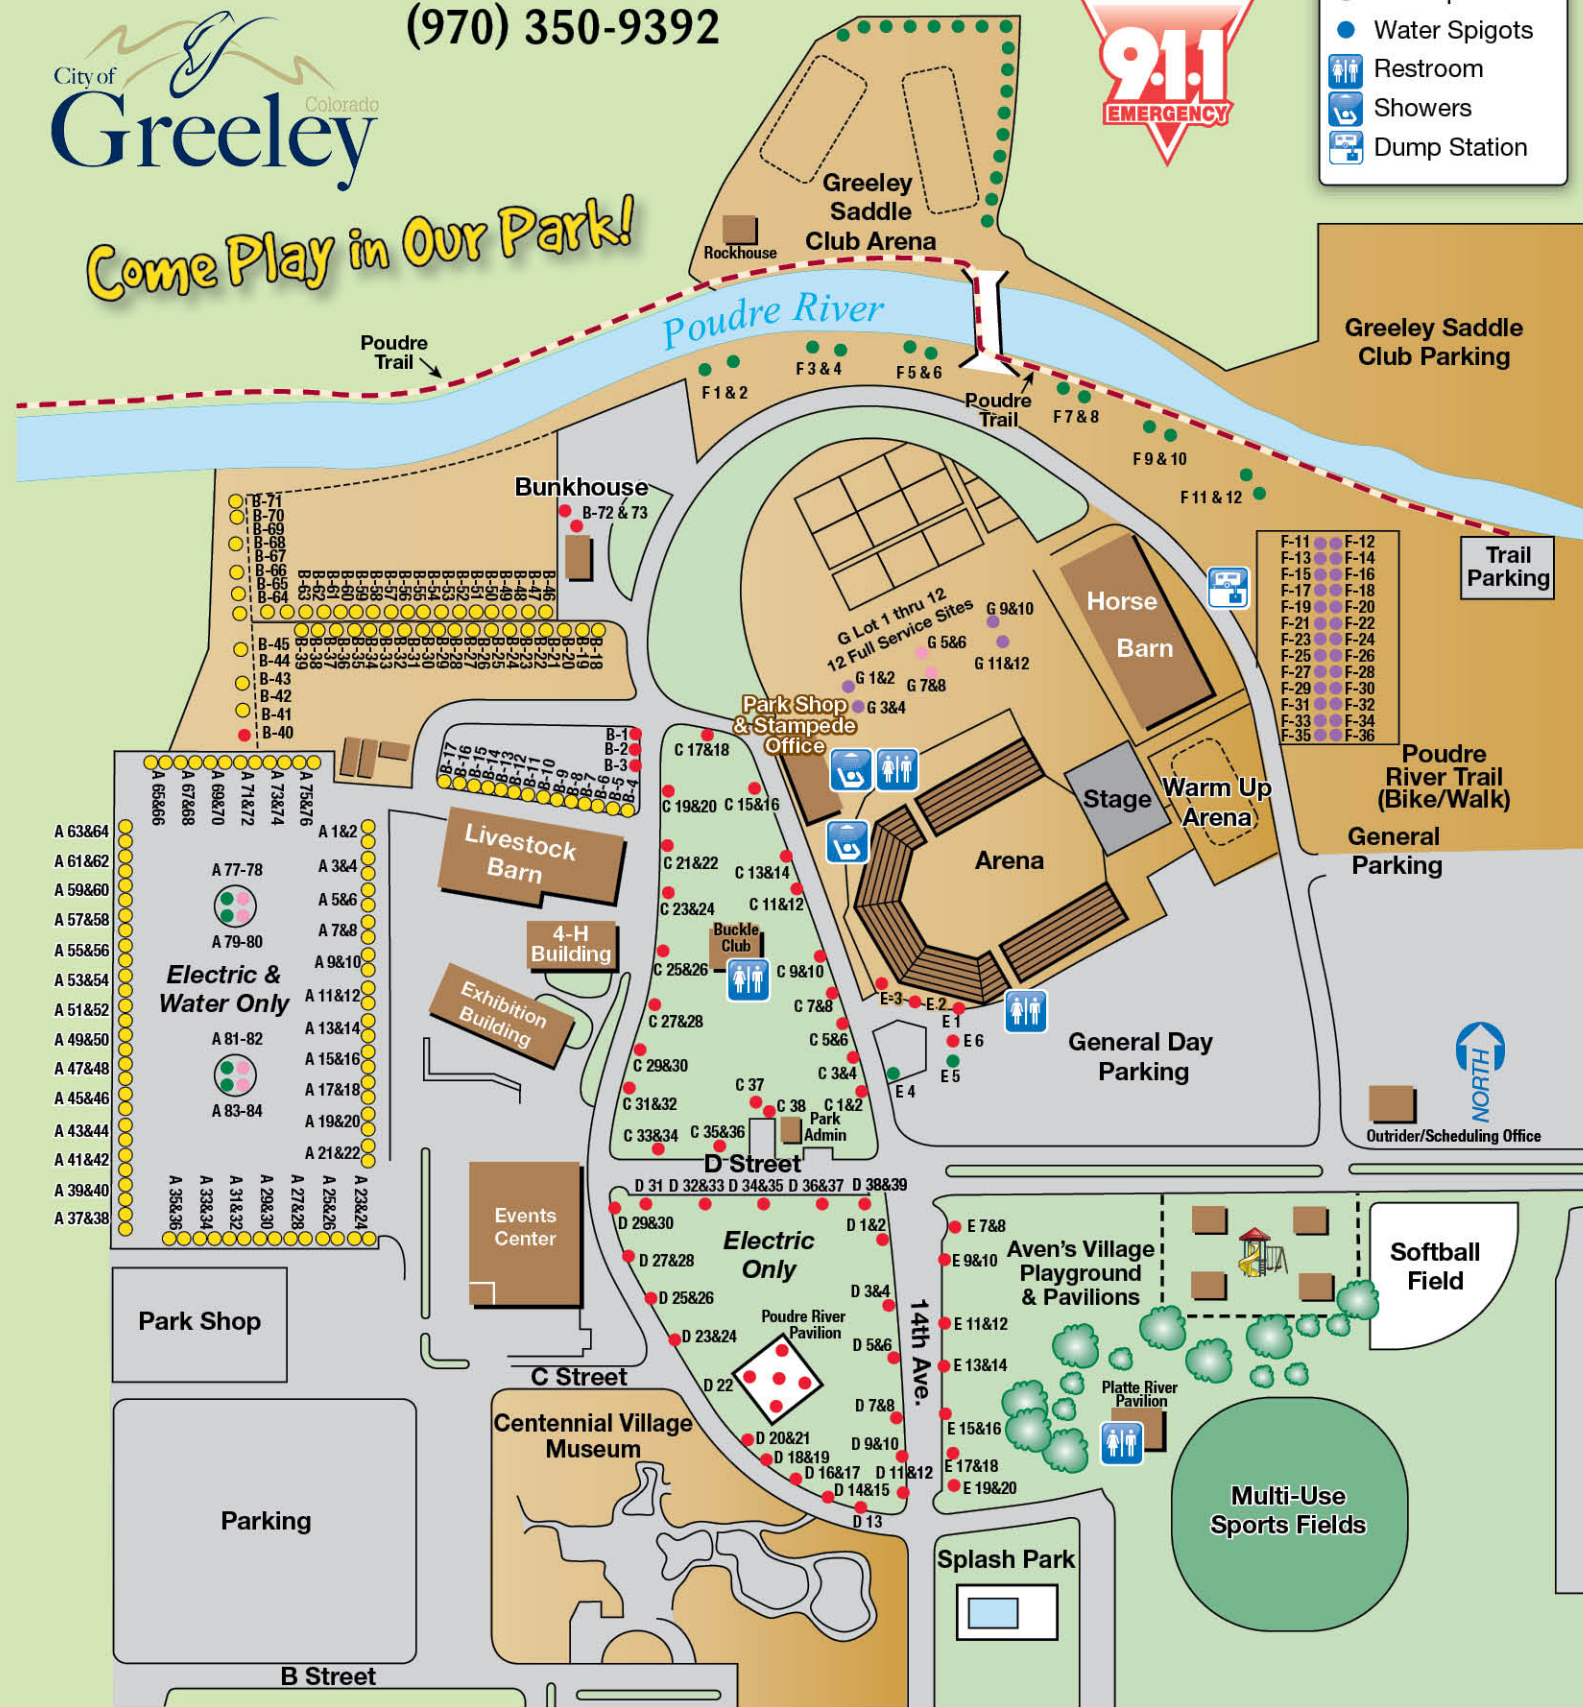

Buckle Club
1,160 sq. ft.
with a covered patio
Capacity 90

ISLAND GROVE REGIONAL PARK

501 N. 14th Ave. • Greeley, CO 80631 • Weld County

www.islandgrovepark.com

(970) 350-9392

Come Play in Our Park!

LEGEND

- 50 Amp Electric
- 50 Amp E/W
- 50/30 Amp E/W
- 30 Amp Electric
- 30 Amp E/W
- 30 Amp E/W/S
- Water Spigots
- ♿ Restroom
- ♿ Showers
- ♿ Dump Station

Island Grove Regional Park Rules

1. Pets are welcome; they are to be leashed, cleaned up after and quiet during your stay.
2. Ground fires, fireworks and firearms are prohibited.
3. If you move a picnic table, please return it to where you found it.
4. Use dumpsters and trash containers provided.
5. Please do not trim trees or shrubs. Do not attach anything to trees.
6. Quiet hours are 11 PM to 7 AM.
7. Must adhere to speed limit in park.
8. No glass containers.

Things to Do - City of Greeley

- | | |
|---|---|
| Boomerang Links Golf Course
7309 West 4th Street
970-353-GOLF (4653)
GolfinGreeley.com | Greeley Ice Haus
900 8th Avenue
970-350-9402
GreeleyIceHaus.com |
| Centennial Village
1475 A Street
970-350-9220
CentennialVillageMuseum.com | Greeley Recreation Center
651 10th Avenue
970-350-9400
GreeleyRecCenter.com |
| Highland Hills Golf Course
2200 Clubhouse Drive
970-353-GOLF (4653)
GolfinGreeley.com | Island Grove Regional Park
501 N 14th Avenue
970-350-9392
GreeleyGov.com/IslandGrove |
| RiverRun Adventure Mini Golf
1501 65th Avenue
970-350-9401
FamilyFunPlex.com | Meeker Home
1324 9th Avenue
970-350-9220
GreeleyMuseums.com |
| Greeley Active Adult Center
1010 6th Street
970-350-9440
GreeleyActiveAdultCenter.com | Rodarte Community Center
920 A Street
970-350-9430
RodarteCC.com |
| Greeley History Museum
714 8th Street
970-350-9220
GreeleyMuseums.com | Tointon Gallery for the Visual Arts
651 10th Avenue
970-350-9450
GreeleyArt.com |
| | Union Colony Civic Center
701 10th Avenue
970-356-5000
UCStars.com |