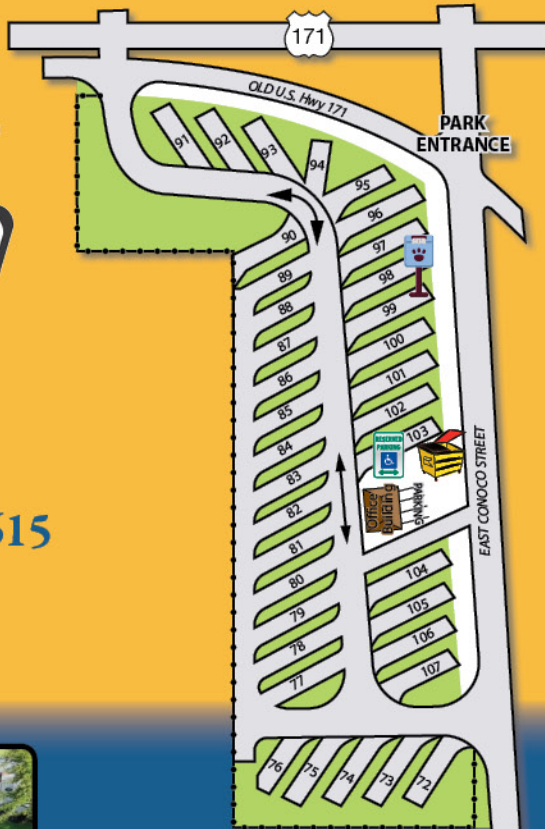

2736 Conoco Street
 Lake Charles, Louisiana 70615
 Calcasieu Parish
 337-439-2916

Wi-Fi Available Password: ourguest

All sites 30/50AMP
 W/S/E

www.twelveoaks-rvpark.com

Join us TODAY!

The RV Bunch™

Find us on: facebook.

3a 3620 Gerstner Memorial Blvd.
14 South Plaza • Lake Charles
337-478-7278

www.rvjunky.com

Ask about our Rewards Program!

3b 1812 Ruth St.
Sulphur
337-527-7153

EXPLORE AMERICA

Since 1984

LINE-A-BED AND TRUCK ACCESSORIES

5th Wheel Hitches
Gooseneck Hitches
Airbags • Toolboxes
and many other truck accessories

337-433-2038

611 Miller Ave.
Westlake, LA 70669
LineAbed.com

Support Our Troops

RVING USA Mobile App

Find Places & Services Every RVer Needs

GET IT ON Google Play | Download on the App Store

NAPA LAUNDRY SUPPLY

Lake Charles 2
DeQuincy 1501 Gerstner Memorial Dr. 436-7247
904 East Fourth St. 786-7304
Sulphur 1013 S. Beglis Pkwy 827-5100

EARN WHILE YOU EXPLORE WITH US