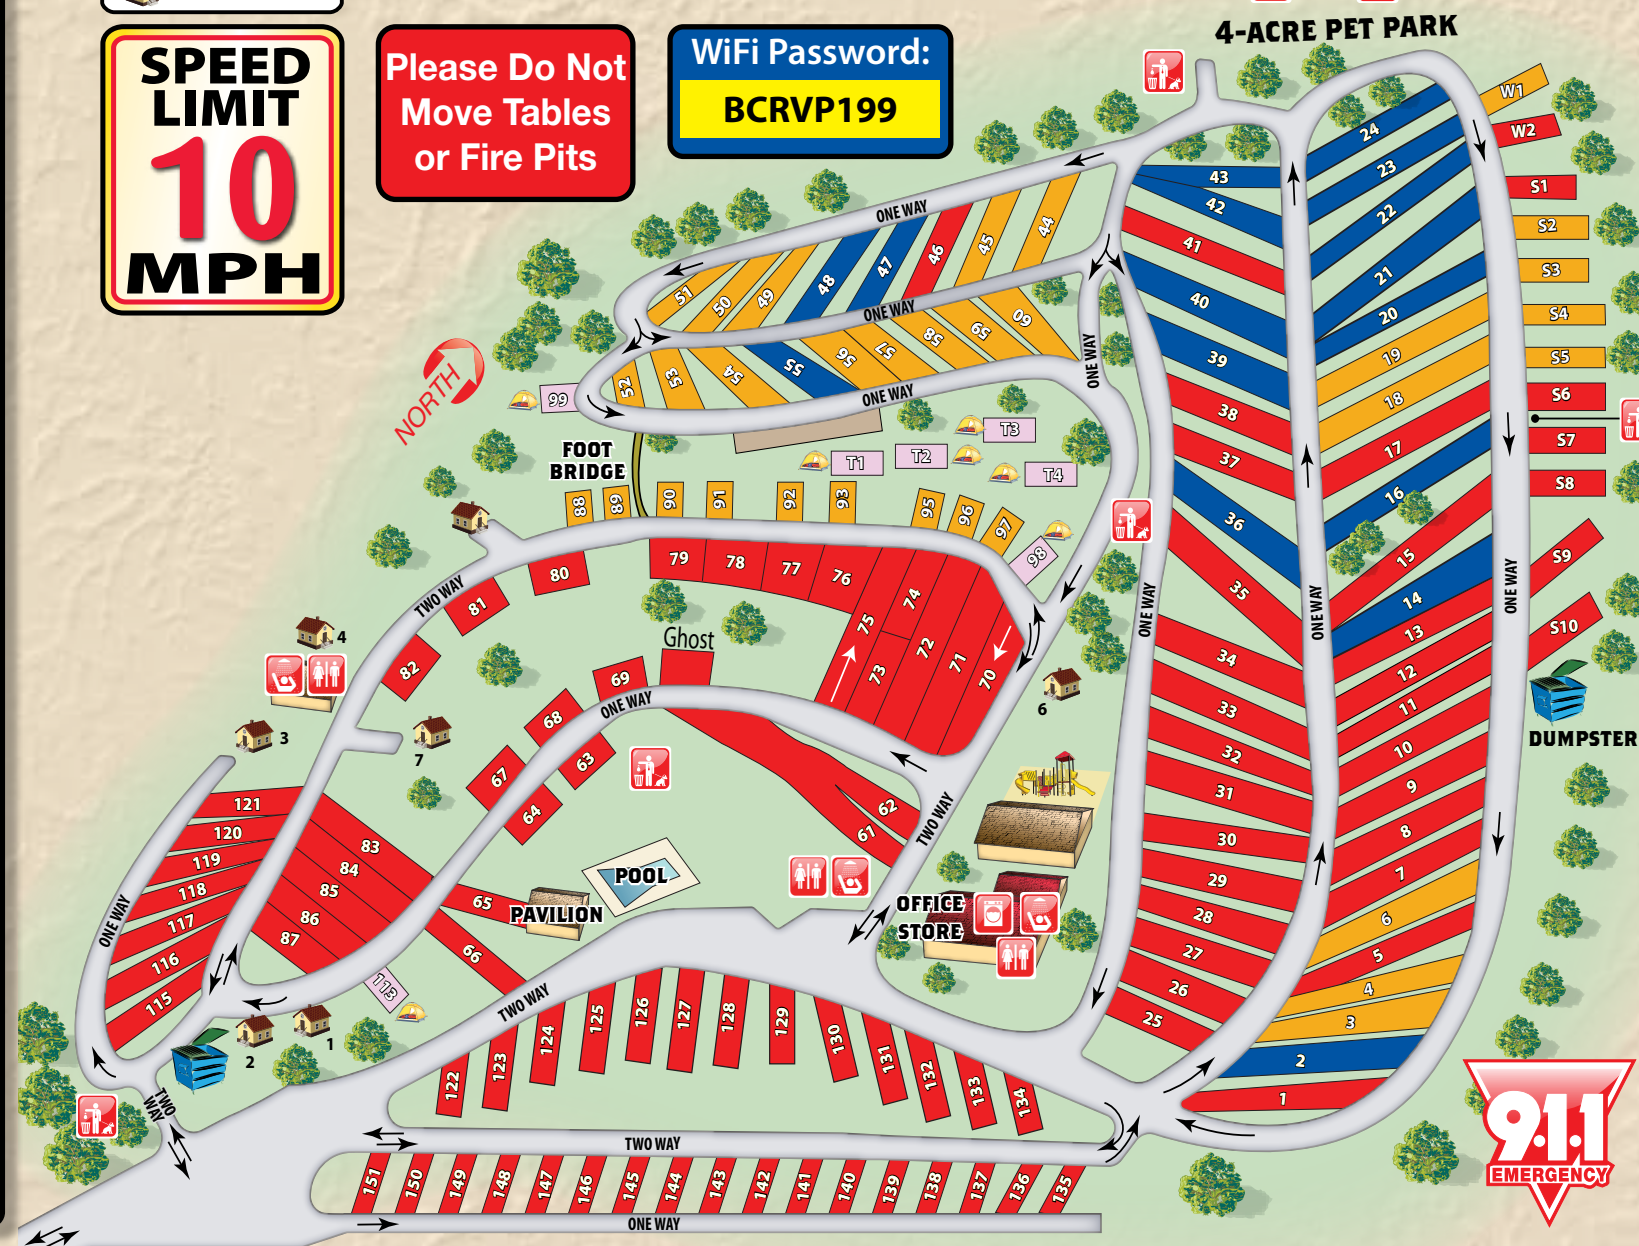

PET RULES

- No Pit Bulls, Dobermans, Rottweilers, or other aggressive breeds allowed.**
- Pets **MUST** be leashed at **ALL** times, except in the fenced area at the Pet Park.
- A pet walk area is provided. **CLEAN up your pet residue EVERY time. NO exceptions!**

Printed On Recycled Paper

All Rights Reserved © 2024

199 KOA BLVD.
Ringgold, GA 30736
Catoosa County
706-937-4166

battlefieldcampground.square.site
battlefieldcampgroundllc@gmail.com

LEGEND Laundry Showers Restrooms Dog Walk Pet Waste Station Camping Cabins	SITE INFO 30/50 AMP Full Service 50 AMP Full Service 30 AMP Full Service Tent Camping	YOUR SITE Please read our Campground Rules on the back!	CHECK-OUT TIME 11 AM QUIET HOURS 10 PM to 9 AM	
---	--	---	---	--------------

SPEED LIMIT
10 MPH

Please Do Not Move Tables or Fire Pits

WiFi Password:
BCRVP199

EARN WHILE YOU EXPLORE WITH US

Join Today!

- 2-Week Free RV Stays
- High Commission
- Go Where You Want
- Additional Passive Income Opportunities

Leashed dogs welcome!

SeeRockCity.com

A SHORT DRIVE FROM RINGGOLD

SAVOY AUTOMOBILE MUSEUM

DISCOVER RUBY FALLS

RESERVATION REQUIRED RUBYFALLS.COM

1 EAST RIDGE CAMPING WORLD

2 RINGGOLD