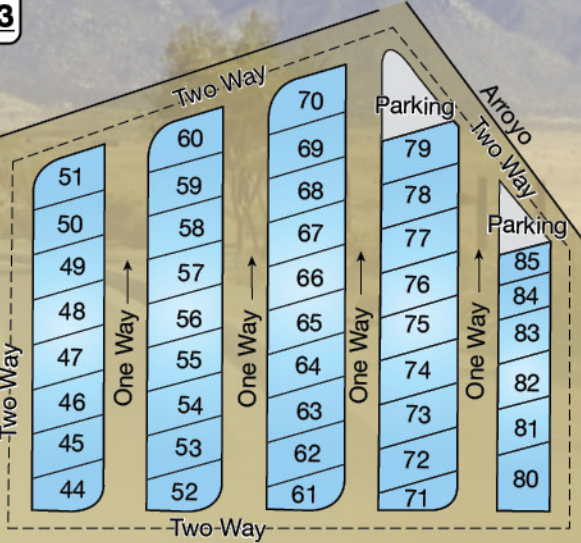

PW: stageguest123

**WIRELESS
INTERNET**

**Restroom
Code:
4-3-2-1**

Your Site #

Quiet Hours: 9:00 PM - 7:00 AM
Pool Hours: 9:00 AM - 10:00 PM
Sunday: 11:00 AM - 10:00 PM

Southwest Publications
All Rights Reserved © 2024