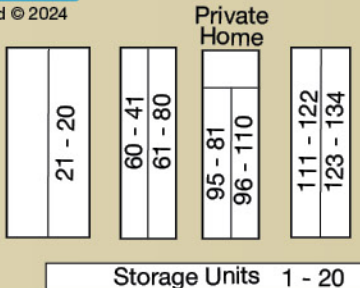

PW: stageguest123

**WIRELESS
INTERNET**

**Restroom
Code:
4-3-2-1**

Your Site #

Quiet Hours: 9:00 PM - 7:00 AM
Pool Hours: 9:00 AM - 10:00 PM
Sunday: 11:00 AM - 10:00 PM

Southwest Publications
All Rights Reserved © 2024