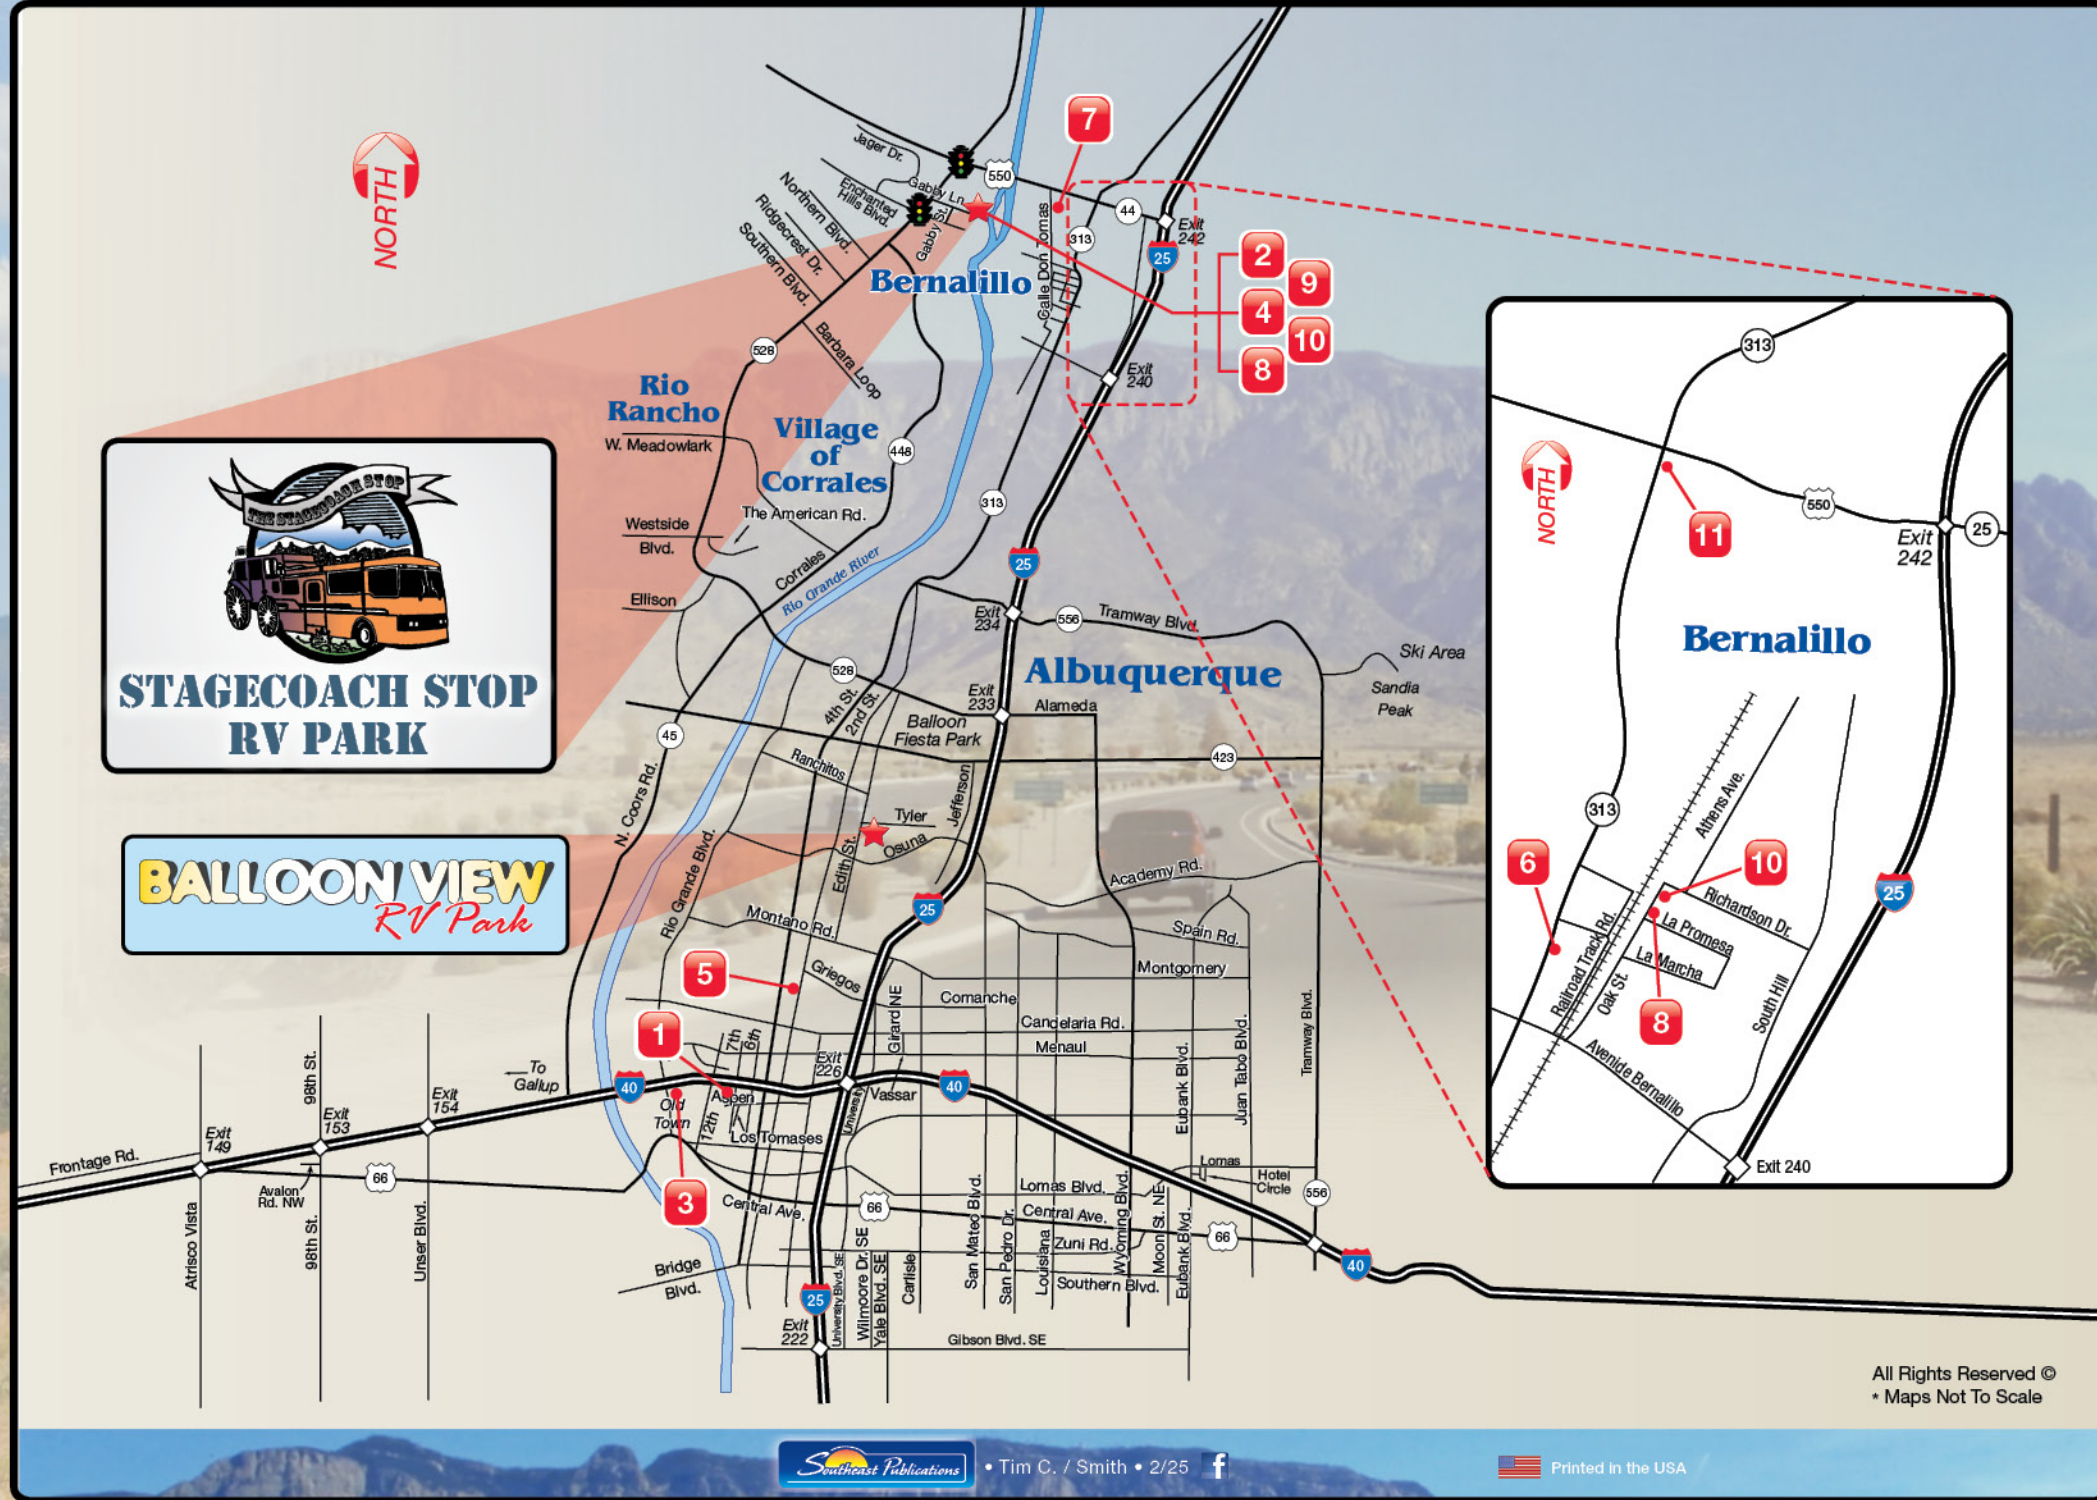

STATKUS ENGINES
Service Center
ALBUQUERQUE, NM

FULL SERVICE REPAIR FOR RVs & TRUCKS
505-765-1614
1917 7TH STREET NW
ALBUQUERQUE, NM 87102
WWW.STATKUSENGINES.COM

Under Charlie's Covers

Looking for a good read?
Discover books for all ages & interests
undercharliescovers.com
Mon.-Sat. 10-5 • Sun. 11-5
505-404-2097
160 S. Camino del Pueblo • Next to the Vision Store in Bernalillo

505 RV SERVICES
repair • parts • inspections
505-573-8689 700 OAK ST. BERNALILLO, NM 87004

ELECTRICAL & PROPANE
ISSUES • FURNACES • AC
PLUMBING REPAIRS
SOLAR INSTALLATIONS
PARTS • RV RENTALS
Mobile Repair Service Available

RV Detailing, LLC
MOBILE RV DETAILING (505) 259-7302
Wash with Purified Water • Hand Wax

EARN WHILE YOU EXPLORE WITH US

2-Week Free RV Stays
High Commission
Additional Income Opportunities
GO WHERE YOU WANT

For Info:
Erin@SETPUB.com
1-800-832-3292

JOIN NOW

Join us TODAY!

The RV Bunch™

Find us on: **facebook**

thervbunch.com

RVING USA

REVIEW
★★★★★
The Parks You Visit on
RVINGUSA.COM

SEAN'S RV SERVICE & REPAIR

SEAN R. VIGIL
sean@seanrv.com • www.seanrv.com
(505) 385-7369

We get the job done right the first time!

Affordable RV Service
Mobile Service - We Come To You!

Appliance Repair • Electrical • Plumbing
Heating • Air Conditioning
Winegard Satellites • Extended Warranty

505-401-0770

Licensed & Insured **Aqua-Hot** 44 Years Experience
Gene Barr AffordableRVServiceLLC@yahoo.com

THE CANDY LADY

Sun-Thurs 11-5, 505.243.6239
Fri & Sat 10-6
We Ship www.thecandy lady.com

4 Decades in Old Town!

424 San Felipe NW, Old Town, Albq, NM 87104

- Over 50 Varieties of Black Licorice
- 21 Flavors of Home Made Fudge
- Chocolate Covered Strawberries, Cherries
- Sugar-free Chocolates

ADULT CHOCOLATES
BREAKING BAD
BLUE ICE CANDY

STAGECOACH STOP RV PARK

BALLOON VIEW RV Park

Garcia Tires, LLC
FASTEST TIRE IN THE NORTH

505.867.0041
www.GarciaTire.com

- Mobile Service
- RV & Trailer Tires
- Batteries

135 Camino Don Tomas, Bernalillo NM 87004

T&T Supermart

Fresh Meats & Vegetables
Western Union ~ Weekly Specials
Cold Beer & Liquor Dept

505-867-3210

Mon-Sat:
8:30AM-7PM
Sun: 10AM-4PM

960 Camino Del Pueblo
Bernalillo NM 87004

Cary's RV Services

Cary Seidner
Mobile RV Repairs, Service & Inspections
(847) 401-4255

www.CarysRVServices.com
Cary@CarysRVServices.com

RVTA
RV Technician Association of America

ORTEGA'S PROPANE SERVICE, INC.

"For All Your Propane Needs"

505-345-4910
505-345-1617

3914 2nd St. NW • Albuquerque