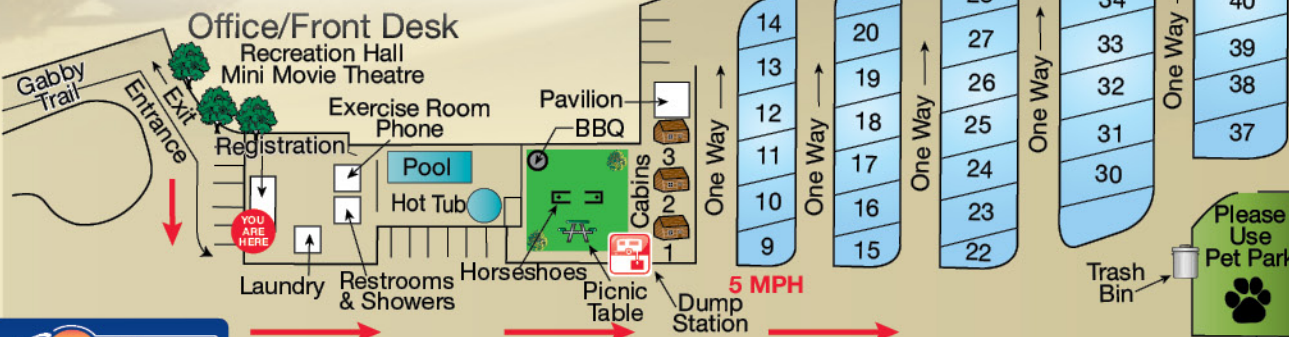

STAGECOACH STOP RV PARK

(505) 867-1000

3650 NM Hwy. 528 N.E.
Rio Rancho, NM 87144 • Sandoval County
Email: stagecoachstoprv@gmail.com • www.stagecoachstoprv.net

**Please Visit Our
Advertisers**

**Stagecoach
Stop Wi-Fi**

PW: stageguest123

**WIRELESS
INTERNET**

**Restroom
Code:
4-3-2-1**

Your Site #
_____

Quiet Hours: 9:00 PM - 7:00 AM
Pool Hours: 9:00 AM - 10:00 PM
Sunday: 11:00 AM - 10:00 PM

Southwest Publications
All Rights Reserved © 2024

**DON'T
SPEED**
**SPEED
LIMIT
5
MPH**

Dog Park Rules:

- Please keep your pets under control at all times, leashed and supervised.
- No aggressive dogs allowed such as Pit Bulls or Rottweilers.
- No pets are allowed on a leash outside your rig unsupervised. Pets are allowed only in pet areas.
- Please do not stop at every site to and from the dog park.
- Pets must be quiet from barking at all times.
- If you are observed letting your pets use the restroom anywhere besides the designated areas you will be charged $25 per incident.

1. *Please:*
2. **NO FIRES • NO TENTS**
   - **CHECK-IN: 12:00 NOON**
   - **CHECK-OUT: 11:00 AM** ($7.00 per hour charge after 11:00 AM, if approved)

Arrival
_____
Departure
_____