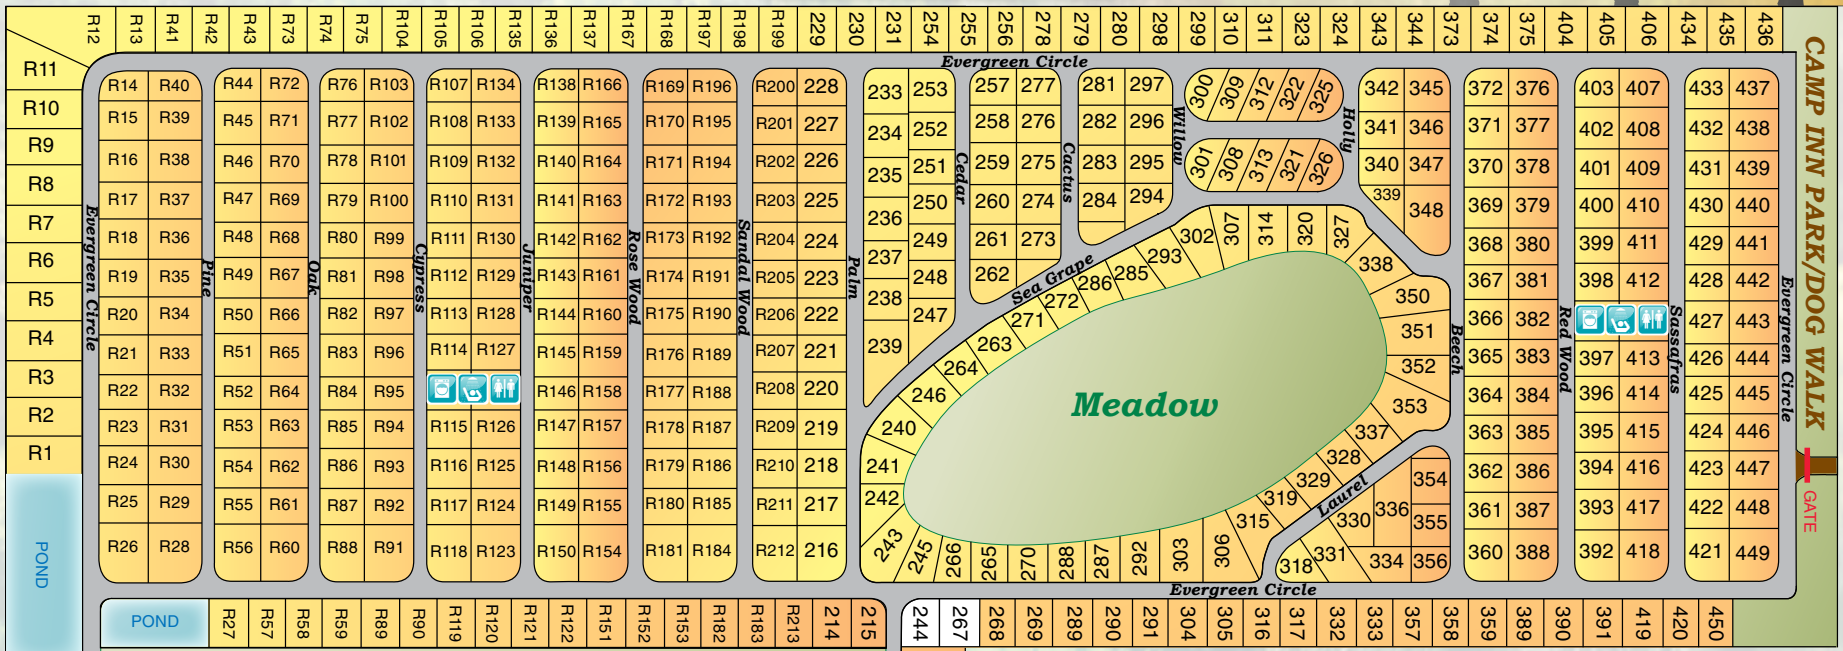

A Most Cordial Welcome To...

CAMP INN RV RESORT

10400 Highway 27 • Frostproof, FL 33843 • Polk County
(863) 635-2500

www.BayShoreHomeSales.com/Communities/CampInn

SPEED LIMIT 10 MPH

YOUR SITE # IS _____