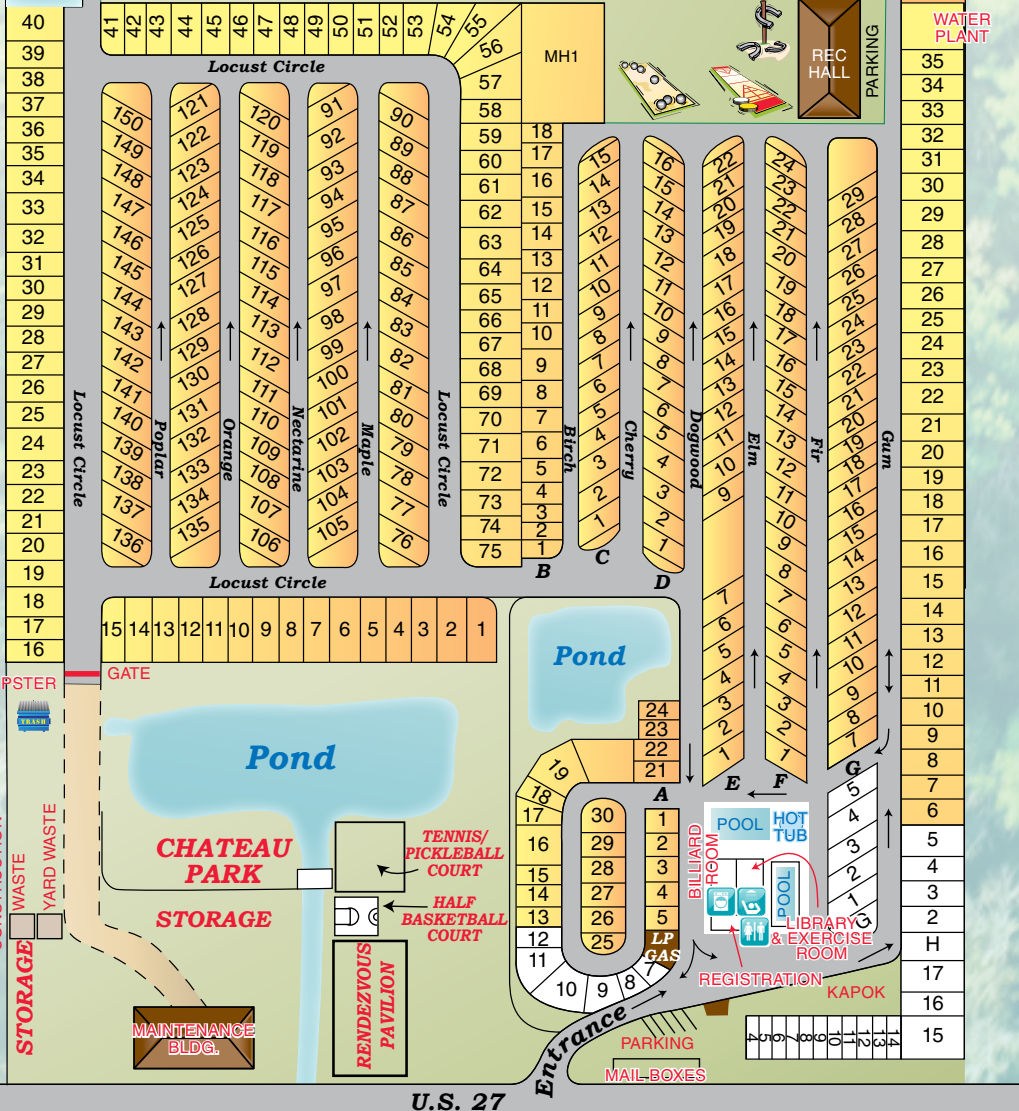

A Most Cordial Welcome To...

CAMP INN RV RESORT

10400 Highway 27 • Frostproof, FL 33843 • Polk County
(863) 635-2500

www.BayShoreHomeSales.com/Communities/CampInn

SPEED LIMIT 10 MPH

YOUR SITE # IS _____