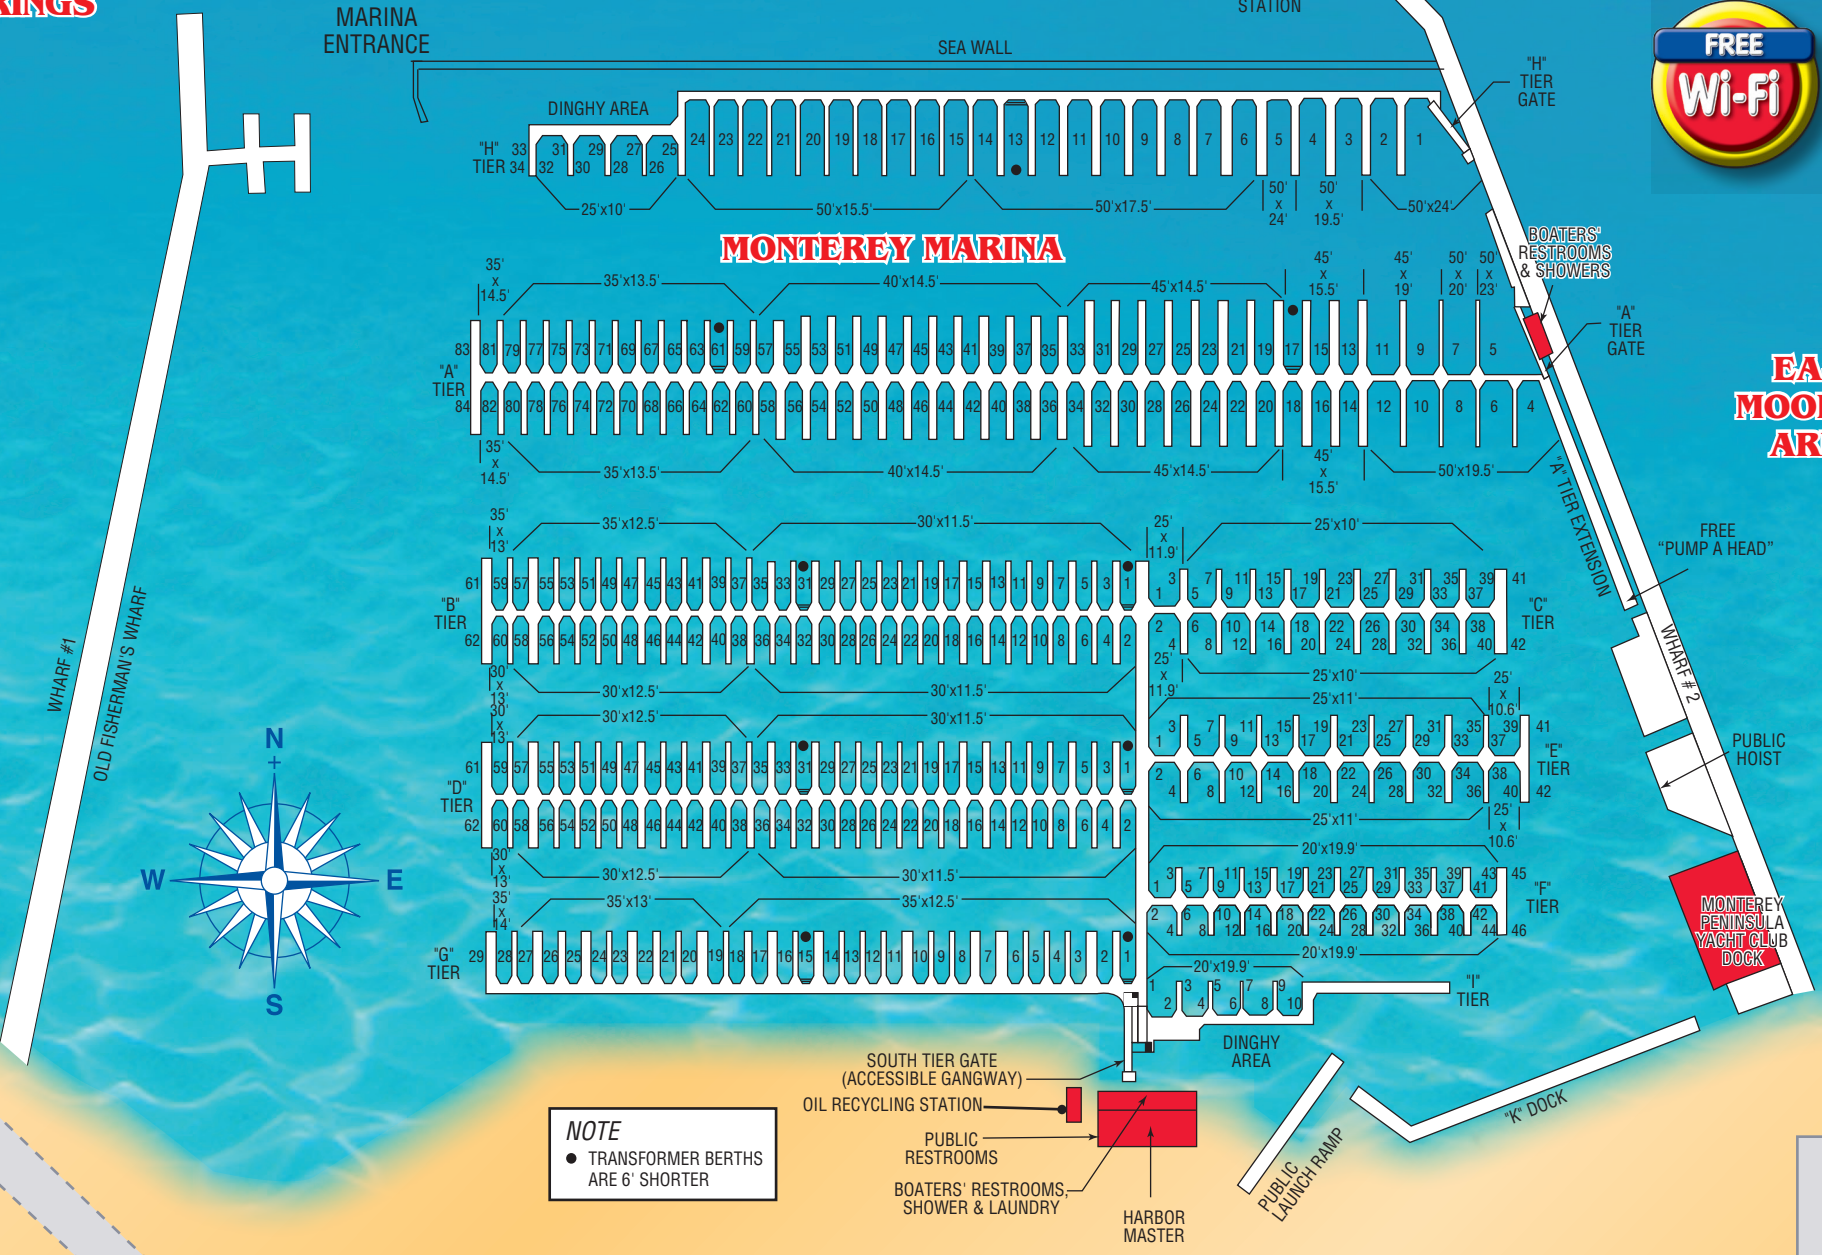

*Monterey Harbor*

**Radio Watch:**  
 VHF Channels 16 & 05a  
**Cell Phone**  
 (831) 594-7760  
 For Calls After  
 5pm to 8am

**OUTER HARBOR MOORINGS**

Photo Courtesy of Mercurio Family, Café Fina

**BREAKWATER COVE MARINA**  
 32 CANNERY ROW  
 MONTEREY, CA 93940  
 (831) 373-7857  
 FAX (831) 373-2294  
 www.montereybayboatworks.com

**NOTE**  
 • TRANSFORMER BERTHS ARE 6' SHORTER

DEL MONTE AVE. Not For Navigational Purposes