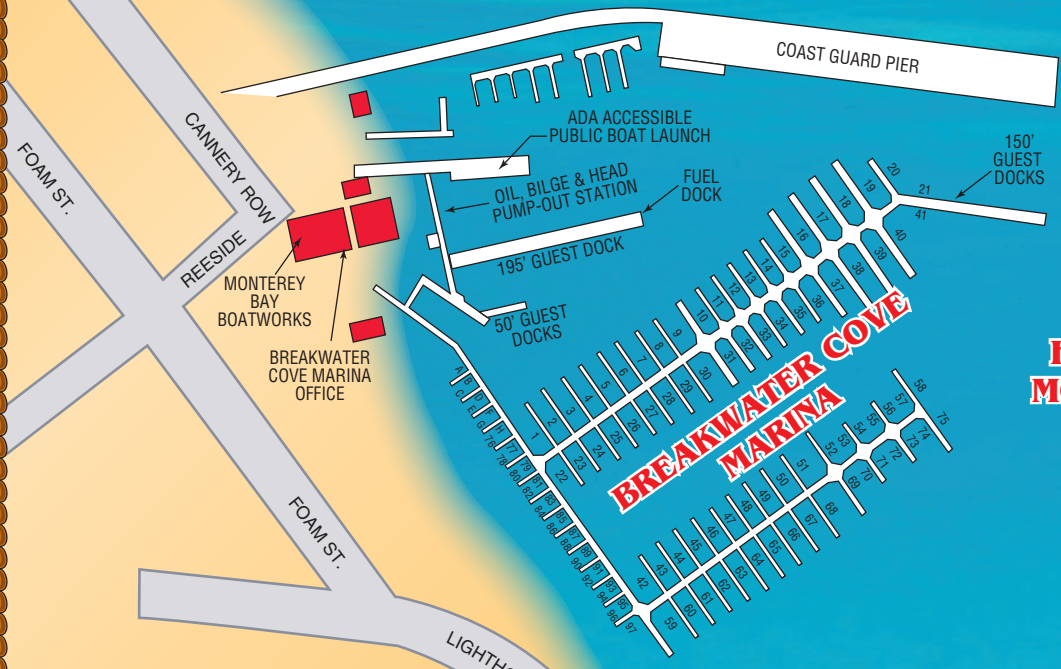

*Monterey Harbor*

# MONTEREY MARINA

OFFICE OF THE HARBORMASTER  
 250 FIGUEROA ST • MONTEREY, CA 93940  
 (831) 646-3950 • FAX (831) 646-5674

EMAIL: Harbor@monterey.org  
 WEBSITE: www.monterey.org/harbor

**Office Hours:**  
 8 AM-5 PM Daily  
**Hours of Operation:**  
 24 Hours  
 Harbor Staff On Duty  
 At All Times

**Radio Watch:**  
 VHF Channels 16 & 05a  
**Cell Phone**  
 (831) 594-7760  
 For Calls After  
 5pm to 8am

**OUTER HARBOR MOORINGS**

Photo Courtesy of Mercurio Family, Café Fina

**BREAKWATER COVE MARINA**  
 32 CANNERY ROW  
 MONTEREY, CA 93940  
 (831) 373-7857  
 FAX (831) 373-2294  
 www.montereybayboatworks.com

**NOTE**  
 • TRANSFORMER BERTHS ARE 6' SHORTER

DEL MONTE AVE. Not For Navigational Purposes