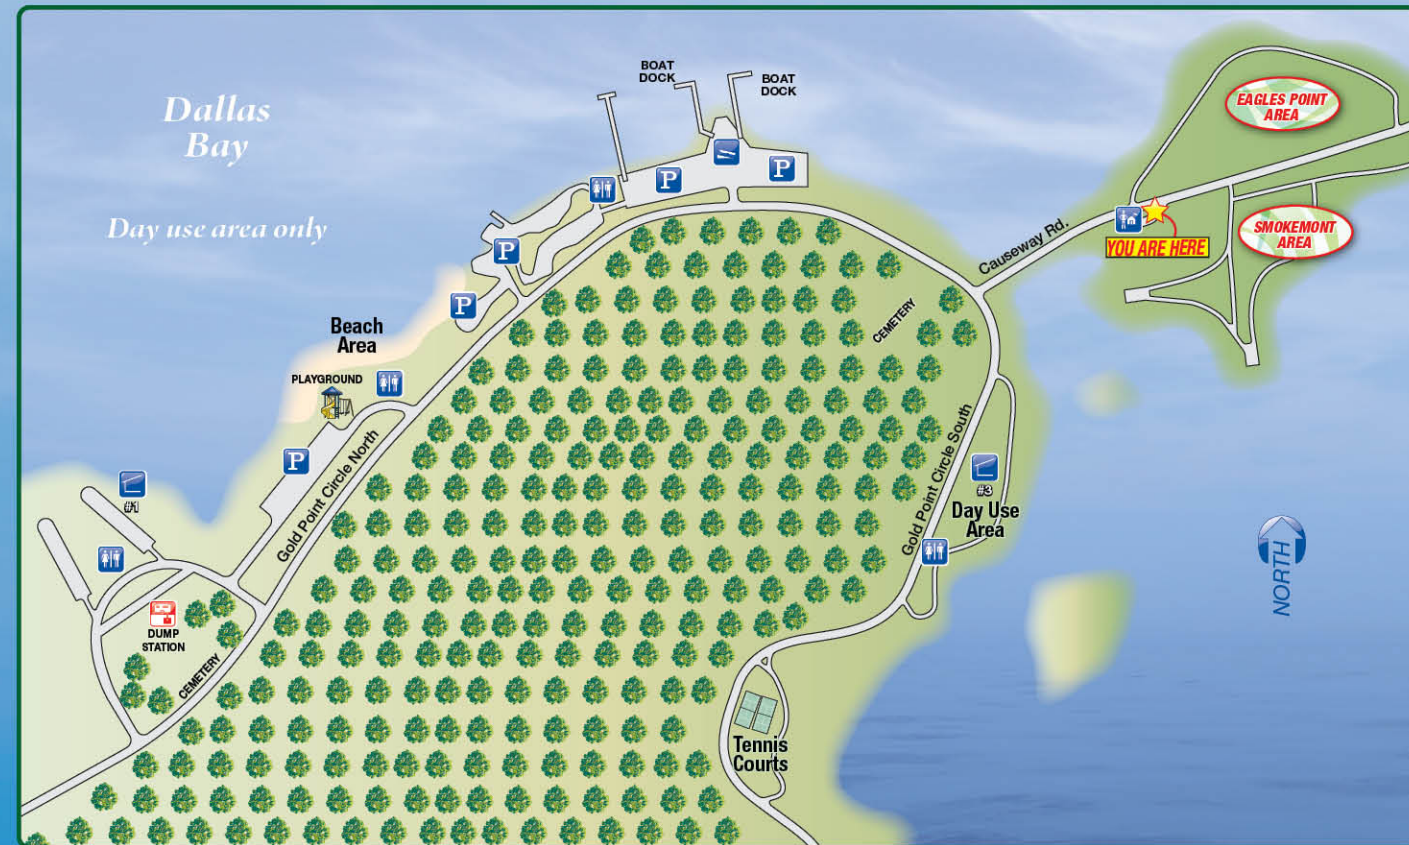

## LEGEND

- RV Waterfront
- RV Inland
- Tent & Utilities
- Tent, No Utilities
- Pavilion
- Parking
- Dump Station
- Shelter
- Boat Ramp
- Restrooms
- Ranger Station
- Laundry
- Playground
- Yurts

**BEST BLOODY MARY & BARTENDER IN CHATTANOOGA 2023 & 2024**

706.657.4488 Trenton, Georgia

To Learn More Scan Here

**CHESTER FROST PARK**

**RUBY FALLS**

**CAMPING WORLD**

Map showing major roads (27, 153, 319, 58, 75, 11, 136) and landmarks like Chickamauga Lake, Harrison Bay, and Dallas Bay.

**RVING USA**

**REVIEW**  
 ★★★★★

**The Parks You Visit on**

**RVINGUSA.COM**

**TALKIN' TACKLE**  
 OUTFITTER & LODGE

- Live Bait
- Fishing Tackle
- 3 Room Lodge
- Water, Drinks, Ice
- Beer

Open 6 AM - 7 PM  
 7 Days A Week

423-401-BASS (2277)  
 7700 Hixson Pike  
 1 Mile From Chester Frost  
 www.talkintackle.com • info@talkintackle.com

**RVING USA**  
 Preferred Business

**Look for the Seal**

Support Businesses that Support Outdoor Recreation