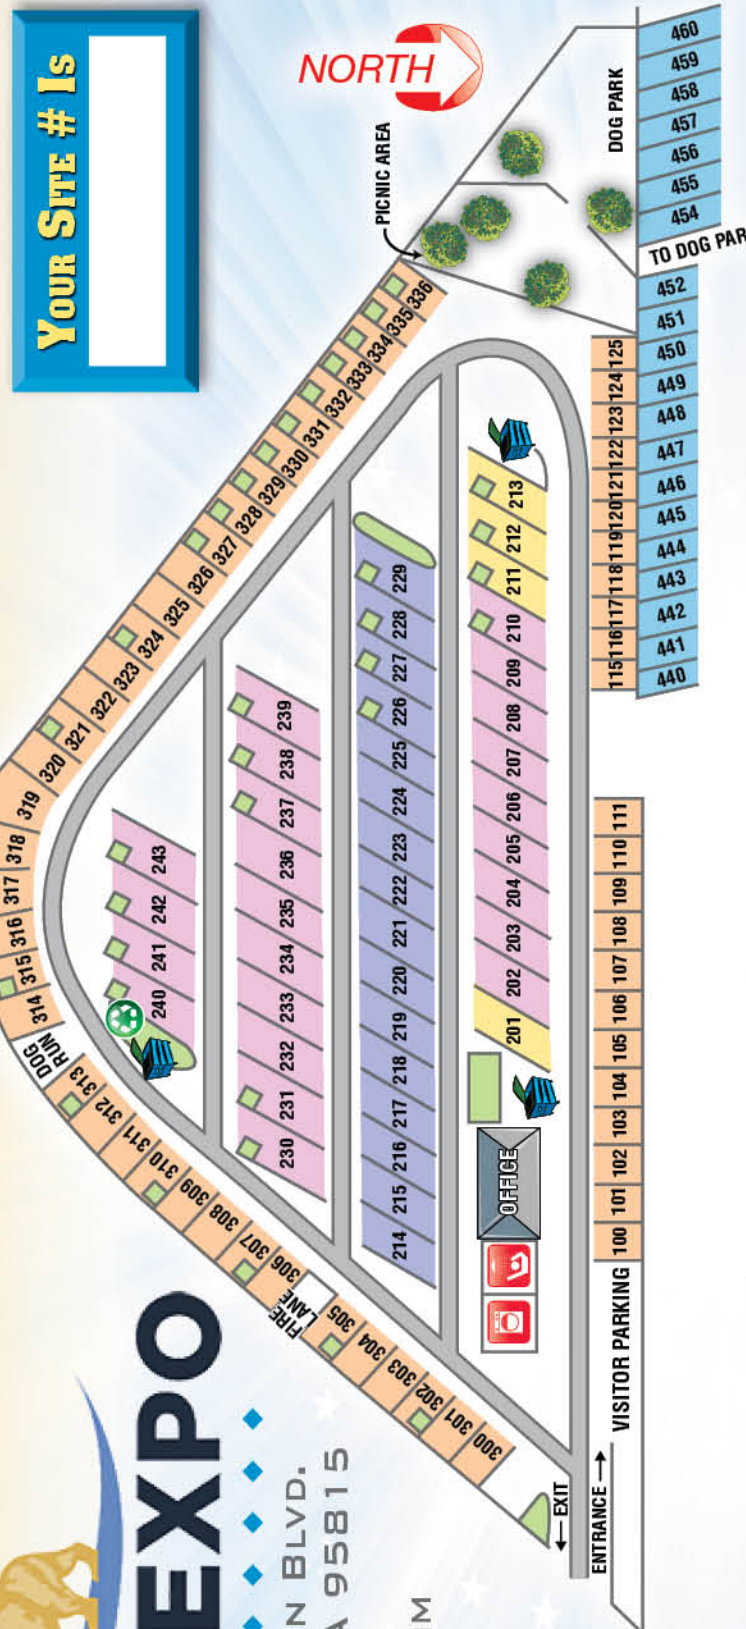

Cal Expo is Monitored by Electronic Surveillance

Southwest Publications
All Rights Reserved © 2025

49er TRAVEL PLAZA

RV
WASH • DUMP • PROPANE • PARKING

The 49er Diner • 24/7 General Store
Gas • Diesel • Def • Motel
Laundry • Showers • Dog Wash
Certified Scale

1-800-832-3292 Erin@SE PUB.com

WEST SACRAMENTO

SACRAMENTO

ELK GROVE

CAL EXPO

Map includes major roads like I-80, I-5, and I-99, and local streets like Elk Grove Blvd, Sacramento Ave, and Industrial Blvd.

RADIAL TIRE CENTER, INC.