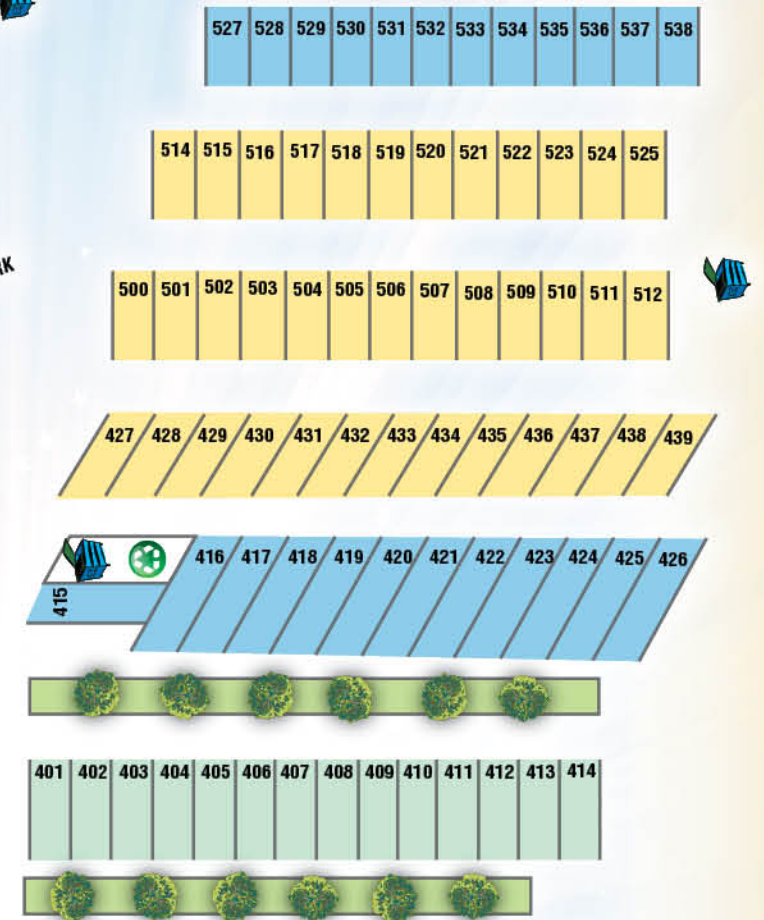

WELCOME TO CAL EXPO RV PARK

IN AN EMERGENCY, CALL STATE FAIR POLICE 916-263-3050

We hope you have a pleasant stay at our facility and ask that you observe all Park rules.

If you arrive after 4:00PM, please come to the Park office by 9:00AM to register.

CHECK-OUT TIME IS 11:00AM CHECK-IN TIME IS 1:00PM

PARK RULES