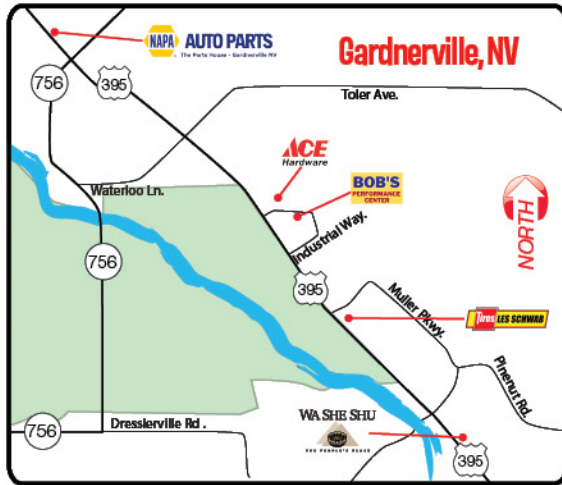

GUIDELINES FOR EVERYONE'S SAFETY & ENJOYMENT

- Quiet hours are from 10:00 pm to 8:00 am.
- For your safety please do not climb on the cliffs or rocks.
- All occupants must be registered at time of check-in. No visitors allowed.
- Swimming pool and playground are at your own risk. Children under 14 must be accompanied by an adult. No lifeguard is on duty.
- Wood fires are acceptable but must be covered with a Spark Arrestor screen and placed at least 20 feet from rear of site.
- Only one RV or tent per site. (except Family Tent Site). No tents in RV sites.
- Pets must be on a leash throughout the park and your site, except Kamp K9 Park.
- Clotheslines are not permitted at any time.
- No washing of vehicles.

OUR SINCERE THANKS

BASECAMP
FOR THE GREAT
Outdoors

Whether you're exploring the local area or hanging out at the campground, KOA Holidays are an ideal place to relax and play. There's plenty to do, with amenities and services to make your stay memorable. Plus, you'll enjoy the outdoor experience with upgraded RV sites with KOA Patios™ and Deluxe Cabins with full baths for camping in comfort. Bring your family, bring your friends, or bring the whole group – there's plenty of ways to stay and explore.

Happy Camping,
The Coleville/Walker KOA Holiday Team

* Maps Not To Scale All Rights Reserved ©

Pursuant to California Civil Code Section 799.20, et seq., a recreational vehicle may be removed from the premises without judicial hearing, after the service of a 72-hour notice, if the occupant who has been in the resort for 30 days or less, has either (1) failed to pay for his/her occupancy in the resort, or (2) failed to comply with the resort's rules and regulations. Traffic Law Enforcement Agency: Mono County Sheriff (760) 932-7549. The management reserves the right to refuse service to anyone and will not be responsible for accidents, injuries or loss of money, jewelry or valuables of any kind; nor damage to any vehicles caused by acts of God, electrical surges/spikes, or any other source.

Printed in the USA

• Tim C. / Whitfield • 7/25

BEST RV REPAIR

In all of Carson Valley

RV Service & Repair
Truck & Auto Service & more
Diesel Performance Enhancements

- Truck Accessories
- Trailer Hitches
- All your Trailer needs

BOB'S
PERFORMANCE CENTER
RV PARTS STORE
775.782.1958

Monday-Friday 8am-5pm • Saturday 8am-12pm
1417 Industrial Way • Gardnerville, NV

The Steak House

Casual Dining • Serious Grilling
Beautiful Sunsets • Memorable Evenings
Thursday • Friday • Saturday 5pm - 9pm

Lakeview Cafe 7am-9pm
All Your Favorites for Breakfast,
Lunch and Dinner Served Daily

Single-Deck 21
Keno • 175 Slots
3-Card Poker

Earn Points! Get Free Play!

1979 Hwy 395 S • Gardnerville • 775-266-3338 • TopazLodge.com

Just 12 minutes north on 395!

Walker General Store

Open Daily 8am - 8pm
Grocery • Hardware • Lotto
Camping & Sporting Goods

106651 US-395 530.495.2911

Enjoy Your Stay!

WORLD FAMOUS BBQ

MOUNTAIN VIEW BARBEQUE

RESTAURANT & CATERING
(530) 495-2107 RibGuys@gmail.com

106834 HWY 395 - WALKER, CA

Tires **LES SCHWAB** (775) 782-7980

1151 US HWY 395 N GARDNERVILLE, NV

PRIDE IN PERFORMANCE SINCE 1952

Keep America Green

AAA & Senior Discount

Batteries & RV Parts • Locally Owned & Operated
775-782-2219

1469 Hwy. 395 N. • Gardnerville, NV 89410

WA SHE SHU

THE PEOPLE'S PLACE

Open 7 Days 5:00am - 11:00pm
Propane 8:00am - 4:30pm

Hot Food, Salad, & Sandwiches

BIG RIG FRIENDLY, EASY ACCESS

High Flo Diesel Pumps

Save Money with our Rewards Card

EARN WHILE YOU EXPLORE WITH US

Join Today!

- 2-Week Free RV Stays
- High Commission
- Go Where You Want
- Additional Passive Income Opportunities

1-800-832-3292 Erin@SE PUB.com

ACE Hardware

RVers Solution Center

Hardware • Tools
Electrical • Keys
775-782-5211

1406 Industrial Way • Gardnerville, NV 89410