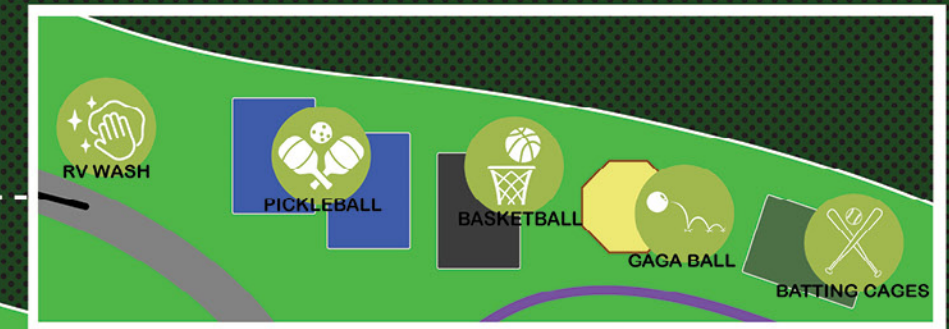

BIKE, HIKE,
& GOLF CART
TRAIL AREA

DISC GOLF
COURSE

BIKE, HIKE,
& GOLF CART
TRAIL AREA

**SPEED
LIMIT**
5

MAP KEY

- Pull-Through
- Lake Front Back-In
- Pull-Through Optional Buddy
- Lake Front Pull-In Motorhome Only
- Pull-Through Buddy
- Back-In Sites
- Handicap Sites
- Bike, Hike & Golf Cart Trail*
- Golf Cart Parking Available

*See office staff for discgolf and trail maps

DIRECT TV COORDINATES:
ELEV. 44.1
AZI. 2239

LOCAL TELEVISION

- 13.....CBS
- 15.....ABC
- 21...CW
- 23.....PBS
- 32.....NBC
- 43...FOX

WI-FI ISSUE?
Call 843-839-WIFI

AFTER-HOUR EMERGENCIES
Call 843-756-4334 and
press "4" when prompted.

KAYAK & SUP
LAUNCH