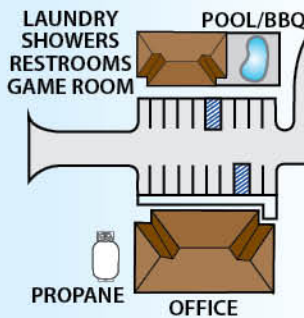

KARSTENS RV RESORT

6685 Elmo Weedon Rd.
College Station, TX 77845

Ph: 979-774-7799

Fax: 979-774-7698

Daily/Weekly/Monthly Rates
Available

Karstensrvresort.com

CAMPGROUND FACILITIES:

- Clean Restrooms & Showers
- Swimming Pool
- BBQ Pits
- Laundry Room
- Recreation Room
- Pull-Thru Sites
- Complimentary DIRECTV and Wi-Fi Wireless Internet
- Children's Playground
- Propane
- Dog Run

YOUR SITE #: _____

FACILITY CODES: _____

INTERNET PASSWORD: _____

POOL CODE: _____