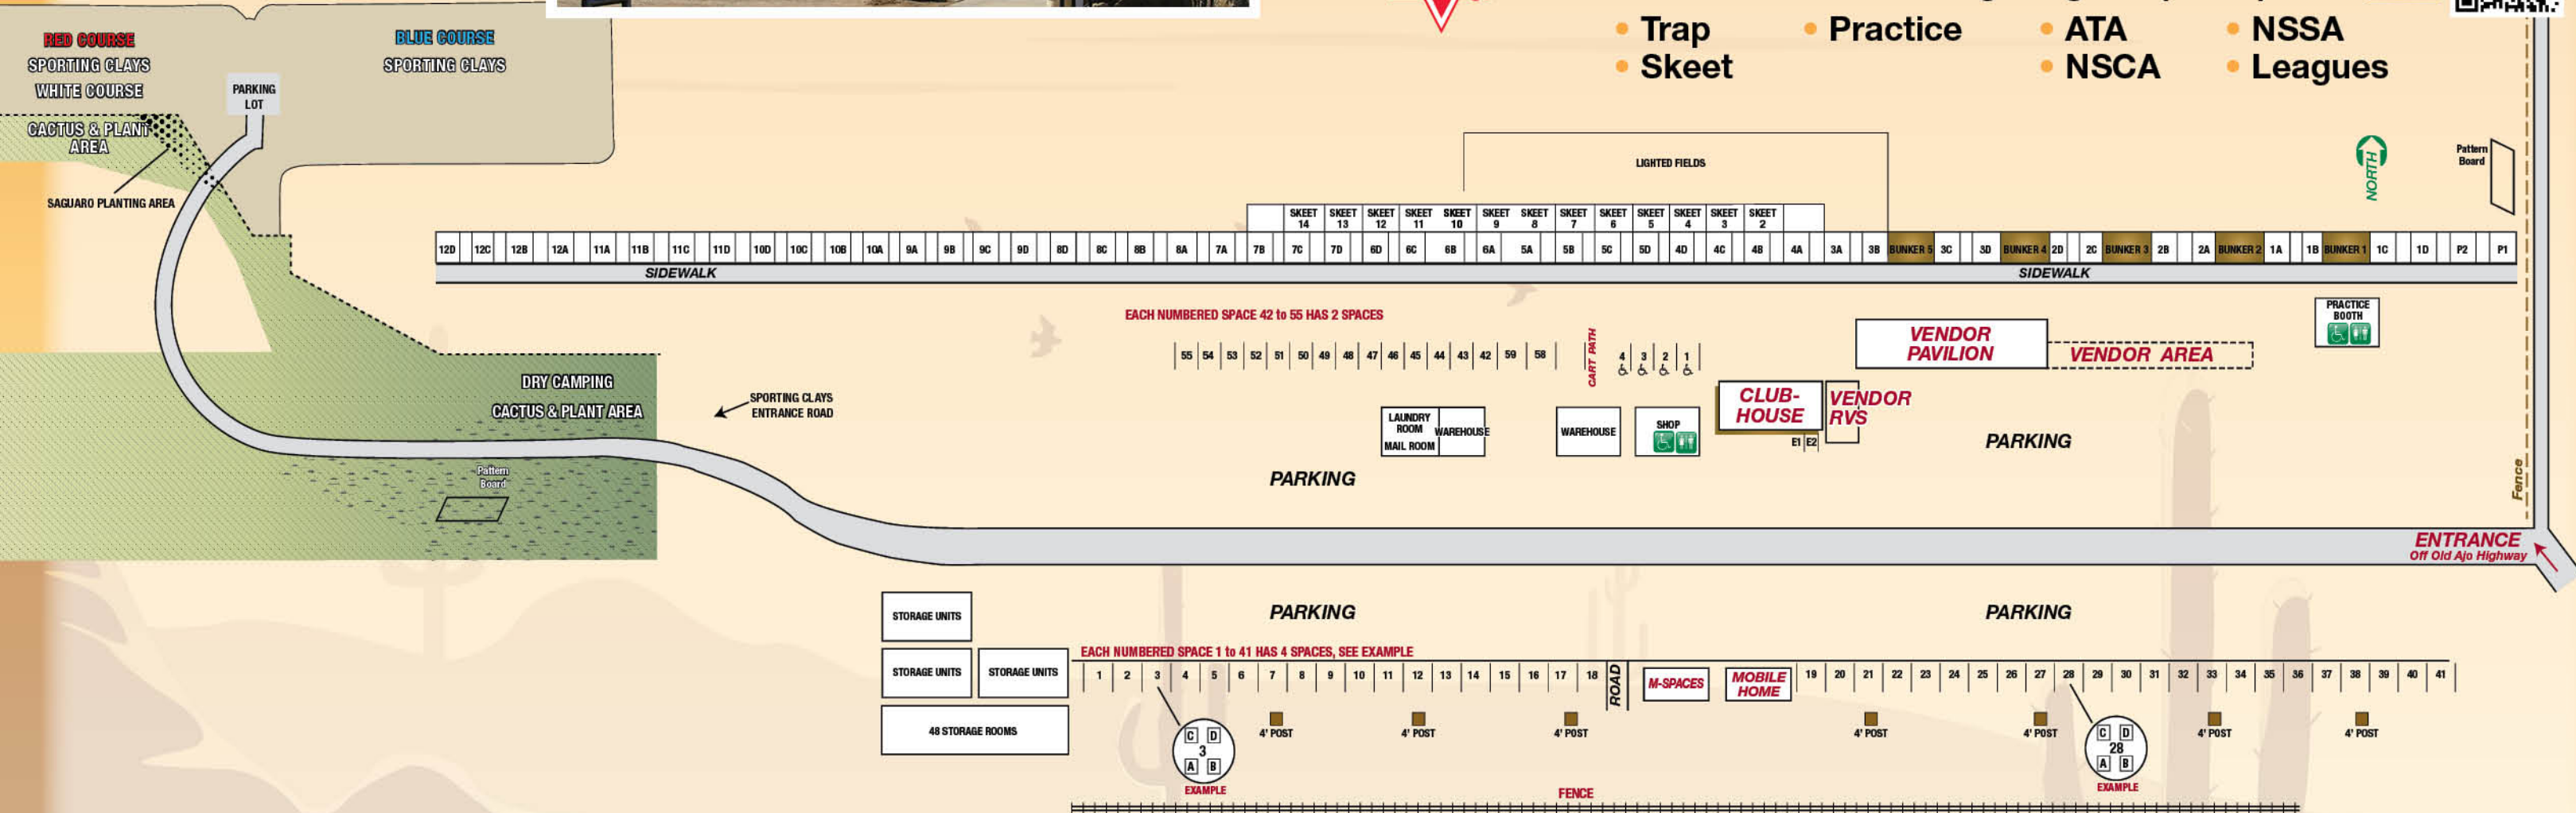

Tucson Trap & Skeet Club

7800 W. Old Ajo Highway • Tucson, AZ 85735 • Pima County

(520) 883-6426 • Fax: (520) 883-7948

www.tucsontrapandskeet.com

Youth Shooting Program (SCTP)

- Trap
- Practice
- ATA
- NSSA
- Skeet
- NSCA
- Leagues