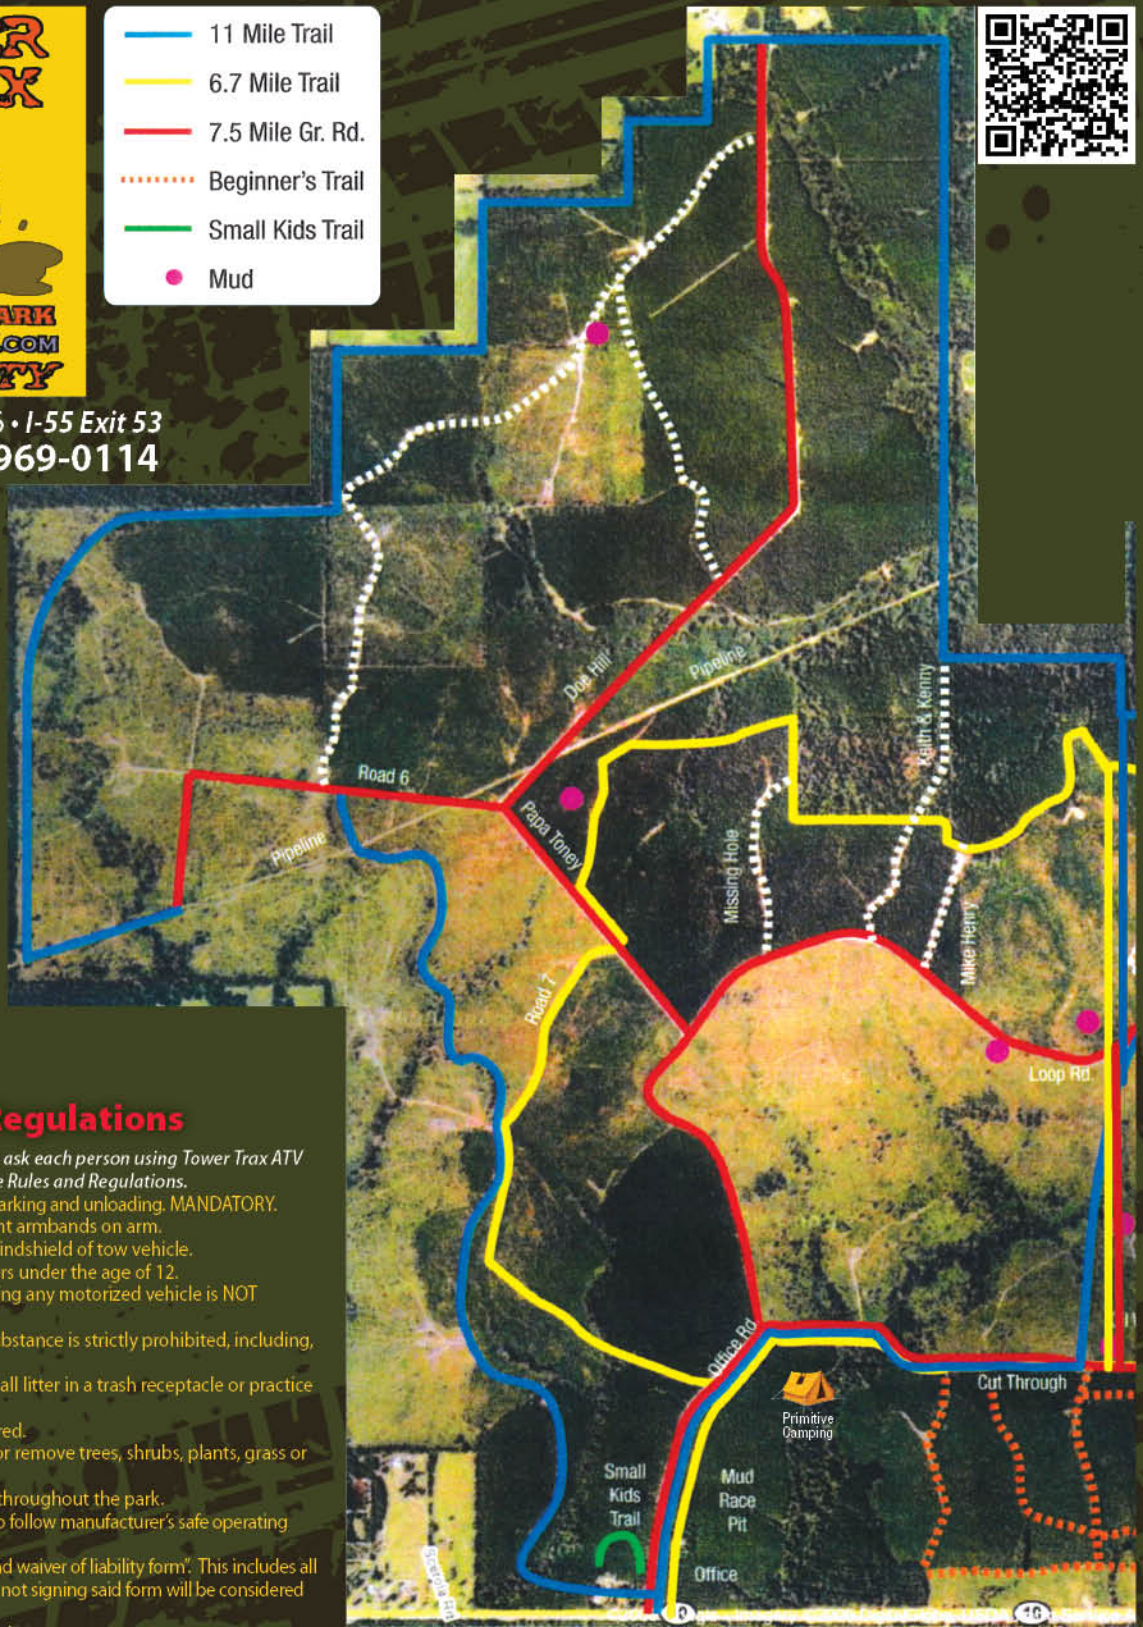

- 11 Mile Trail
- 6.7 Mile Trail
- 7.5 Mile Gr. Rd.
- - - - Beginner's Trail
- Small Kids Trail
- Mud

10247 Hwy 10 • Fluker, LA 70436 • I-55 Exit 53
 TowerTraxATV.com • (985) 969-0114

**1,900 + Acres
 40 + Miles of
 Trails, Mud
 & More!**

Printed On Recycled Paper

**NO RIDING
 ON PIPELINES!
 ABSOLUTELY
 NO GLASS
 CONTAINERS**

Park Rules & Regulations

To provide for a safe and fun experience for all, we ask each person using Tower Trax ATV Recreational Park to know and follow these simple Rules and Regulations.

**PLEASE PAY ATTENTION TO ALL SIGNS!
 EVERYONE RIDES/DRIVES AT THEIR OWN RISK!**
 Know your limitations and do not exceed the capabilities of your vehicle, yourself, or your experience.
FAILURE TO COMPLY WITH THE ABOVE RULES & REGULATIONS, AND SAFE OPERATING PROCEDURES WILL RESULT IN YOU "BEING TEMPORARILY OR PERMANENTLY BANNED."

ATV RECREATION PARK
www.towertraxatv.com
DOWN & DIRTY

Mon - Fri 8 to 5
Sat - 8 to 3
Closed Sun

(985) 747-1550

can-am **POLARIS** The Way Out.
HONDA **YAMAHA**

ATV ZONE L.L.C.

Parts for ALL Makes & Models

Just Minutes Away