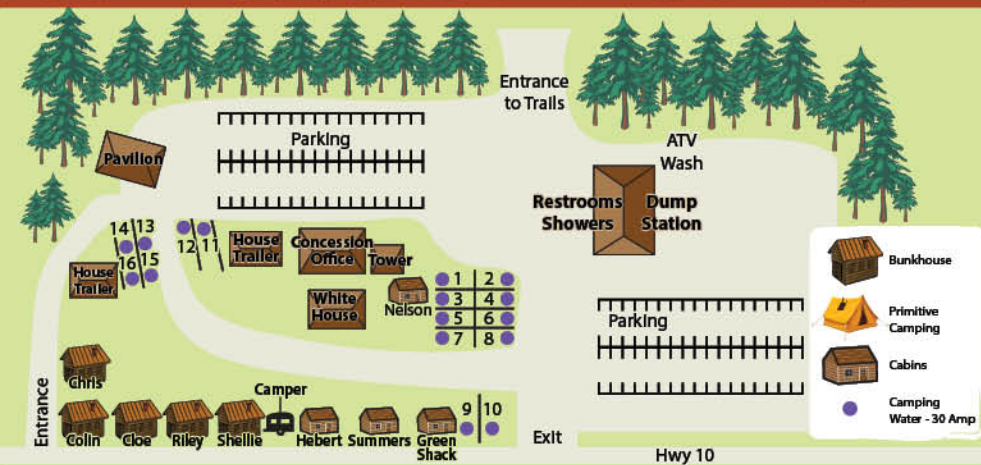

Hey RVers!

- WANT A 2-WEEK FREE STAY AT CAMPGROUNDS AND RESORTS?
- WANT TO EARN MONEY WHILE YOU TRAVEL?

Contact us for more information on how to get started!
Email ERIN@SEPUJ.COM
or Call 800.832.3292

www.sepuj.com