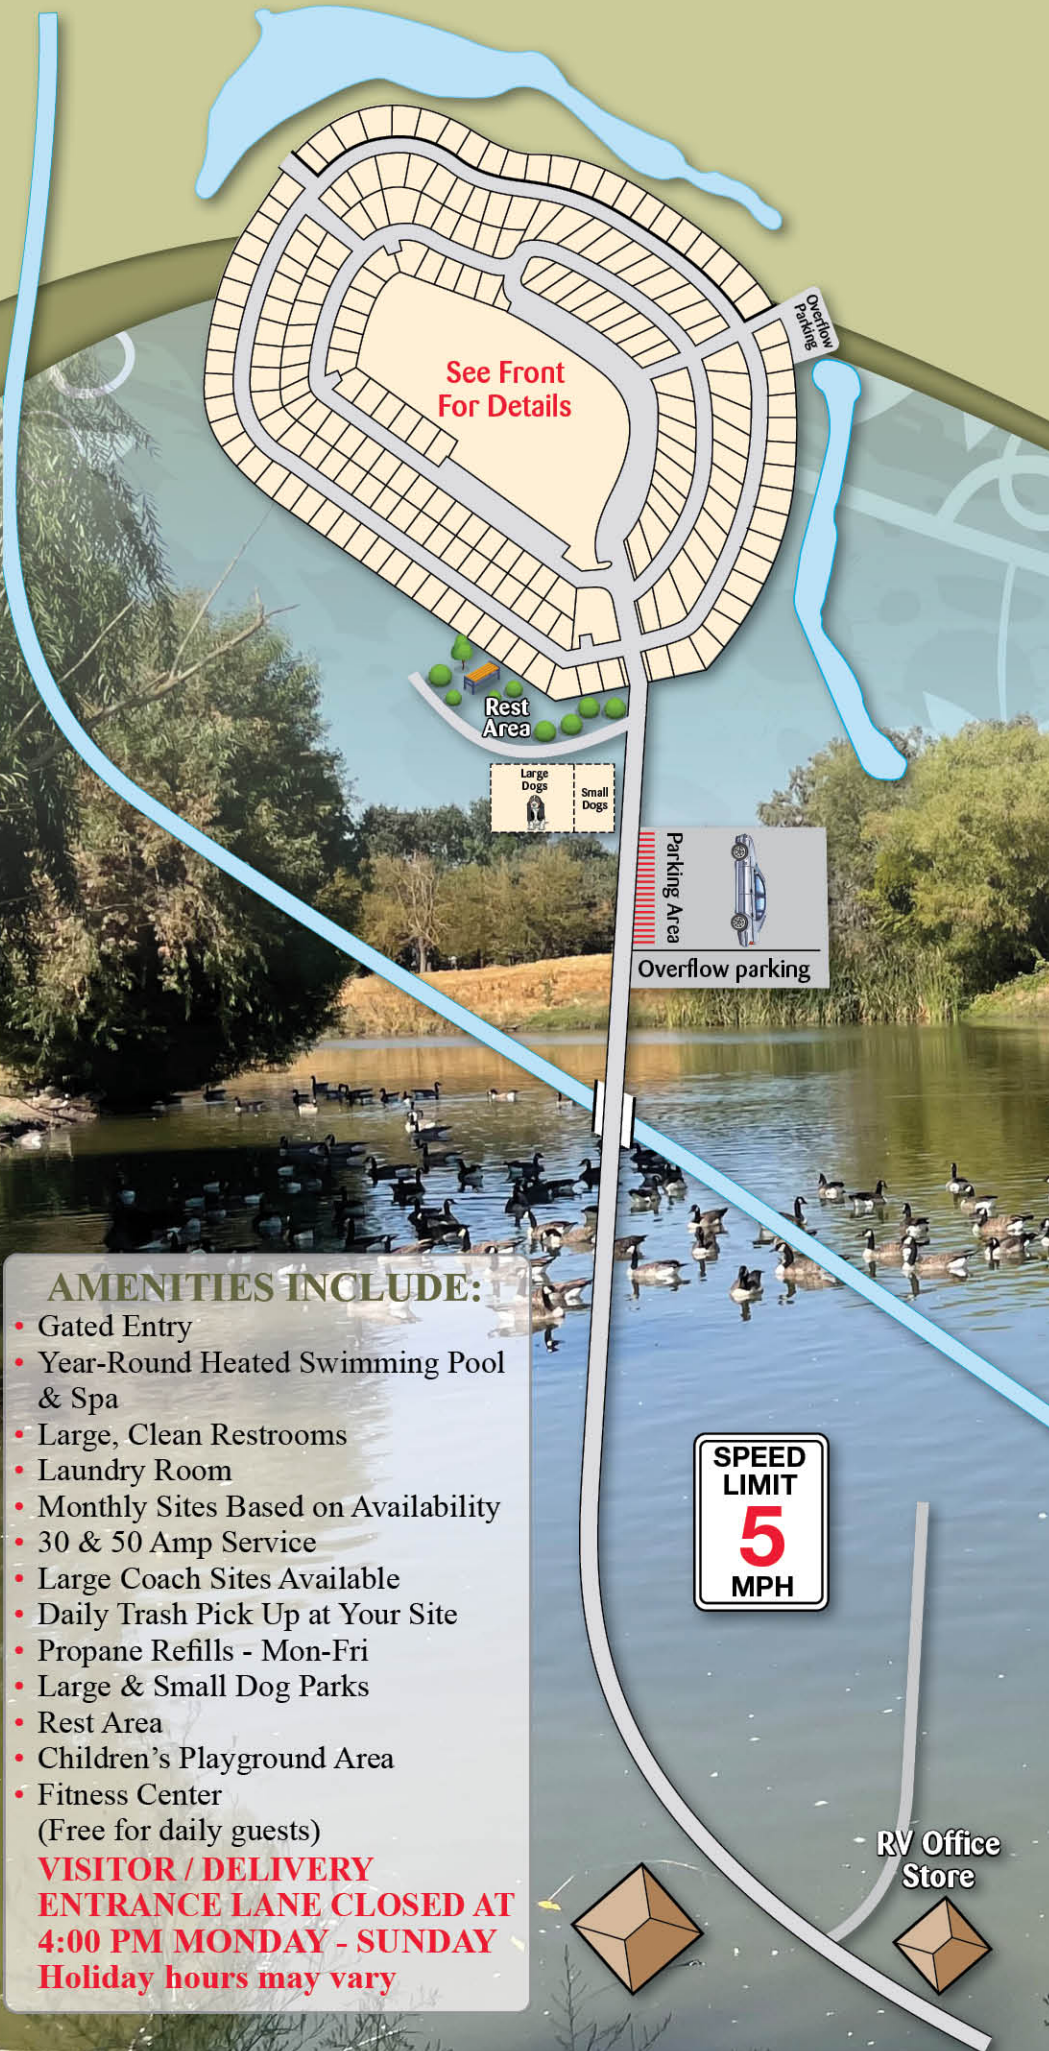

GENERAL RULES & REGULATIONS

- **Laundry Room:** Open daily 9:00AM-8:00PM
- **Restrooms and Showers:** Open 24hrs. Residents and Customers ONLY.
- **Pool Hours:** 10:00 AM-8:00PM
- **Gym Hours:** 9:00AM - 8:00PM
- **Gate Access:** We offer a Gate Key card with refundable deposit.
- **Propane Refill:** Filled Monday-Friday at 11:00AM. Call Office for details. Pick up at your site.
- **Parking Permit:** Must be visible in all cars and trucks at all times while in the park.
- **Visitors:** Visitors must park in the overflow parking area.
- **Parking:** Parking in designated areas or in overflow parking only. (Please do not park on grass or in the fire lane at any time.) Vehicles will be towed away at owners expense.
- **Trash:** Please leave your trash bagged at the front of your site for pick-up. Trash is picked up twice daily; last pick-up 1:30PM. Holiday hours may vary.
- **Refund Policy: THERE ARE NO REFUNDS. NO EXCEPTIONS.**
- **Pets:** ALL Pets MUST be accompanied by owner at all times. All pets must be on a leash except while in the dog park area.
- **Hook-ups:** All sites are equipped with full hook-ups. (30 & 50 amps)
- **Barbeques:** BBQ is permitted on concrete slab ONLY. Propane BBQ's ONLY.
- **Firepits:** Propane firepits ONLY

Legend

- Laundry
- Restrooms
- Swimming Pool & Spa
- Dog Parks
- Laundry Parking
- Overflow Parking

AMENITIES INCLUDE:

- Gated Entry
- Year-Round Heated Swimming Pool & Spa
- Large, Clean Restrooms
- Laundry Room
- Monthly Sites Based on Availability
- 30 & 50 Amp Service
- Large Coach Sites Available
- Daily Trash Pick Up at Your Site
- Propane Refills - Mon-Fri
- Large & Small Dog Parks
- Rest Area
- Children's Playground Area
- Fitness Center (Free for daily guests)
- **VISITOR / DELIVERY ENTRANCE LANE CLOSED AT 4:00 PM MONDAY - SUNDAY**
- **Holiday hours may vary**