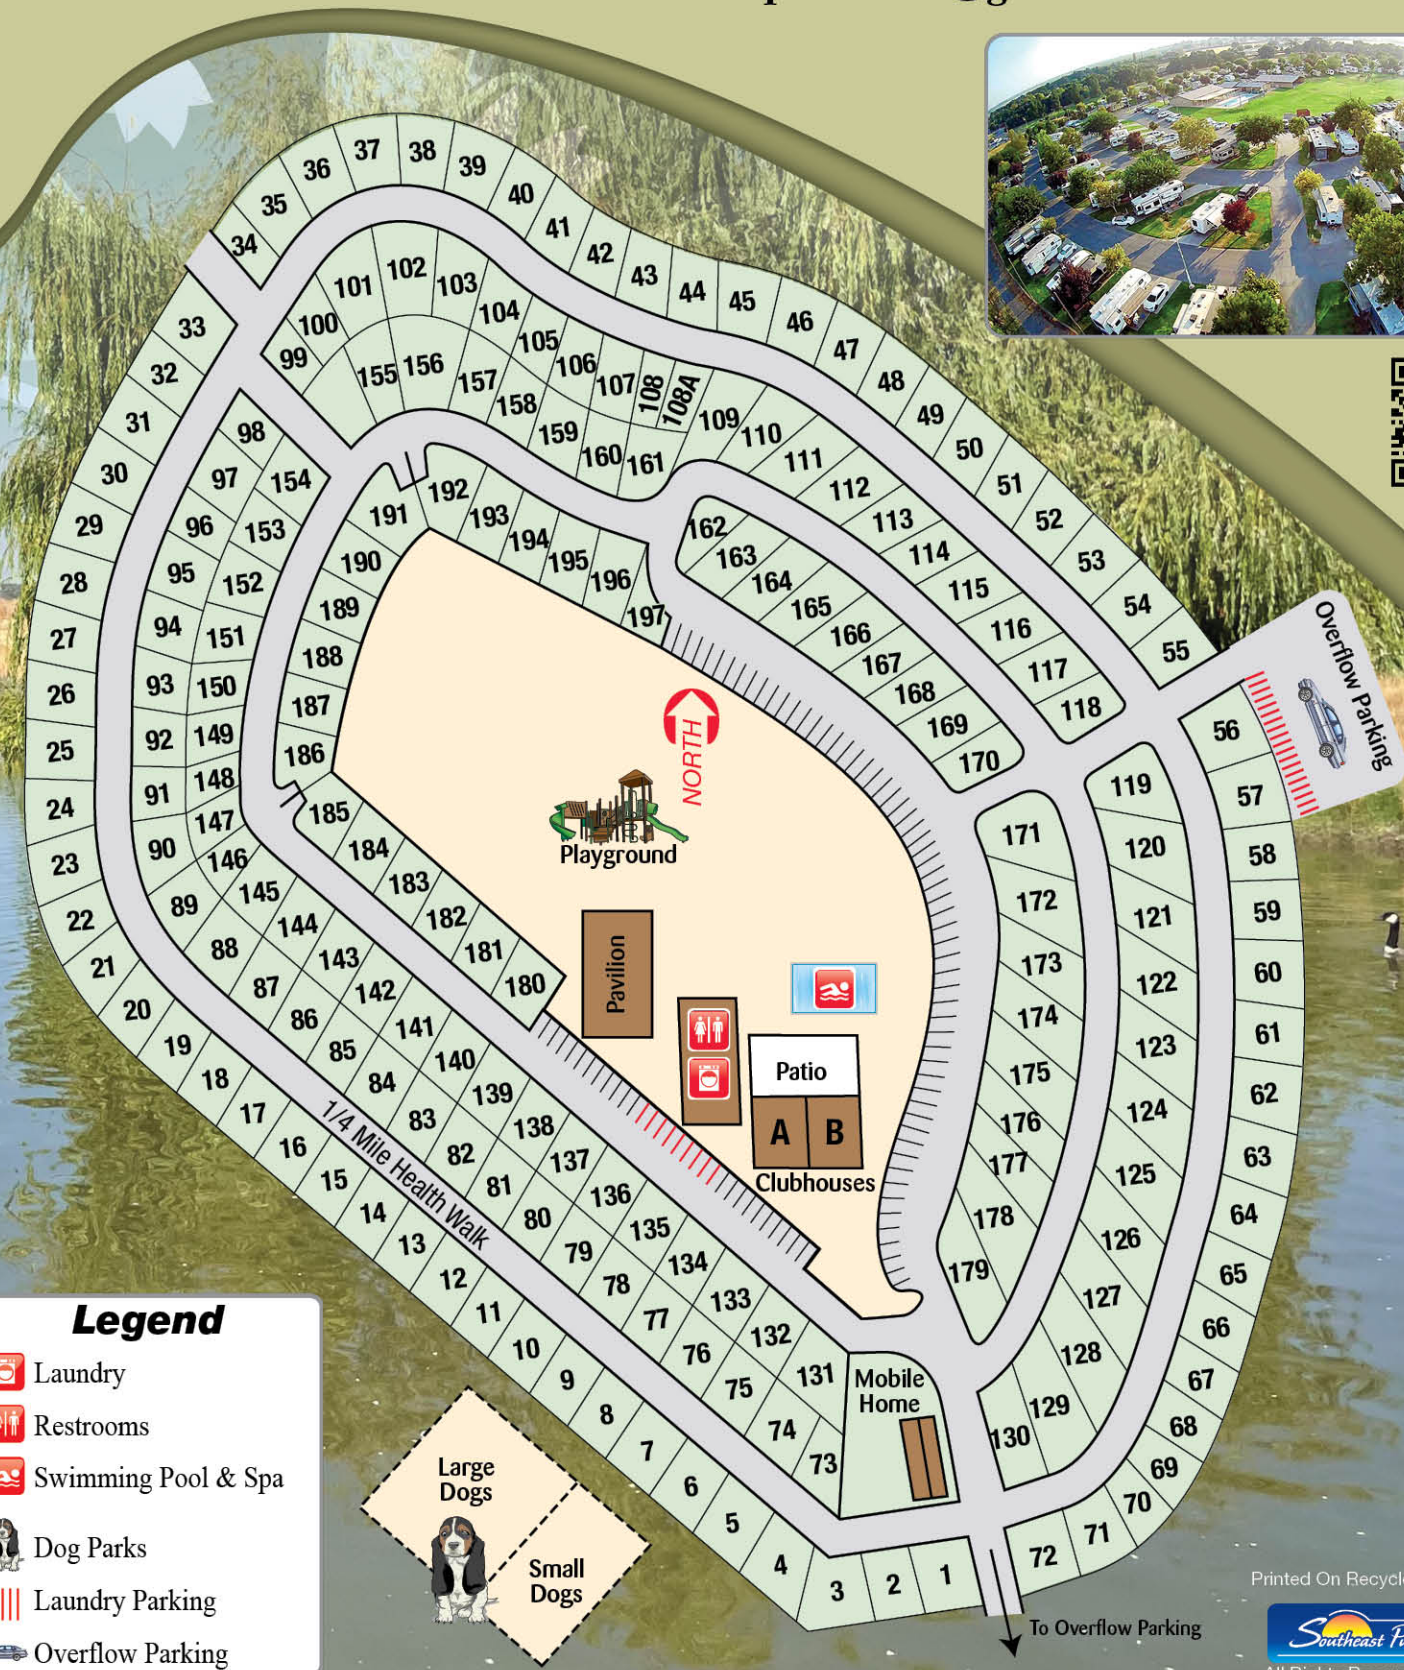

French Camp RV Resort

MANTECA, CA

3919 E. French Camp Rd. • Just West of Highway 99 • Manteca, CA 95336

1-209-234-1544

www.FrenchCamp.com

frenchcamprvresort@gmail.com

CHECK-IN: 12:00PM
CHECK-OUT: 11:00AM
QUIET HOURS: 10:00PM – 8:00AM
NO EXCEPTIONS

Legend

- Laundry
- Restrooms
- Swimming Pool & Spa
- Dog Parks
- Laundry Parking
- Overflow Parking

AMENITIES INCLUDE:

- Gated Entry
- Year-Round Heated Swimming Pool & Spa
- Large, Clean Restrooms
- Laundry Room
- Monthly Sites Based on Availability
- 30 & 50 Amp Service
- Large Coach Sites Available
- Daily Trash Pick Up at Your Site
- Propane Refills - Mon-Fri
- Large & Small Dog Parks
- Rest Area
- Children's Playground Area
- Fitness Center (Free for daily guests)
- **VISITOR / DELIVERY ENTRANCE LANE CLOSED AT 4:00 PM MONDAY - SUNDAY**
- **Holiday hours may vary**