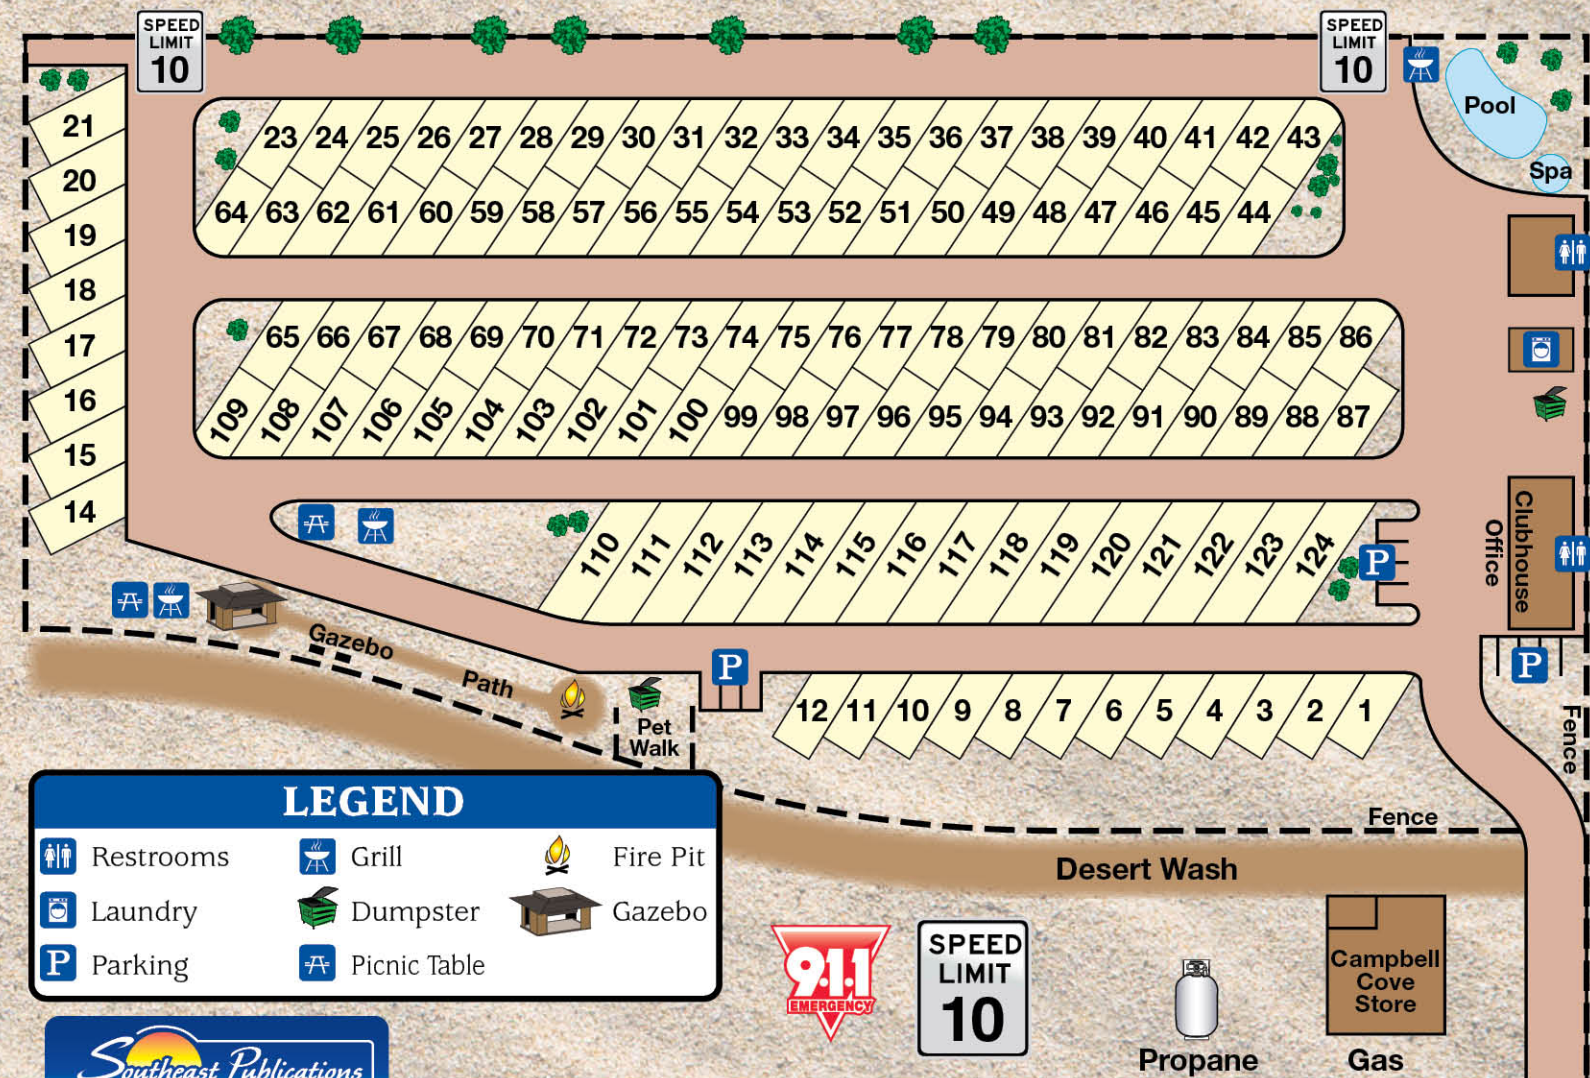

All Rights Reserved © 2025

INDUSTRIAL BLVD.

Printed On Recycled Paper