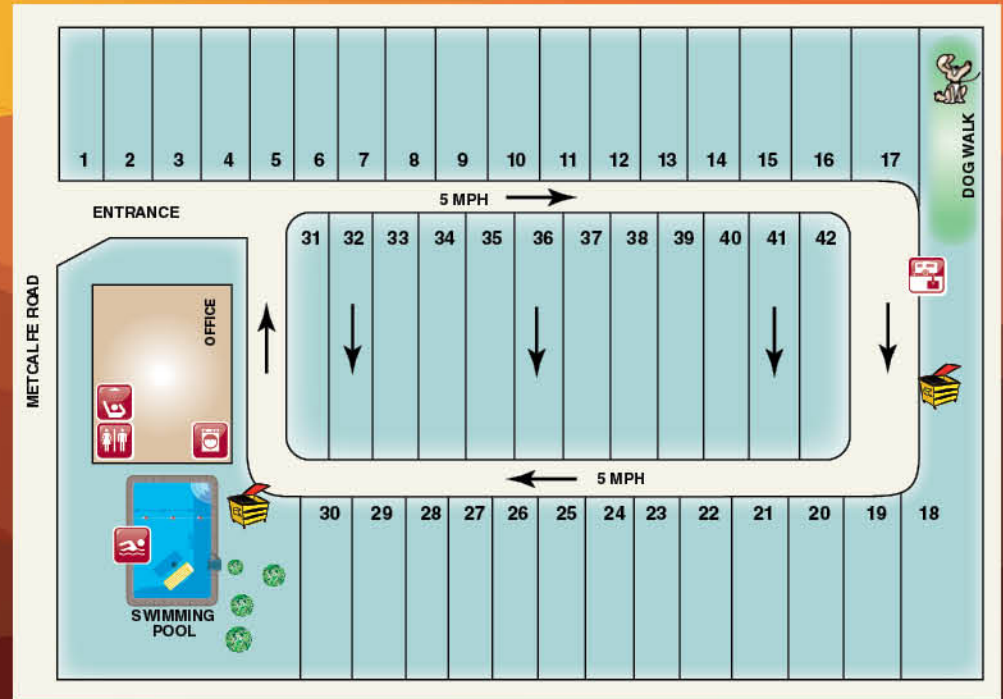

LEGEND

- Dumpster
- Propane
  *Wintertime Delivered Every other week
  Summer Monthly if needed*
- Laundry
- Showers
- Dump Station
- Restrooms
- Swimming Pool
  (Seasonal)

RATES

Daily _____

Weekly _____

Monthly _____

Tax Included

AREA ATTRACTIONS

- Powerhouse Museum
- Visitor Center
- Bonelli House
- Locomotive Park
- Hualapai Mountain Park
- Grand Canyon West Rim
- Grand Canyon Caverns
- Oatman • Hoover Dam
- Las Vegas • Laughlin

CHURCHES

Grace Lutheran (ELCA)
2101 Harrison St.
[928-753-3068](tel:928-753-3068)

St. Mary Catholic
302 E. Spring St.
[928-377-3435](tel:928-377-3435)

St. Johns Methodist
1730 Kino Ave.
[928-692-8828](tel:928-692-8828)

Hilltop Southern Baptist
605 Oak St.
[928-718-0074](tel:928-718-0074)