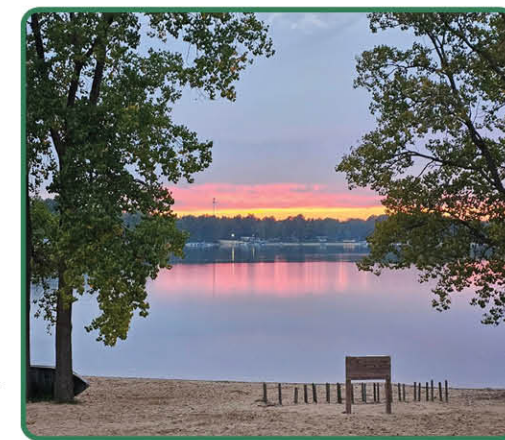

PARK MAP

SANDYPINES
RECREATIONAL COMMUNITY
READY, SET, RELAX.

2745 - 136th Avenue • Allegan County
Hopkins, Michigan 49328

www.sandypines.com

(616) 896-8315

FEATURING

- 813 Acres
- 262 Acre Lake Monterey with 7 Miles of Shoreline & Sandy Beaches
- 13 Heated Restrooms with Showers
- 4 Laundromats
- Golf Cart, Boat and Bike Rentals
- 2 Trailer Waste Disposal Stations *
- Propane Refill Station *
- Daily Rates
- Paved Roads
- 10 Fully Equipped Playground Areas
- Arcade *
- Camping Sites
- 4 Large Heated Pools *
- Splash Park *
- Tot Center
- Ropes Course *
- Disc Golf
- Fitness Trails
- Fitness Room
- 2 Remote-Control Car Tracks
- 24-Hour Security Trained in First Aid, CPR & AEDs
- Pickleball Courts
- Tennis Courts
- Volleyball Courts
- Basketball Courts
- Softball Diamonds
- Horseshoe Pits
- 18-Hole Golf Course
- Nature Trails
- Chapel with Sunday Services *
- Miniature Golf *
- Car Wash *
- General Store *
- Ice Cream Shop *
- Hardware & Garden Center *
- Vacation Rentals *
- Soccer Field
- Gaga Ball
- Hair Salon
- * Seasonal amenities

West Michigan's Best-Kept Secret

SANDY PINES

LEGEND

	Convenience Center		Automated External Defibrillator
	Rental Campsites		Tornado Shelters
	Rental Cabins & Trailers		Wi-Fi Hotspots
	Seasonal Sites		Restroom
	Trash Compactor		Shower
	Golf Cart Road		Library
	ADA		Propane Refill Station
	Call Box		