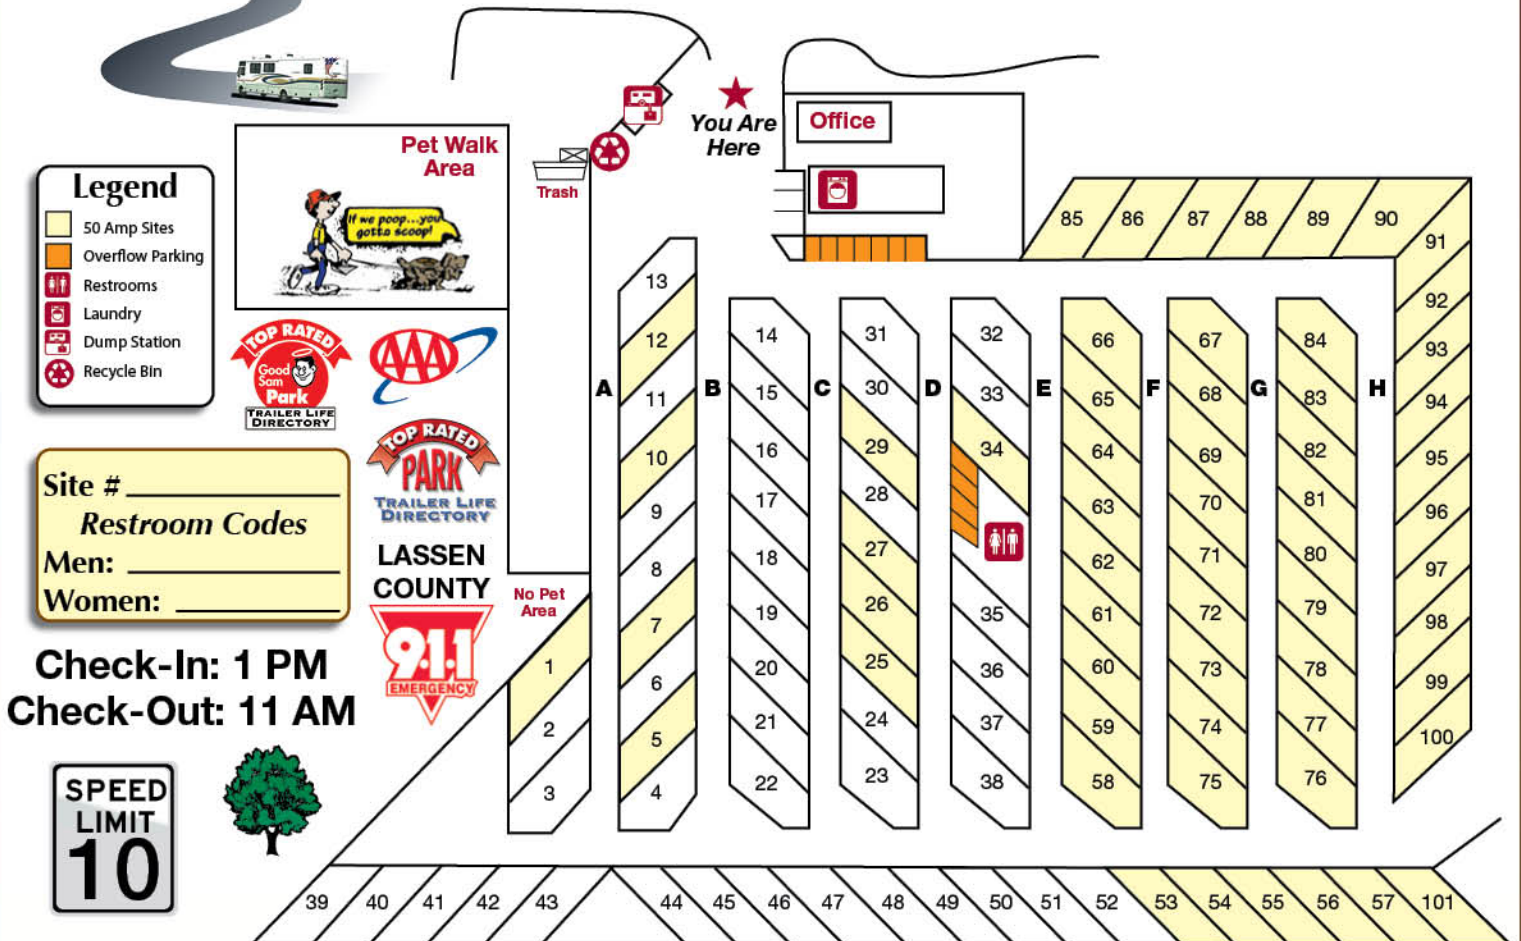

3075 Johnstonville Rd. • Susanville, CA 96130

Call for your Reservation:

Phone: 877-686-7878

Local: 530-251-4757

Fax: 530-251-0796

Website: susanvillervpark.com

- ### Amenities
- Wi-Fi Friendly
 - Open Year-Round
 - Grass and Lava Rock Sites
 - Picnic Tables
 - Sidewalks, Paved Roads, Concrete Pads
 - Big-Rig Friendly (up to 65')
 - Clean Heated Restrooms w/ Showers
 - Laundry Facilities
 - Small & Large Pet Walk Area
 - 30 & 50 Amp Service

702-345 Johnstonville Rd.
Susanville, California
530.257.1644

MAZATLAN GRILL 3

Family Mexican Restaurant

Summer Hours
Sun-Thur 11:00 AM-9:30 PM
Fri & Sat 11:00 AM-9:30 PM

530-257-1800
1535 Main St.
Susanville, CA

PIZZA FACTORY 5

We Deliver to Your Site

**Pizza • Pasta • Subs
Salad Bar • Calzones**

(530)257-0222
2975 Main St.
Susanville, CA

YOUR RV HEADQUARTERS

Tires LES SCHWAB 4

SUSANVILLE
2385 Main St 530-257-8883

Margie's Book Nook 6

1289 Main St
Susanville
(530) 257-5616

AAA **SUSANVILLE TOWING**

24-HOUR EMERGENCY ROAD & TIRE SERVICE
AUTO & TRUCK REPAIR
HEAVY DUTY TRUCK TOWING & MOBILE MECHANIC
RENTAL CARS
US DOT# 375058 | MC# 501144