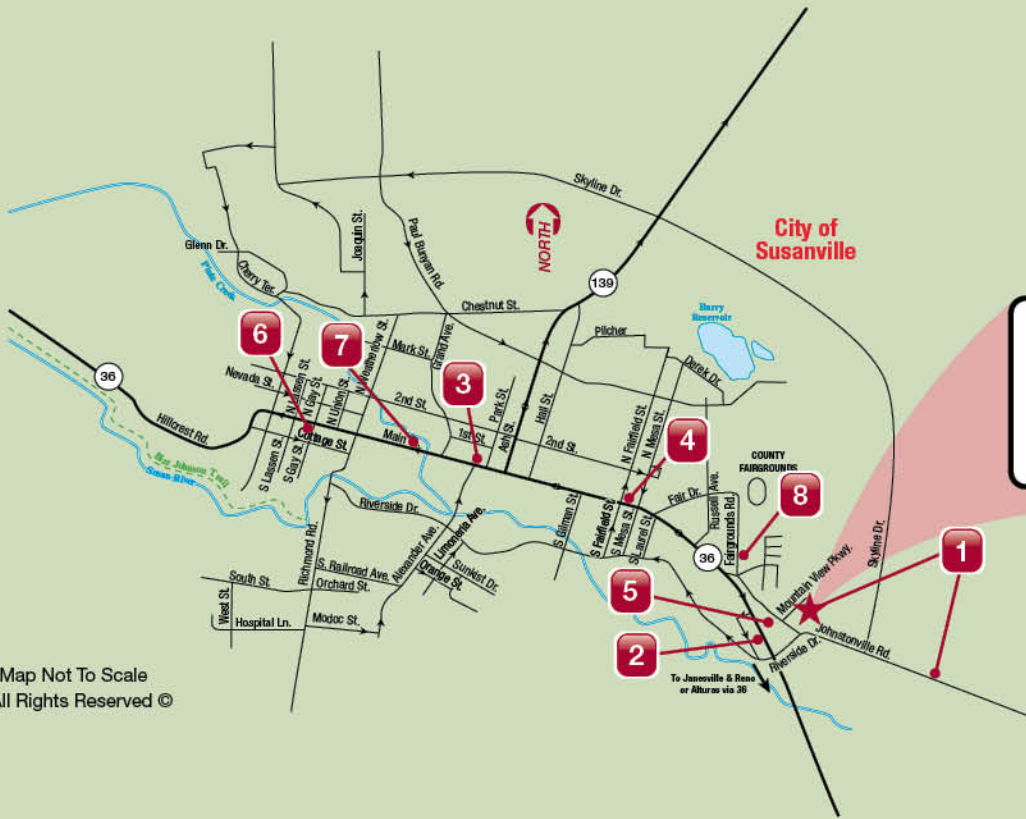

* Map Not To Scale
All Rights Reserved ©