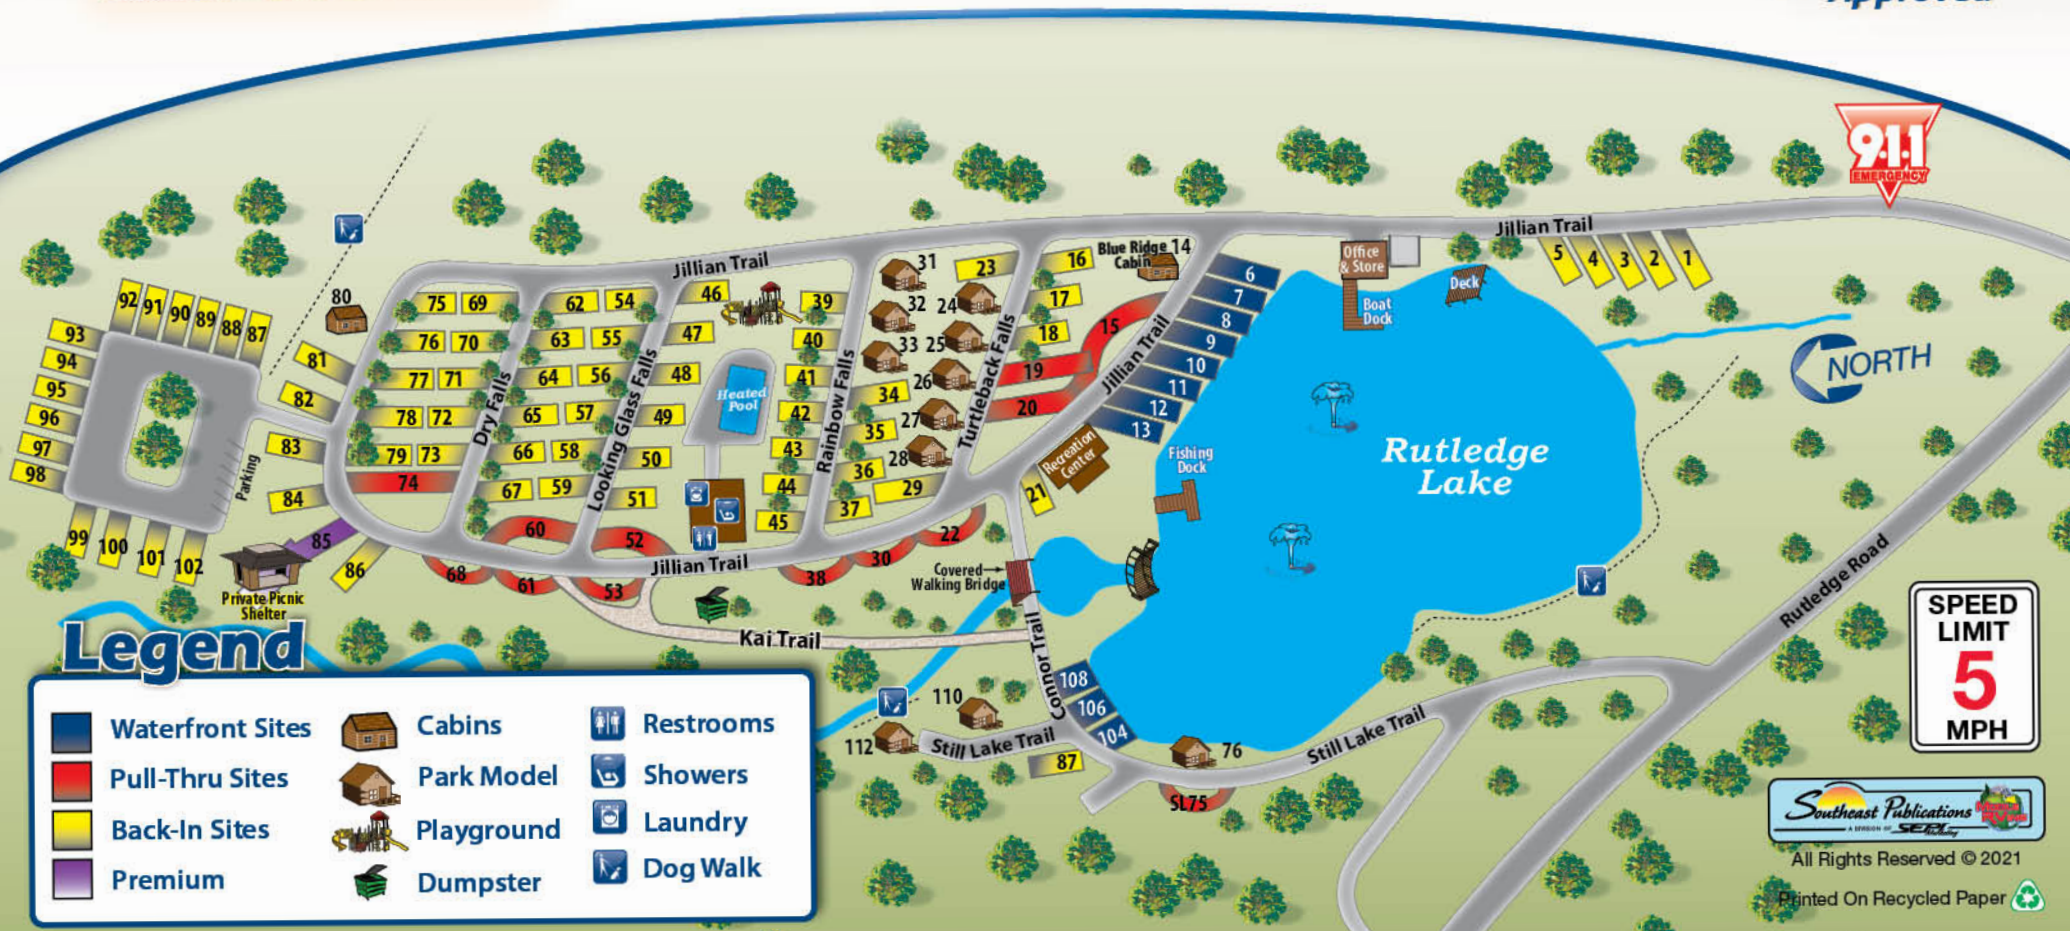

**SPEED LIMIT
5
MPH**

Southwest Publications
A DIVISION OF SEI

All Rights Reserved © 2021

Printed On Recycled Paper