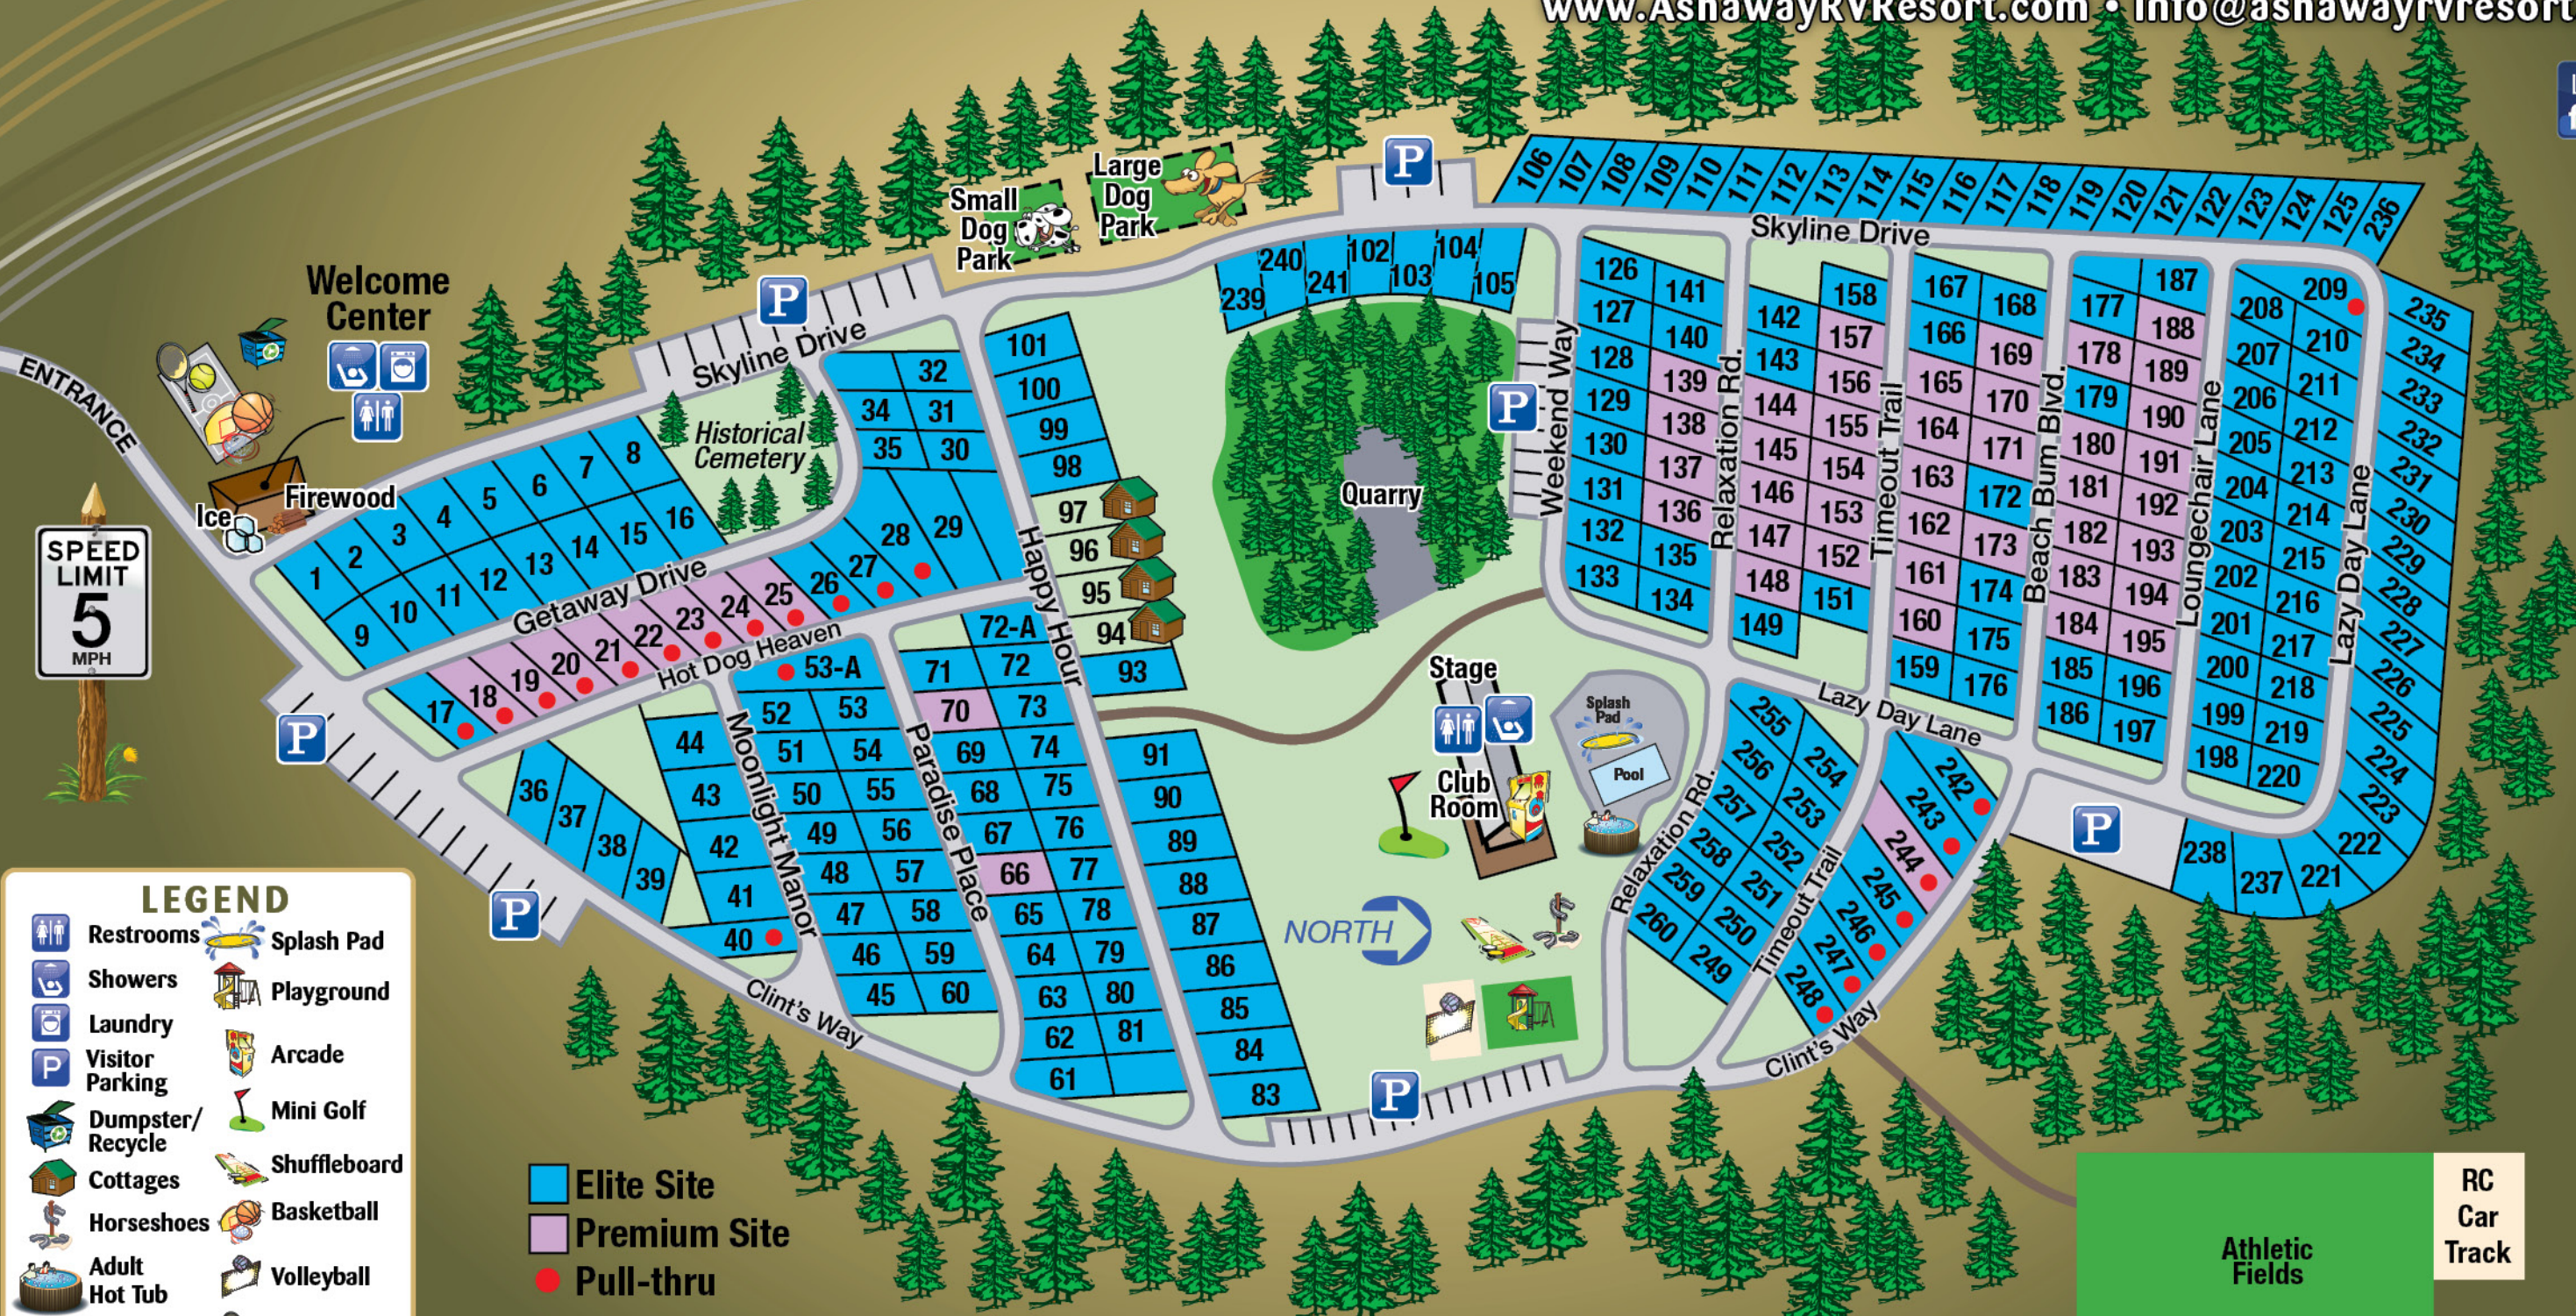

ASHAWAY

RV RESORT BY ZEMAN

235 Ashaway Rd. • Bradford, RI 02808 • South County
401-377-8100

www.AshawayRVResort.com • info@ashawayrvresort.com

Like Us On
facebook

SPEED LIMIT
5
MPH

LEGEND

	Restrooms		Splash Pad
	Showers		Playground
	Laundry		Arcade
	Visitor Parking		Mini Golf
	Dumpster/Recycle		Shuffleboard
	Cottages		Basketball
	Horseshoes		Volleyball
	Adult Hot Tub		Tennis

Elite Site
 Premium Site
 Pull-thru

Athletic Fields
 RC Car Track

Printed On Recycled Paper

All Rights Reserved © 2024

KAYAKS & CANOES

OPEN EVERY DAY!

URE OUTFITTERS
At the sign of the Goose

- CAMPING
- HIKING
- PADDLE BOARDS
- FISHING

Ashaway RV Resort

Open Daily Year Round • As seen on Man vs Food

Mel's DOWNTOWN CREAMERY

- Hard & Soft Ice Cream
- Shakes
- Specialty Sundaes
- Ice Cream Cakes

Bring this ad in and get a **FREE** small soft-serve cup or cone with any \$5 Ice Cream purchase. Exp. 12/31/25

ASHAWAY RV RESORT BY ZEMAN

Colchester, CT

West Greenwich

Hope Valley

Richmond

Exeter

Ashaway

Charlestown