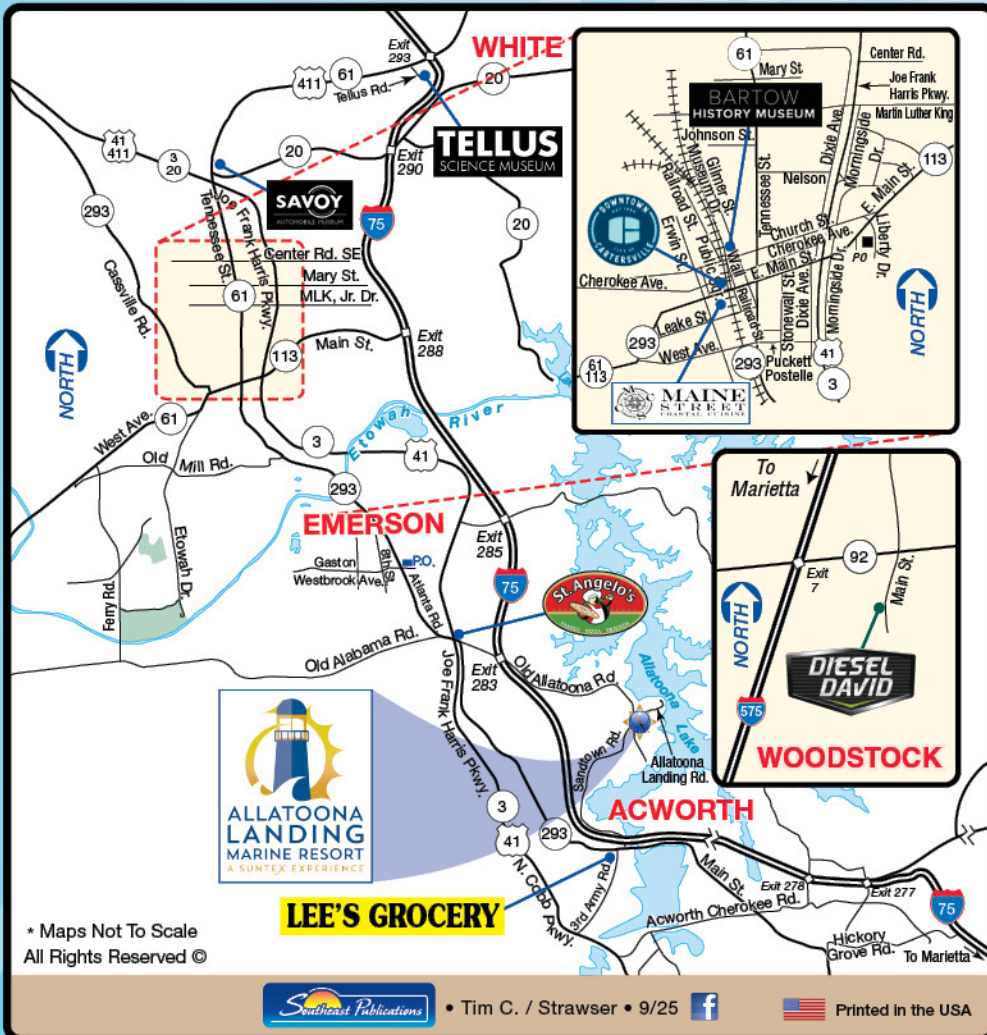

BECAUSE SCIENCE MATTERS!

I-75 EXIT 293

OPEN DAILY 10AM - 5PM

100 TELLUS DRIVE | CARTERSVILLE, GA | 770-606-5700 | telluseum.org |

TELLUS SCIENCE MUSEUM

$2 OFF ADMISSION FOR UP TO 4 PERSONS

Not valid with any other discounts, coupons, offers, specials, or deals. Present this coupon onsite at the time of purchase or use LANDING25 to redeem online.

OFFER EXPIRES 12.31.2026

TELLUS
SCIENCE MUSEUM

Earn While You EXPLORE WITH US

We Offer:

- 2-Week Free RV Stays
- Go Where You Want
- Commission and Additional Passive Income Opportunities

JOIN TODAY!

CONTACT:
ERIN@SETPUB.COM
1-800-832-3292

SAVOY
AUTOMOBILE MUSEUM

CARTERSVILLE, GA
SAVOYMUSEUM.ORG
770.416.1500

LEE'S GROCERY

LIVE BAIT & TACKLE
Non-Ethanol Fuel
Camping Supplies
Beer • Wine • Lotto
Fishing & Hunting Licenses

Large Pizza
Only $9.99
(Call Ahead)

Let us know you're from Allatoona Landing.

770-974-1214

5634 3rd Army Rd. SE • Acworth, GA 30101

We Accept EBT

MAINE STREET
COASTAL CUISINE
Fresh local poultry and ingredients free of artificial colors and preservatives - Sustainable Seafood
24 W Main St. • Cartersville
770-334-3813 www.maineonmain.com

PROUD TO BE AN AMERICAN

Thank You!

When using the services of these advertising businesses, be sure to tell them you are staying at

Allatoona Landing Marine Resort

Join us TODAY!

The RV Bunch

Find us on facebook.

thervbunch.com

St. Angelo's
FAMILY • PIZZA • FRIENDS

Dine In • Carry Out • Delivery
We Deliver to Allatoona Landing
77 Old Allatoona Rd. Cartersville
678-719-0495

DIESEL PICK-UP SERVICE & REPAIR

Service, Repair, Preventatives
After Hours Drop Off
No appointment required!

770.282.9058

10262 Main St, Woodstock GA, 30188
www.DieselDavid.com

DIESEL TROUBLE?

SKIP THE LINE
Get Answers NOW!*