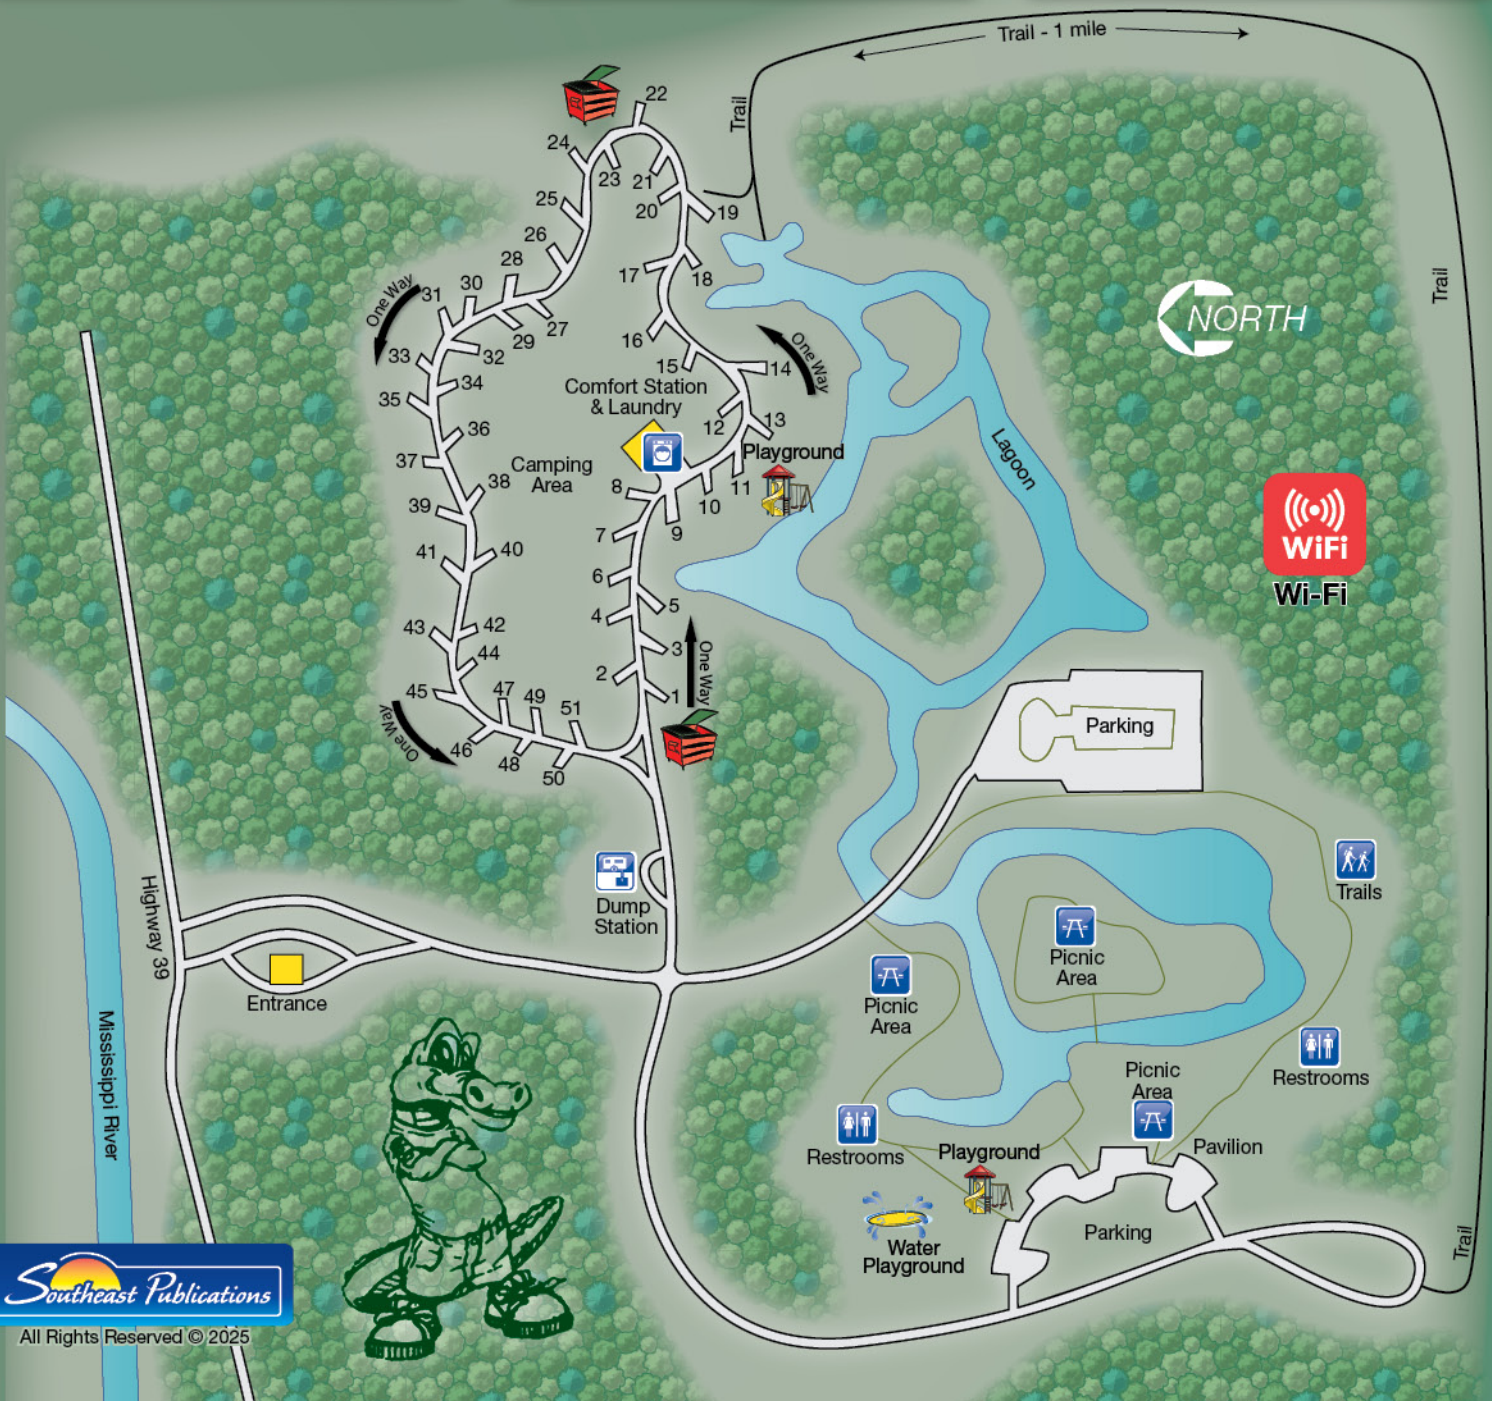

ST. BERNARD STATE PARK

501 St. Bernard Parkway

Braithwaite, LA 70040

Ph. (504) 682-2101

stbernard@crt.la.gov

www.LaStateParks.com