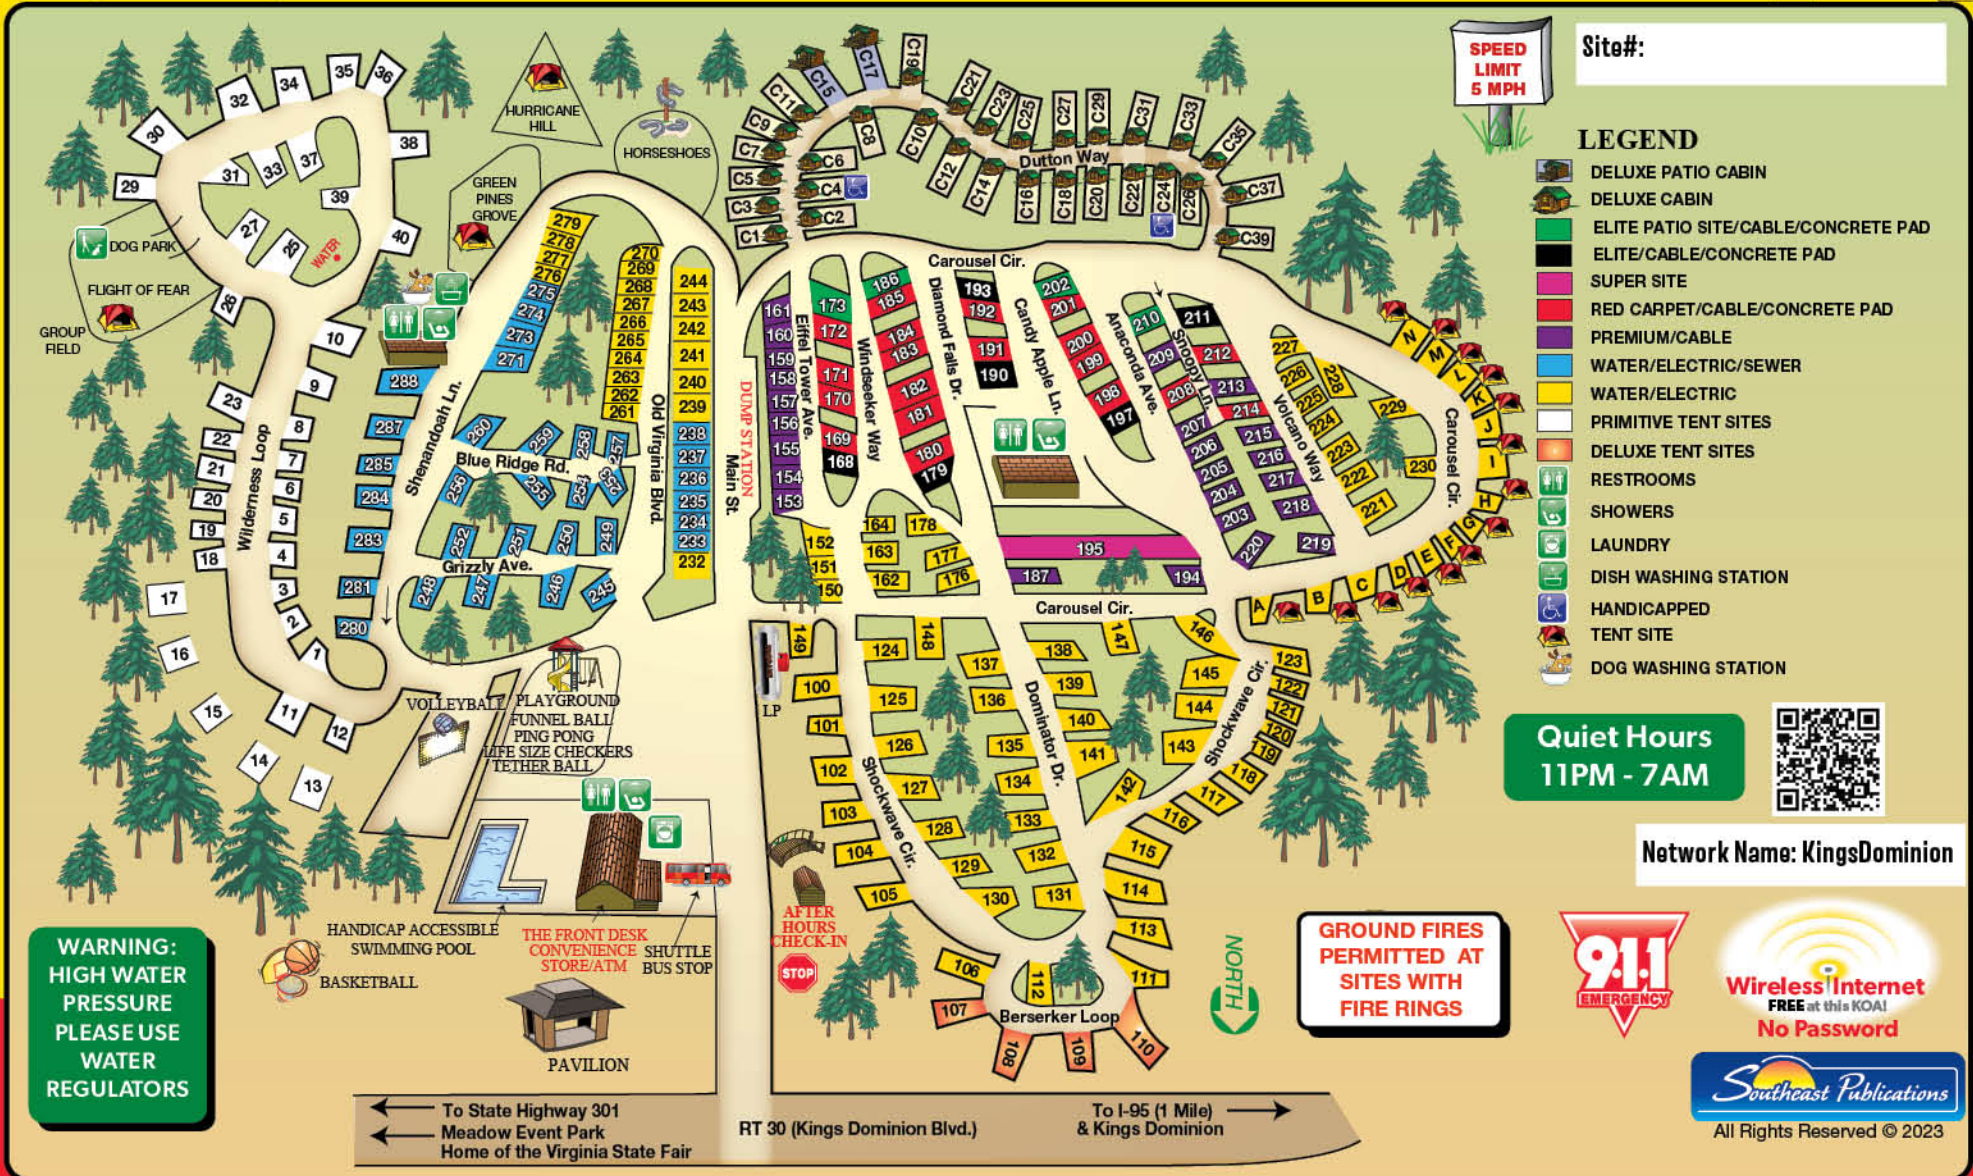

GUEST SERVICES GUIDE

RICHMOND NORTH/KINGS DOMINION KOA HOLIDAY