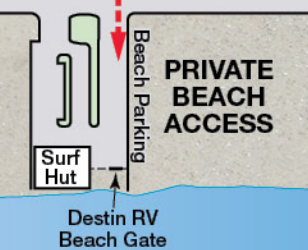

Destin RV Beach Resort

362 Miramar Beach Dr. • Miramar Beach, FL 32550
Walton County

(850) 837-3529

www.destinrvresort.com • email: info@destinrvresort.com

AMENITIES

- Pool
- Laundry
- Restrooms
- Showers
- 30/50 AMP
- Sewer
- Water
- Wireless Internet
- Private Beach Access
- Beach Services
- Gated with Security Cameras

Gulf of Mexico

RV CONNECTIONS
Super Center 
www.RVConnections.com

866.441.GORV
3926 E 15th St
Panama City, FL 32404

10% OFF* OVER 300 RVs IN ALABAMA & FLORIDA LOCATIONS COMBINED
Parts & Accessories
* 1 Coupon Per Person, Per Visit, Not Valid on Clearance Items. Exp. 12/31/24

DRIVING RULES: The Resort *Speed Limit is 5 mph & Strictly Enforced.* The street is always a One-Way Street from Miramar Beach Drive to the exit on Geronimo Street. Please park your vehicle on your site, off the grass and off the street. Any vehicle without a DRVBR parking pass is subject to tow at the owner's expense. DO NOT block street traffic. ALSO, please DO NOT park a vehicle on a vacant site as there may be an arrival coming. Watch for children playing.