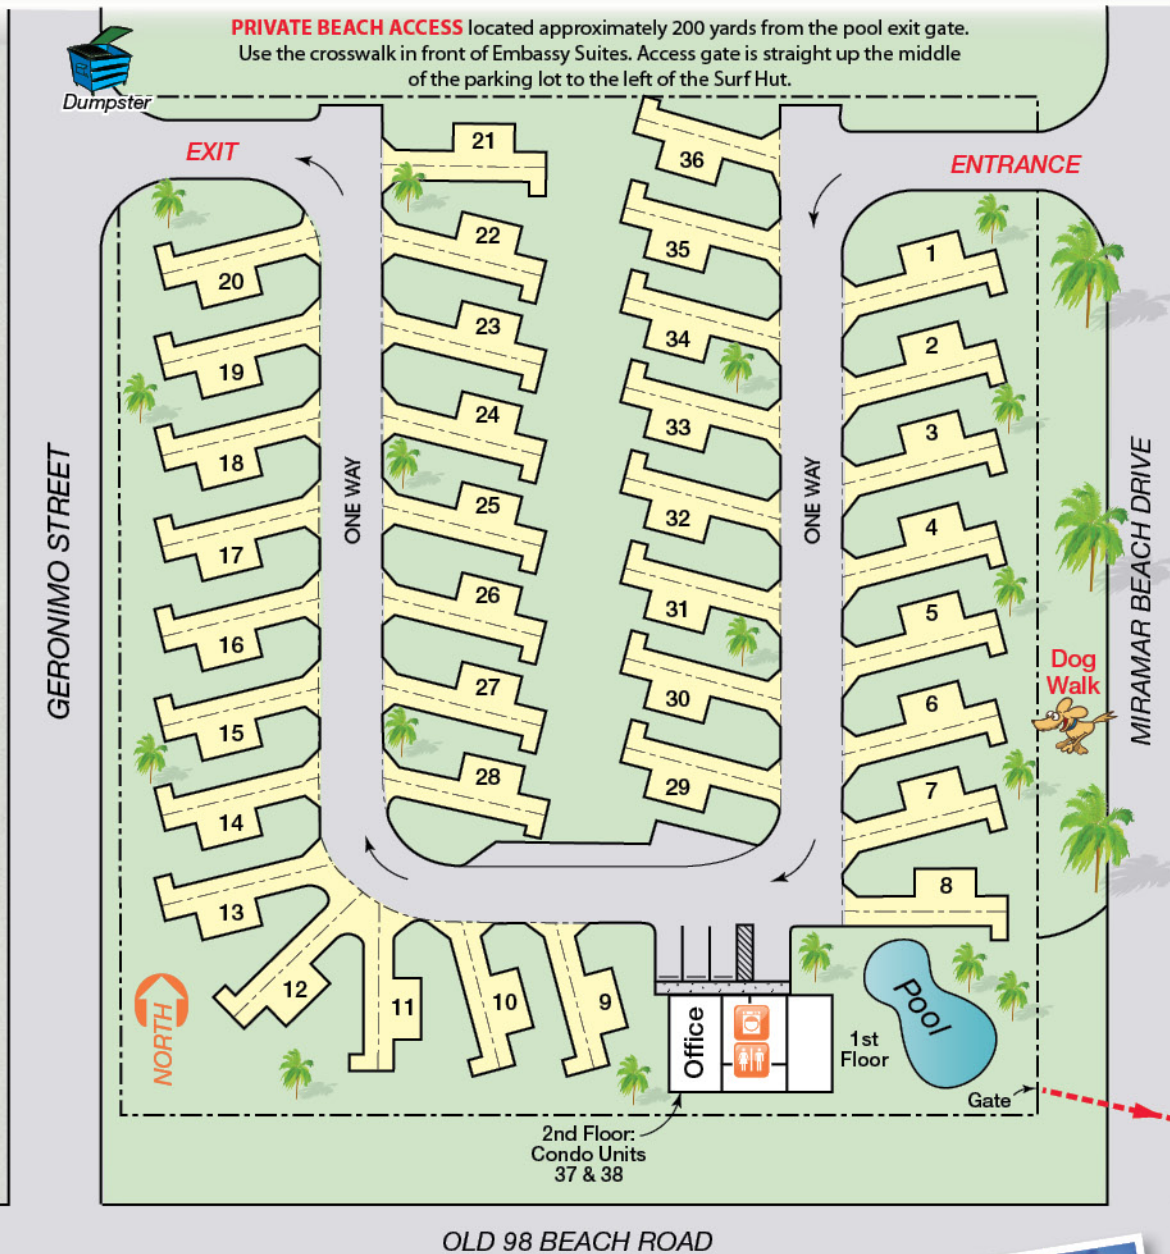

Destin RV Beach Resort

362 Miramar Beach Dr. • Miramar Beach, FL 32550
Walton County

(850) 837-3529

www.destinrvresort.com • email: info@destinrvresort.com

AMENITIES

- Pool
- Laundry
- Restrooms
- Showers
- 30/50 AMP
- Sewer
- Water
- Wireless Internet
- Private Beach Access
- Beach Services
- Gated with Security Cameras

LEGEND

- FAMILY RESTROOM
- LAUNDRY
- DUMPSTER
- DOG WALK

- GREEN:**
LOW HAZARD
Conditions are favorable for swimming.
- YELLOW:**
MEDIUM HAZARD
- RED:**
HIGH HAZARD!
- RED OVER RED:**
DANGER!
Water closed to public use.
- PURPLE:**
Marine pests present.

Gulf of Mexico

RV CONNECTIONS
Super Center 
www.RVConnections.com

866.441.GORV
3926 E 15th St
Panama City, FL 32404

10% OFF* OVER 300 RVs IN ALABAMA & FLORIDA LOCATIONS COMBINED
Parts & Accessories
* 1 Coupon Per Person, Per Visit, Not Valid on Clearance Items. Exp. 12/31/24

DRIVING RULES: The Resort *Speed Limit is 5 mph & Strictly Enforced.* The street is always a One-Way Street from Miramar Beach Drive to the exit on Geronimo Street. Please park your vehicle on your site, off the grass and off the street. Any vehicle without a DRVBR parking pass is subject to tow at the owner's expense. DO NOT block street traffic. ALSO, please DO NOT park a vehicle on a vacant site as there may be an arrival coming. Watch for children playing.