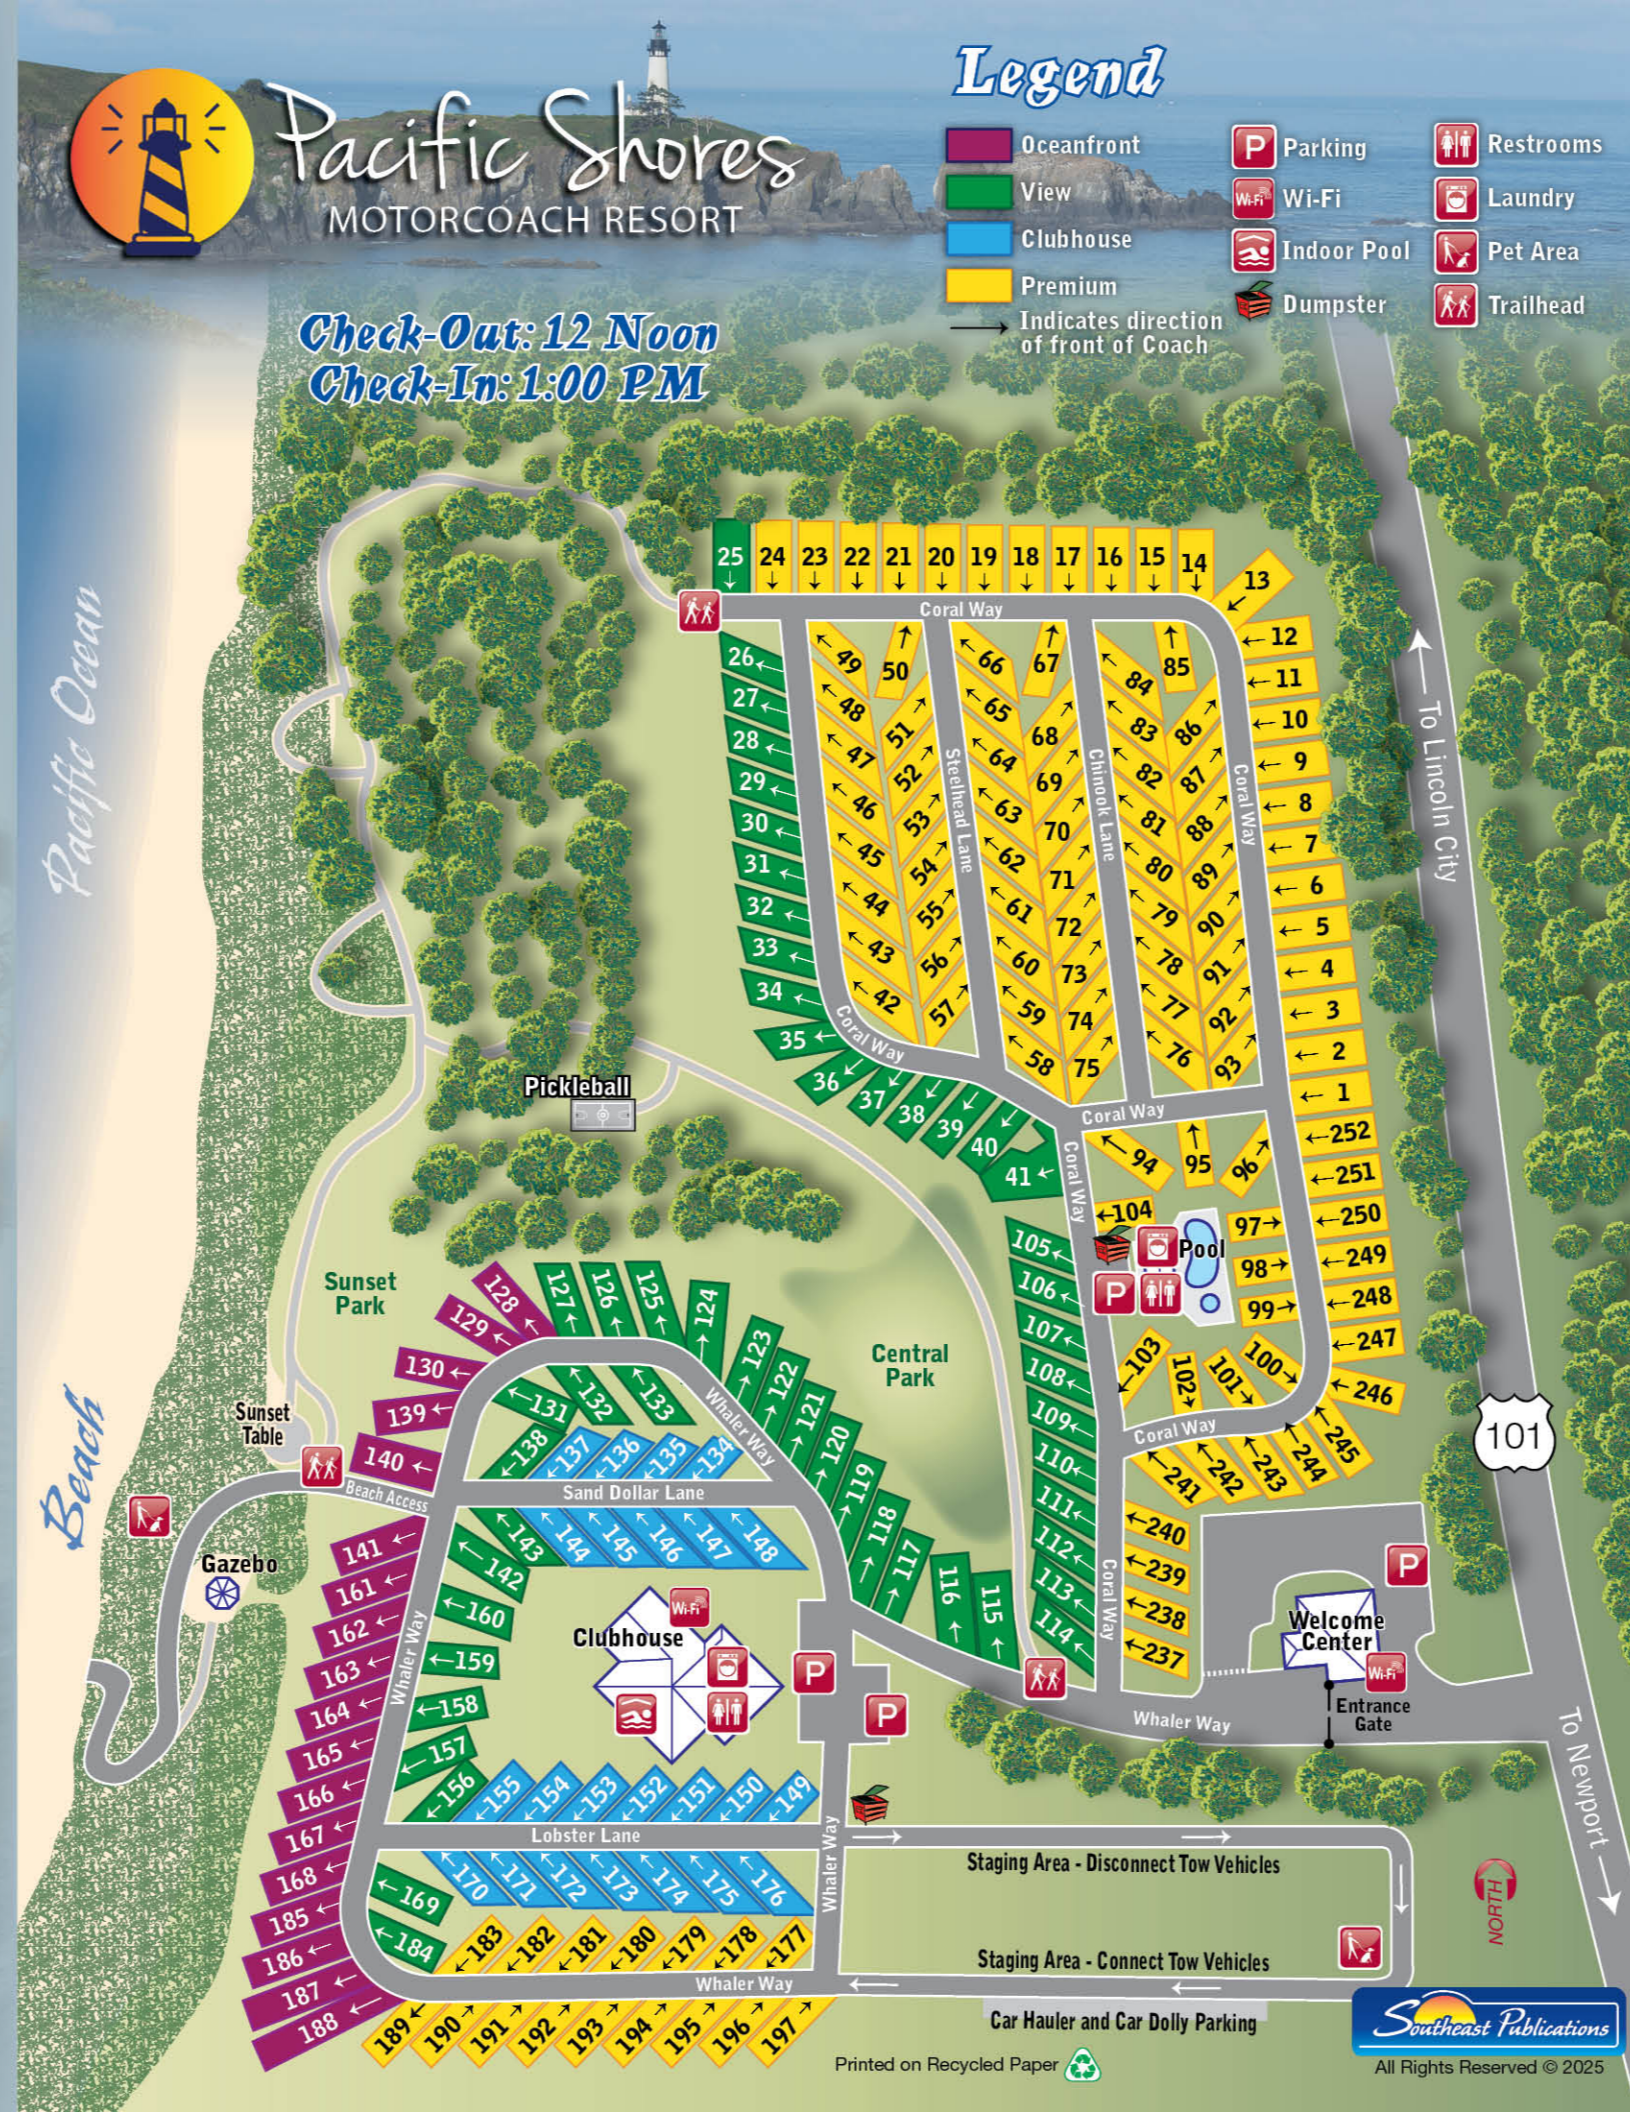

RESORT INFORMATION AND GUIDELINES

FIREARMS, LETHAL WEAPONS OR FIREWORKS: Not permitted under ANY circumstances.

FORESTED AREAS: Do not cut or remove wood or plants.

LOST & FOUND: Check at front desk.

OUTDOOR FURNITURE: Only outdoor furniture allowed. Only propane barbeques allowed. No wood burning or charcoal allowed. Smokers are allowed. No mats or carpets allowed on grass area.

OFF-ROAD VEHICLES: Not permitted.

PARKING: Rental guests park on concrete pad of assigned space; visitors park at Clubhouse or satellite parking areas. No street parking.

RV & VEHICLE WASHING: Permitted with specific permission of the front office, depending upon weather, occupancy and season of year. A small fee may be charged.

SECURITY: Be sure to keep personal belongings and portable items secured. The Resort is not responsible for losses due to theft.

SEWER CONNECTIONS: State Law requires sewer connections be watertight.

SLIDE-OUTS & AWNINGS: May not extend over edge of concrete pads.

SOLICITATIONS: Solicitation for services and sale of goods is prohibited without the consent of management. Any guest found soliciting will be asked to leave the Resort.

TENTS: Tents, tarpaulins, etc., are not permitted.

TRAILS: Do not walk off trails or roads. It is very dangerous to do so, as the coast is subject to sinkholes and earth movement.

VEHICLE REPAIRS: On-site auto or RV repairs may be done only by approved RV repair companies.

DRONES OR ANY REMOTE CONTROLLED DEVICES ARE STRICTLY PROHIBITED.

OVER-THE-AIR "DIGITAL" TV VIA YOUR ANTENNA: Very strong "Digital" signal is being broadcast from Yaquina Head. Service includes major networks and local stations. "Digital" antenna required.

WI-FI ACCESS AT THE RESORT: SEE OFFICE