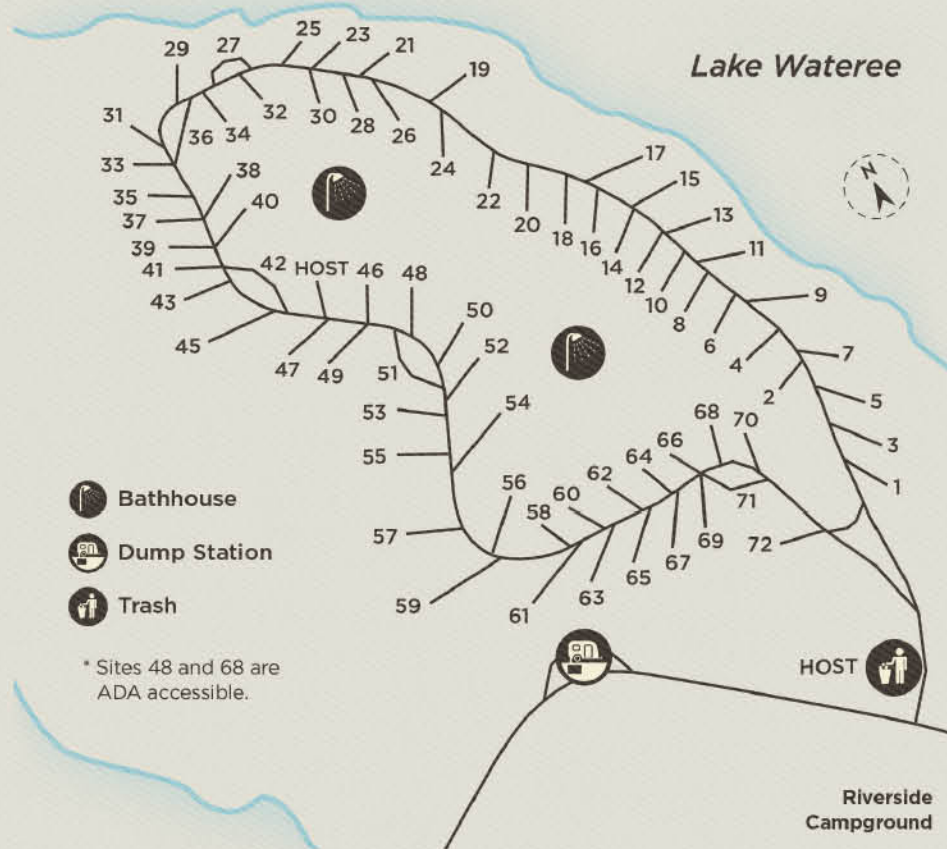

YOUR SITE #:

Share your photos and experiences on social media using #SCStateParks and #LakeWaterreeStatePark

GENERAL INFORMATION

- Dial 911 in an EMERGENCY.
- Possession of firearms is prohibited.
- It is unlawful to possess or discharge any type of fireworks or explosives.
- All fires must be confined to designated grills or fire rings.
- It is unlawful to cut, damage or remove plants, shrubs or trees.
- It is unlawful to dispose of any waste, including gray water, in places or receptacles other than those designed specifically for that purpose.
- Pets must be on a leash of less than 6 feet in length at all times. Owners will be asked to remove pets that are noisy, dangerous or threatening to wildlife.
- Roadside parking is prohibited. Parking on unoccupied campsites is prohibited.
- Only licensed vehicles may be operated.
- All vehicles must remain in areas specifically intended for vehicular traffic.
- Golf carts must display a valid permit at all times and must be driven by a licensed driver.
- Campers are allowed either a maximum of one trailer/RV and one tent, or two tents per site.
- No more than six persons (or one family) may occupy the same site.
- It is unlawful to consume, or display in public, any alcoholic beverage.
- Campers must check in at 2 p.m. and check out at noon.
- Maximum length of stay on a particular site during periods of high demand is 14 nights. Longer stays may be allowed during periods of less demand.

- Cancellations and changes are subject to fees based on the notice given. Changes are not permitted unless requested at least four days in advance for camping. Early departures are subject to cancellation policies. Transaction fees are non-refundable.
- Registered campers may not change sites without permission from the park staff.
- Visitors not registered for an overnight stay are required to pay the park admission.

Lake Waterree State Park
881 State Park Road • Winnsboro, SC 29180
LakeWaterree@scprt.com • 803.482.6401

Printed On Recycled Paper

LAKE WATERREE
STATE SC PARK

LAKE WATERREE

STATE SC PARK

Park Hours

Sunrise – Sunset

Quiet Hours

10 p.m. – 7 a.m.

Additional Information

- Lake Waterree State Park has four sites designated for use by disabled persons.
- South Carolina senior citizens (age 65 and older), disabled residents and certain other qualifying persons may register for a campsite at a reduced rate. The qualifying individual must be present for the duration of the stay.