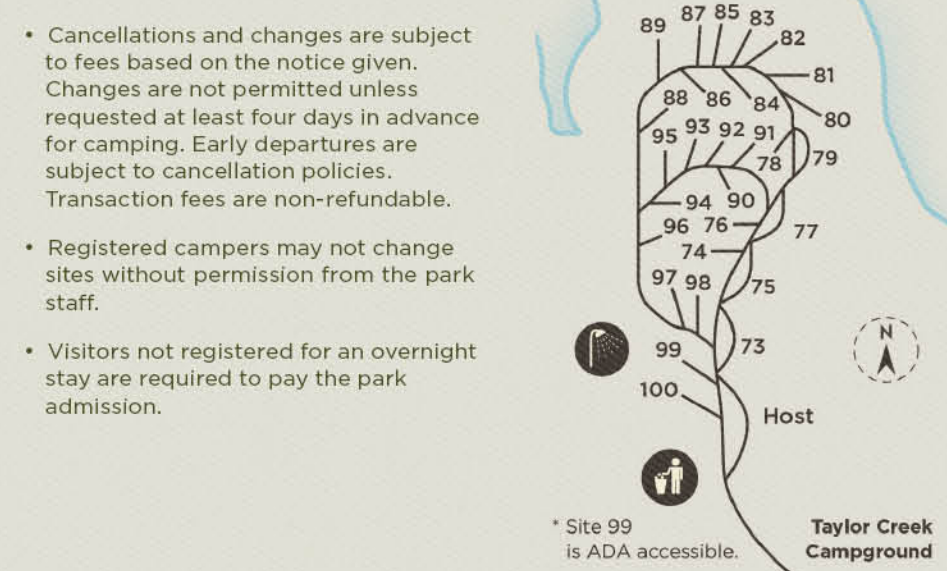

## GENERAL INFORMATION

- Dial 911 in an EMERGENCY.
- Possession of firearms is prohibited.
- It is unlawful to possess or discharge any type of fireworks or explosives.
- All fires must be confined to designated grills or fire rings.
- It is unlawful to cut, damage or remove plants, shrubs or trees.
- It is unlawful to dispose of any waste, including gray water, in places or receptacles other than those designed specifically for that purpose.
- Pets must be on a leash of less than 6 feet in length at all times. Owners will be asked to remove pets that are noisy, dangerous or threatening to wildlife.
- Roadside parking is prohibited. Parking on unoccupied campsites is prohibited.
- Only licensed vehicles may be operated.
- All vehicles must remain in areas specifically intended for vehicular traffic.
- Golf carts must display a valid permit at all times and must be driven by a licensed driver.
- Campers are allowed either a maximum of one trailer/RV and one tent, or two tents per site.
- No more than six persons (or one family) may occupy the same site.
- It is unlawful to consume, or display in public, any alcoholic beverage.
- Campers must check in at 2 p.m. and check out at noon.
- Maximum length of stay on a particular site during periods of high demand is 14 nights. Longer stays may be allowed during periods of less demand.

## Park Hours

Sunrise – Sunset

## Quiet Hours

10 p.m. – 7 a.m.

## Additional Information

- Lake Waterree State Park has four sites designated for use by disabled persons.
- South Carolina senior citizens (age 65 and older), disabled residents and certain other qualifying persons may register for a campsite at a reduced rate. The qualifying individual must be present for the duration of the stay.